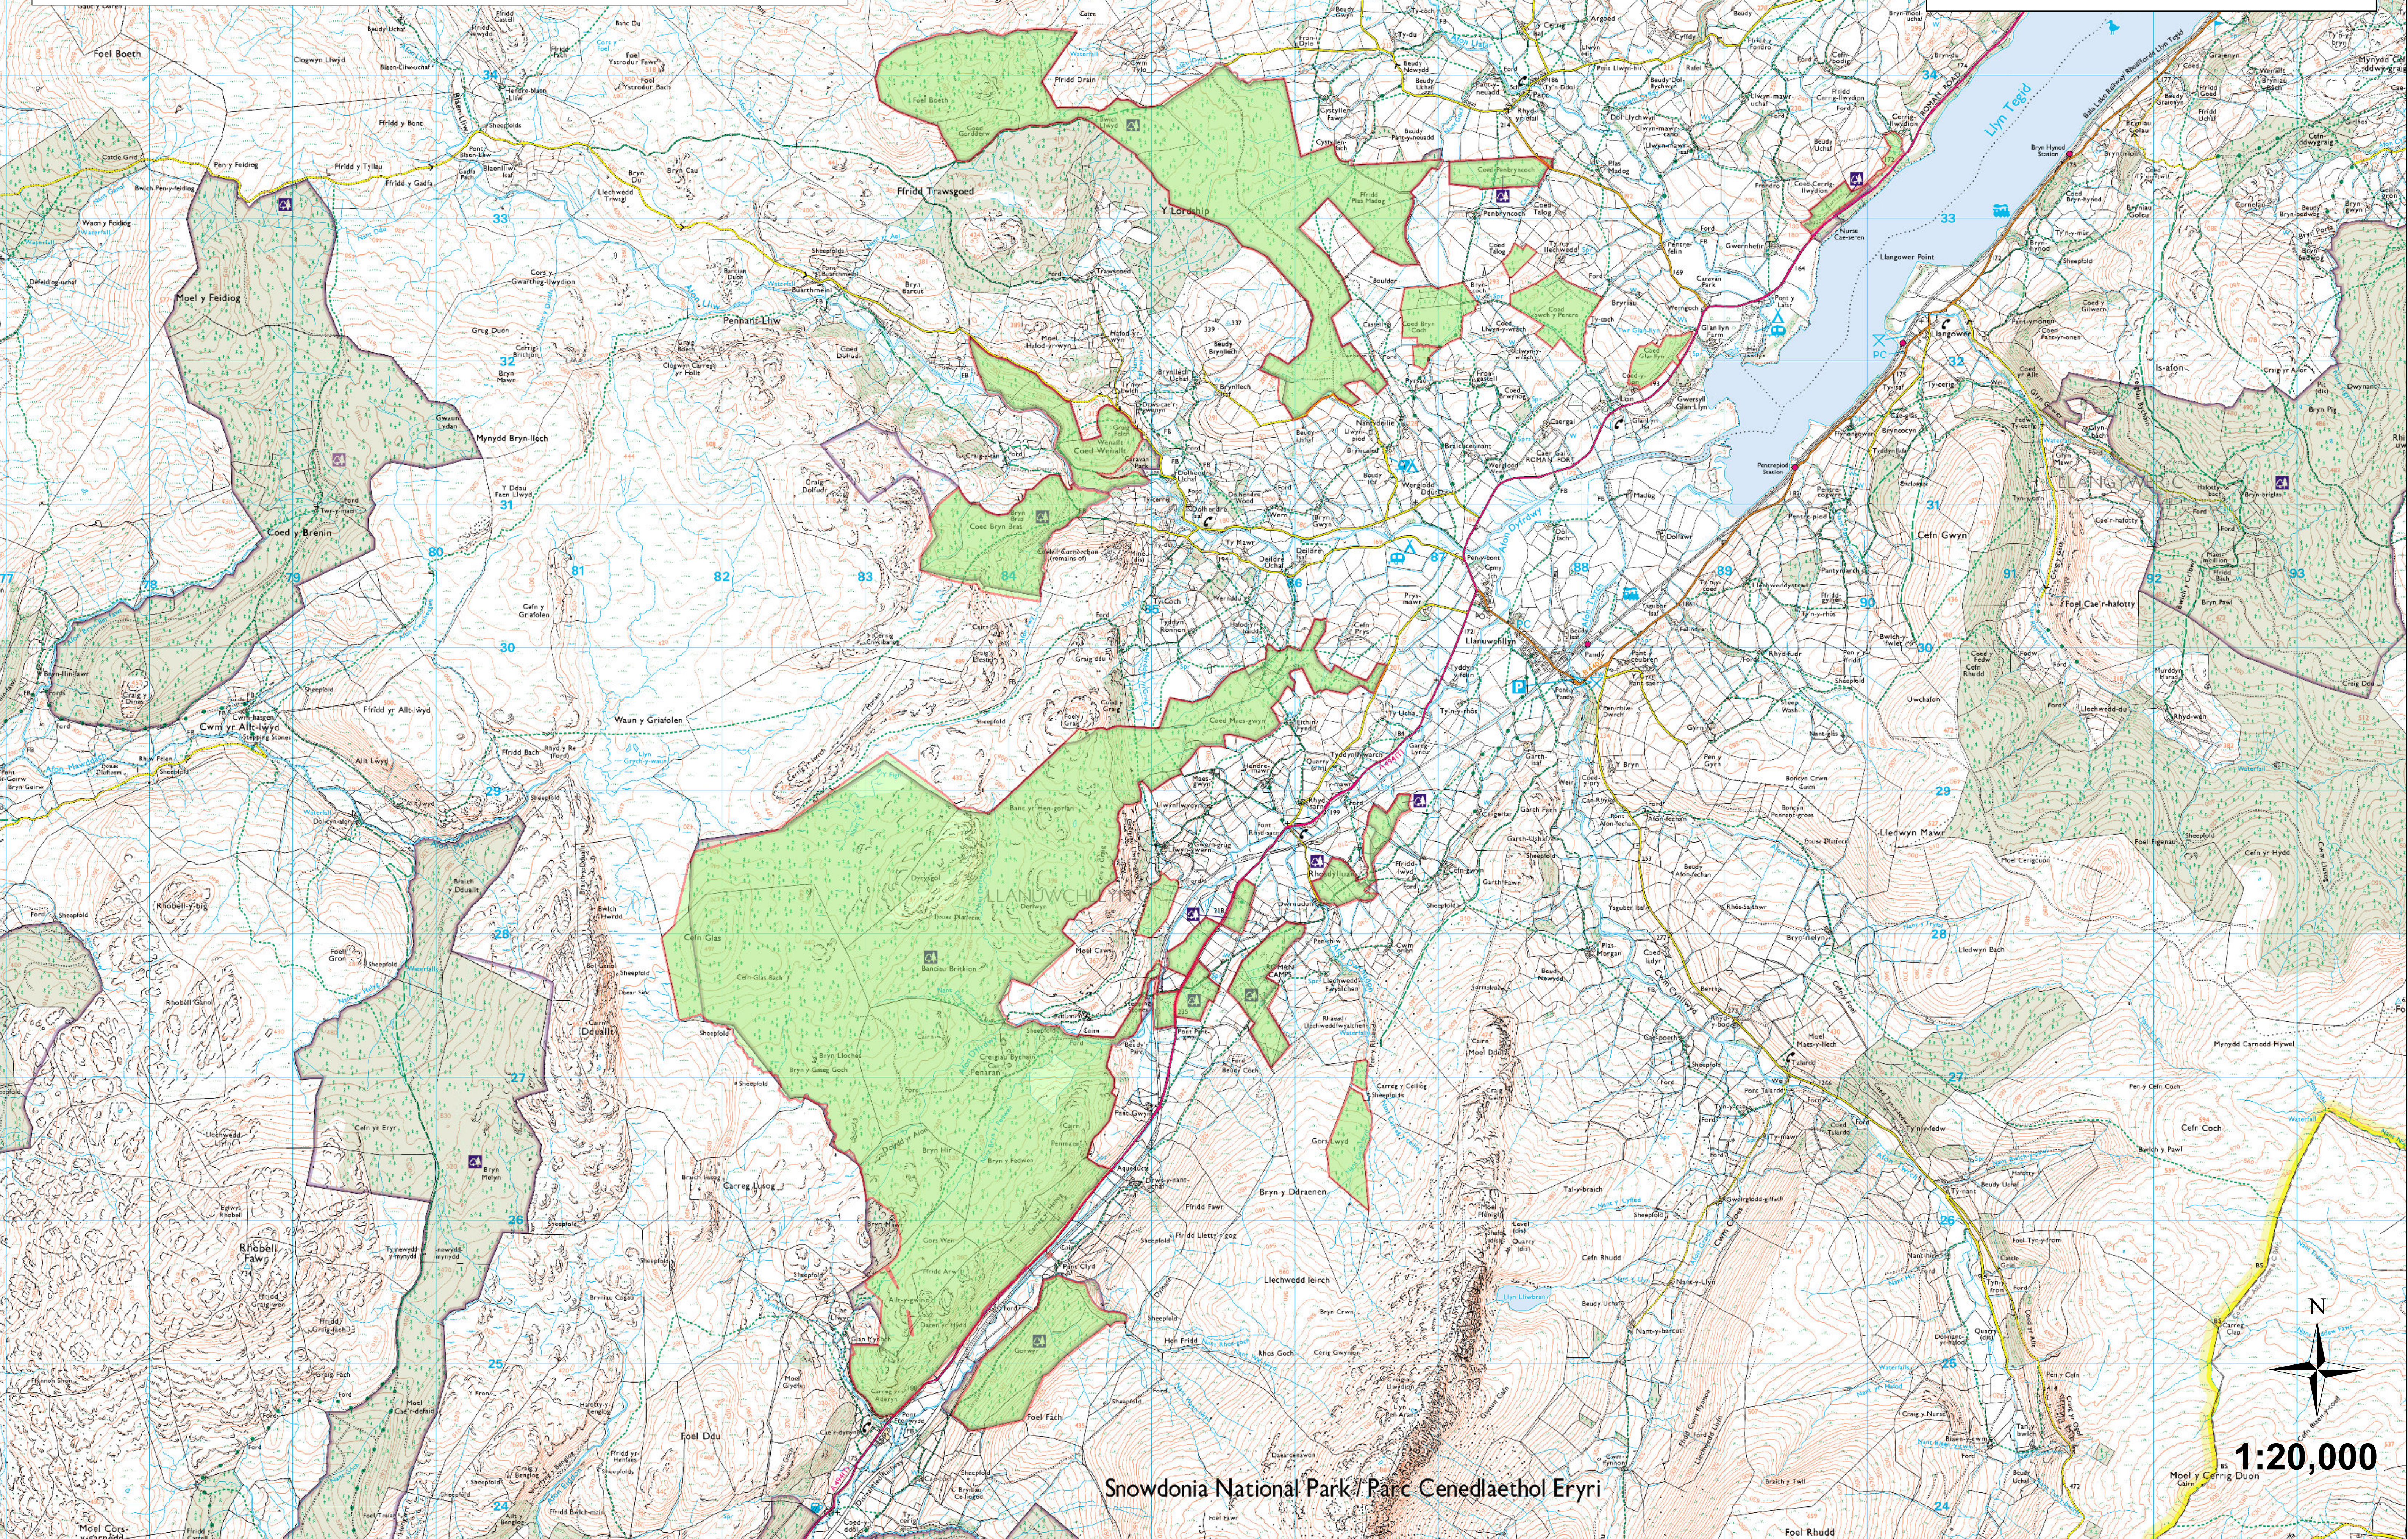

LLANUWCHLLYN FOREST RESOURCE PLAN LOCATION MAP

1:20,000

Date: 19/12/2019

NRW PSMA licence number 100019741