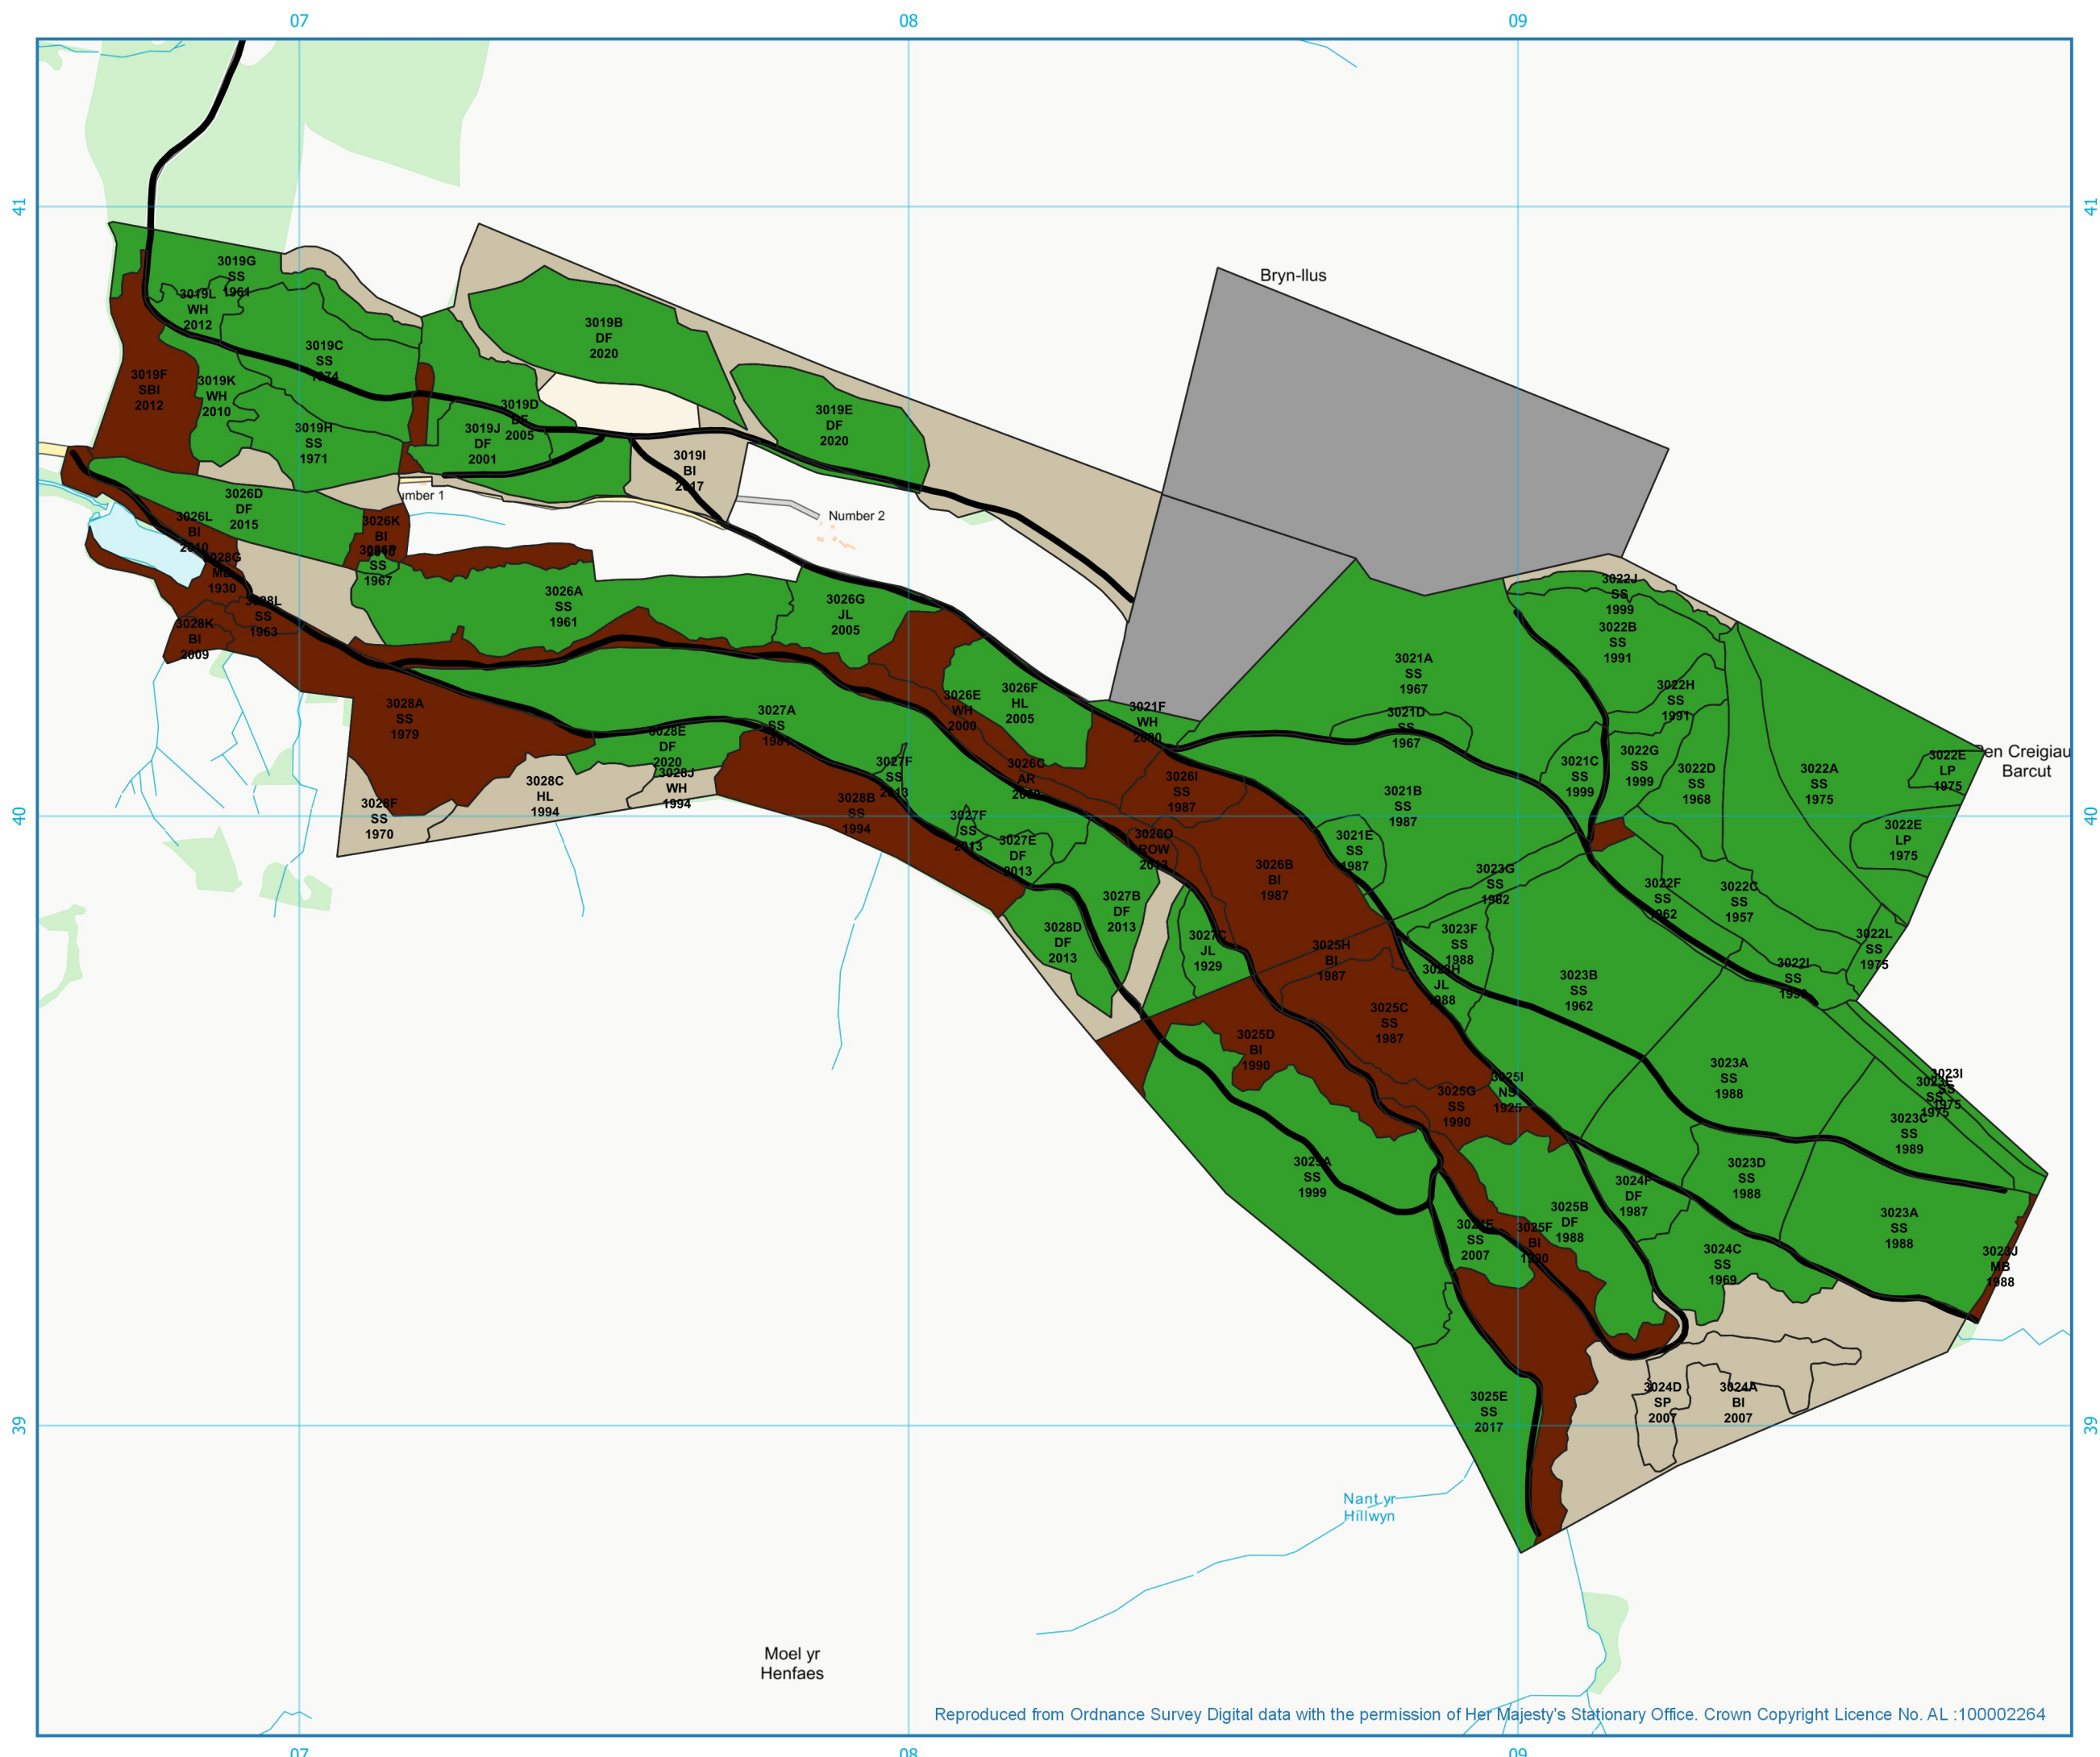

Cynllun Adnoddau Coedwig Llangollen Llangollen Forest Resource Plan

Coed Cynwyd Forest - Prif Amcanion Hirdymor / Long-term Primary Objectives

-  Subcompartments
-  Rheoli Coetiroedd Brodorol
Native Woodland Management
-  Rheoli Coetir Safonol
Standard Forest Management
-  Coetiroedd Olynol
Successional Woodland
-  Tir Agored Arall - Open Land Other
-  Defnydd Tir Arall - Other Land Use
-  Fyrdd Coedwig - Forest Roads

Reproduced from Ordnance Survey Digital data with the permission of Her Majesty's Stationary Office. Crown Copyright Licence No. AL :100002264

1:10000
Scale Correct at A3
Grid Ref: SJ082398
Date: 24/03/2021
Drawn by: Samuel Roberts