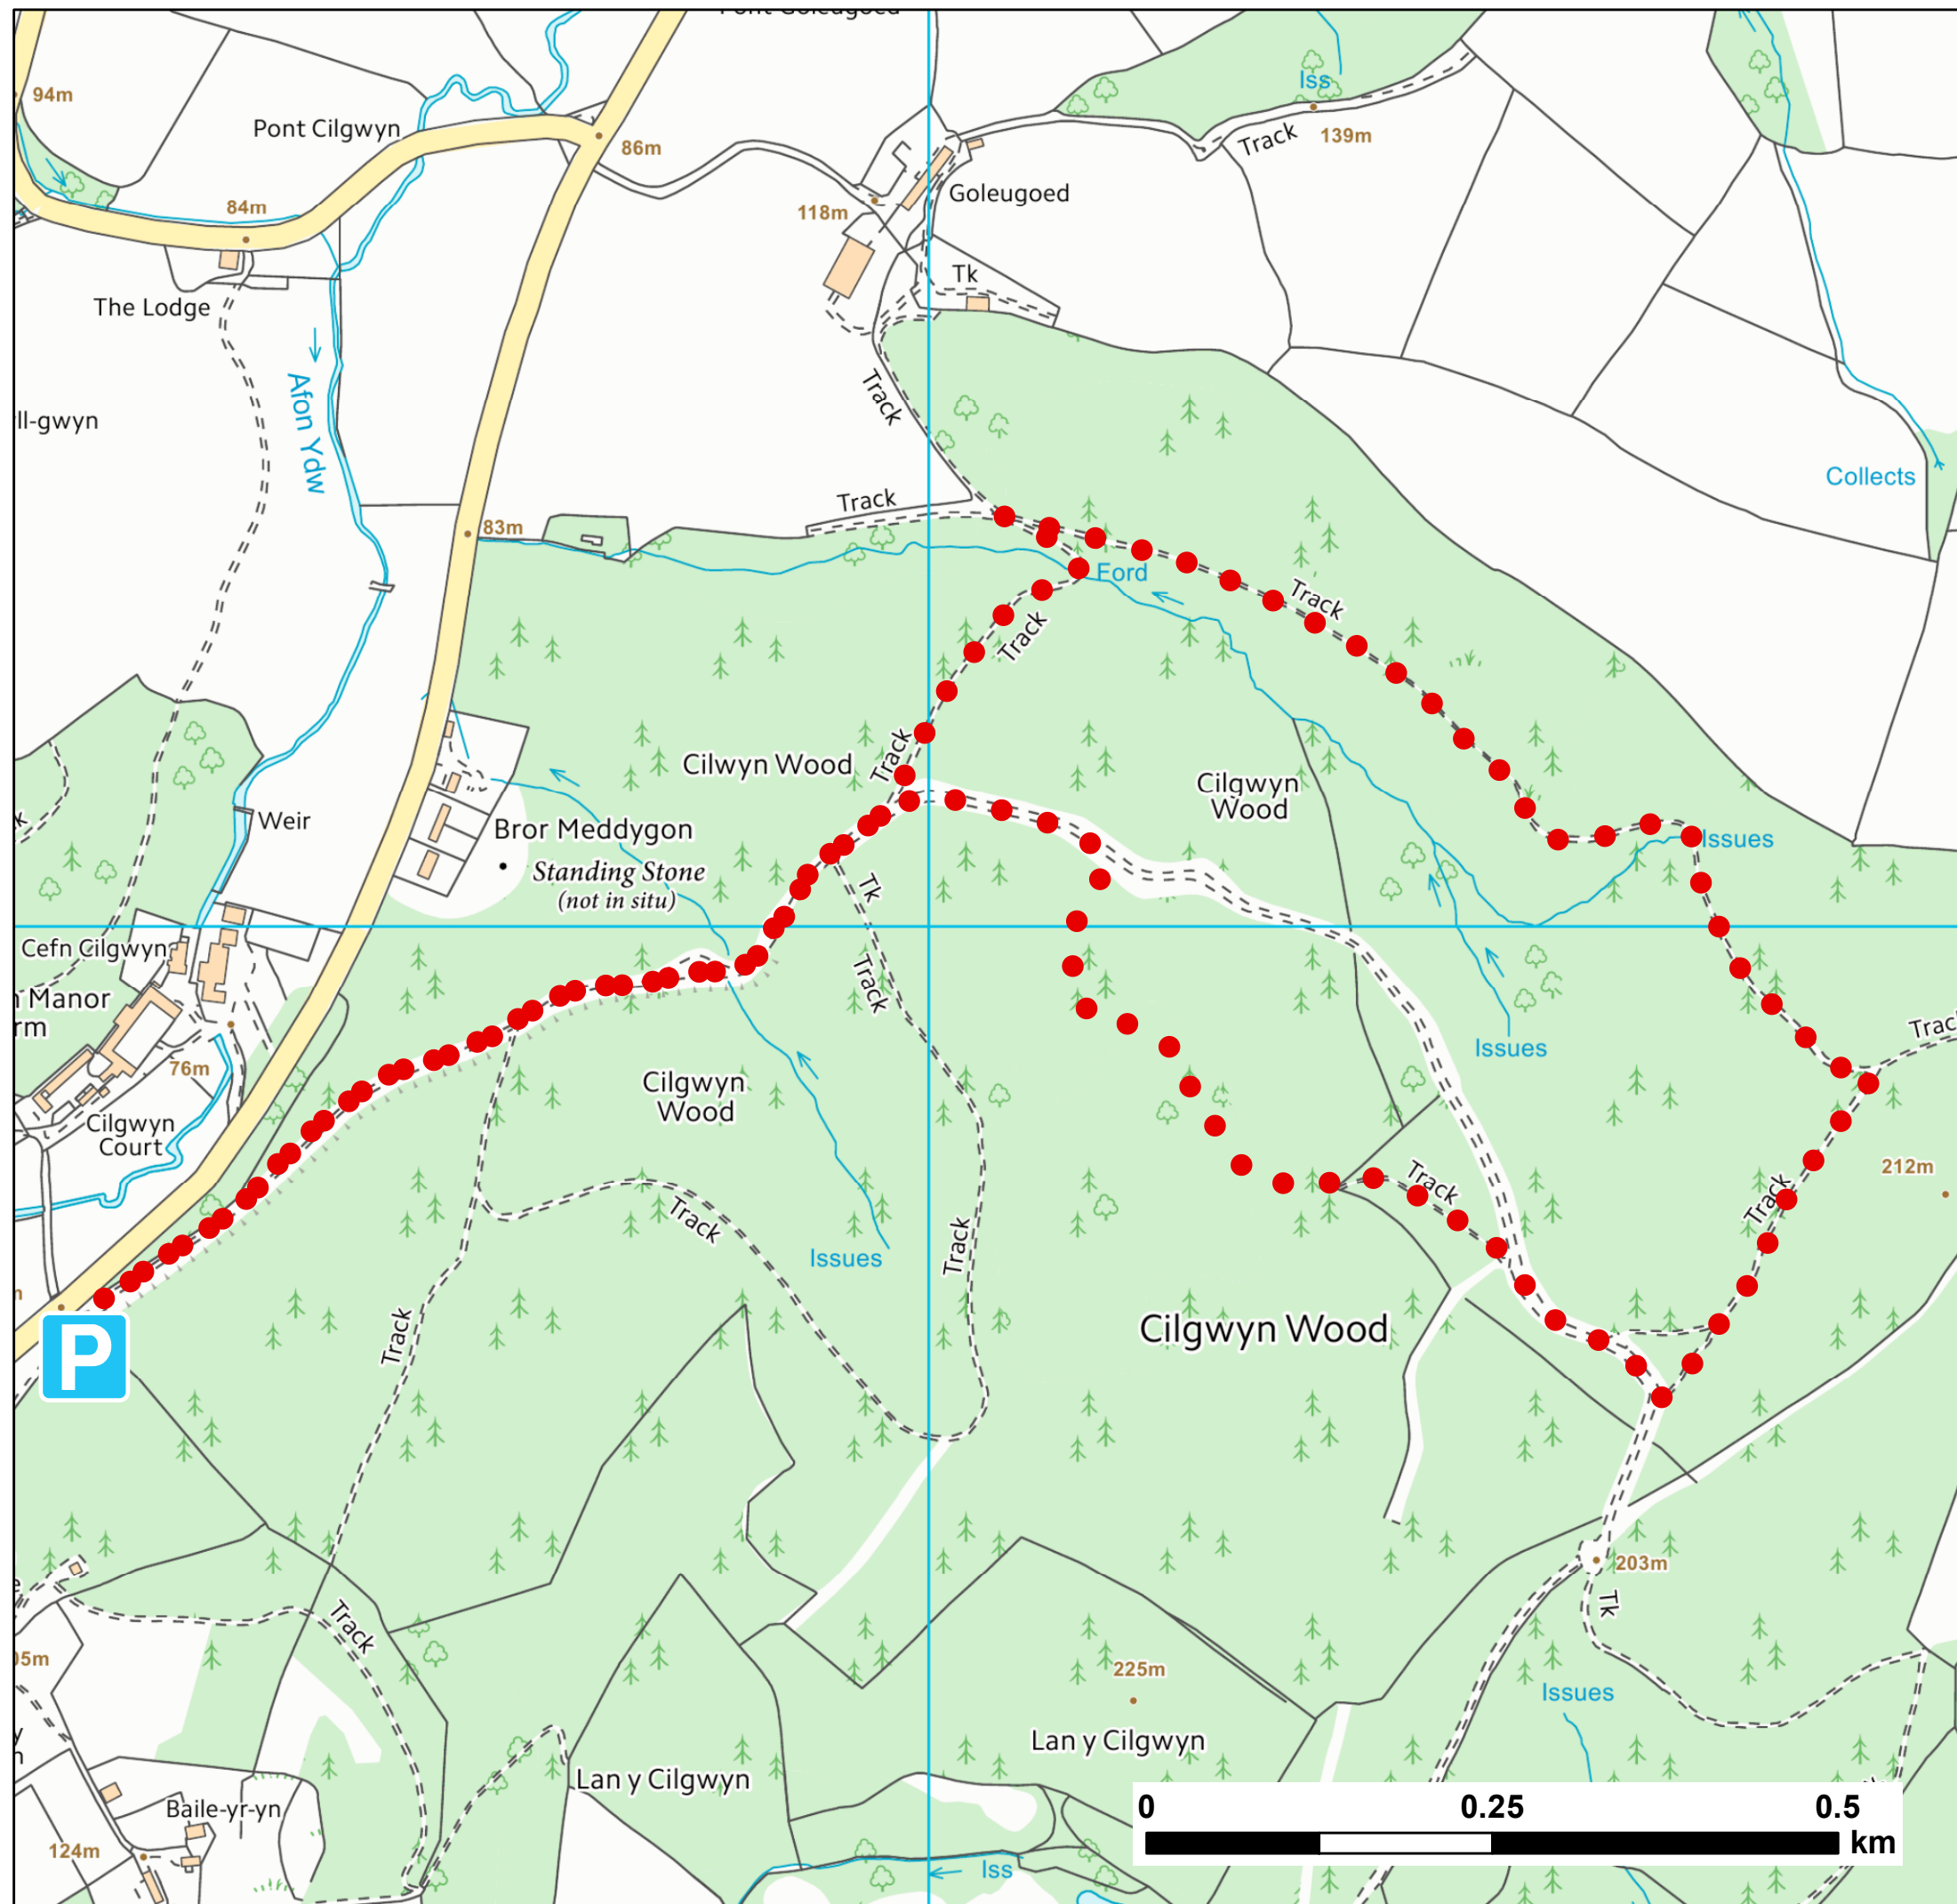

## Cilgwyn Walk, Cilgwyn Wood, near Llandovery

Cymedrol / Moderate

3.4 km / 2 miles

Cyfeirnod grid/Grid ref.: SN 744 297

● ● ● Llwybr Cerdded/ Walking Trail

© Hawlfraint y Goron a hawliau cronfa ddata  
2021 Arolwg Ordnans 100019741  
© Crown copyright and database rights 2021

Date Map Produced: 18/10/2021

275000