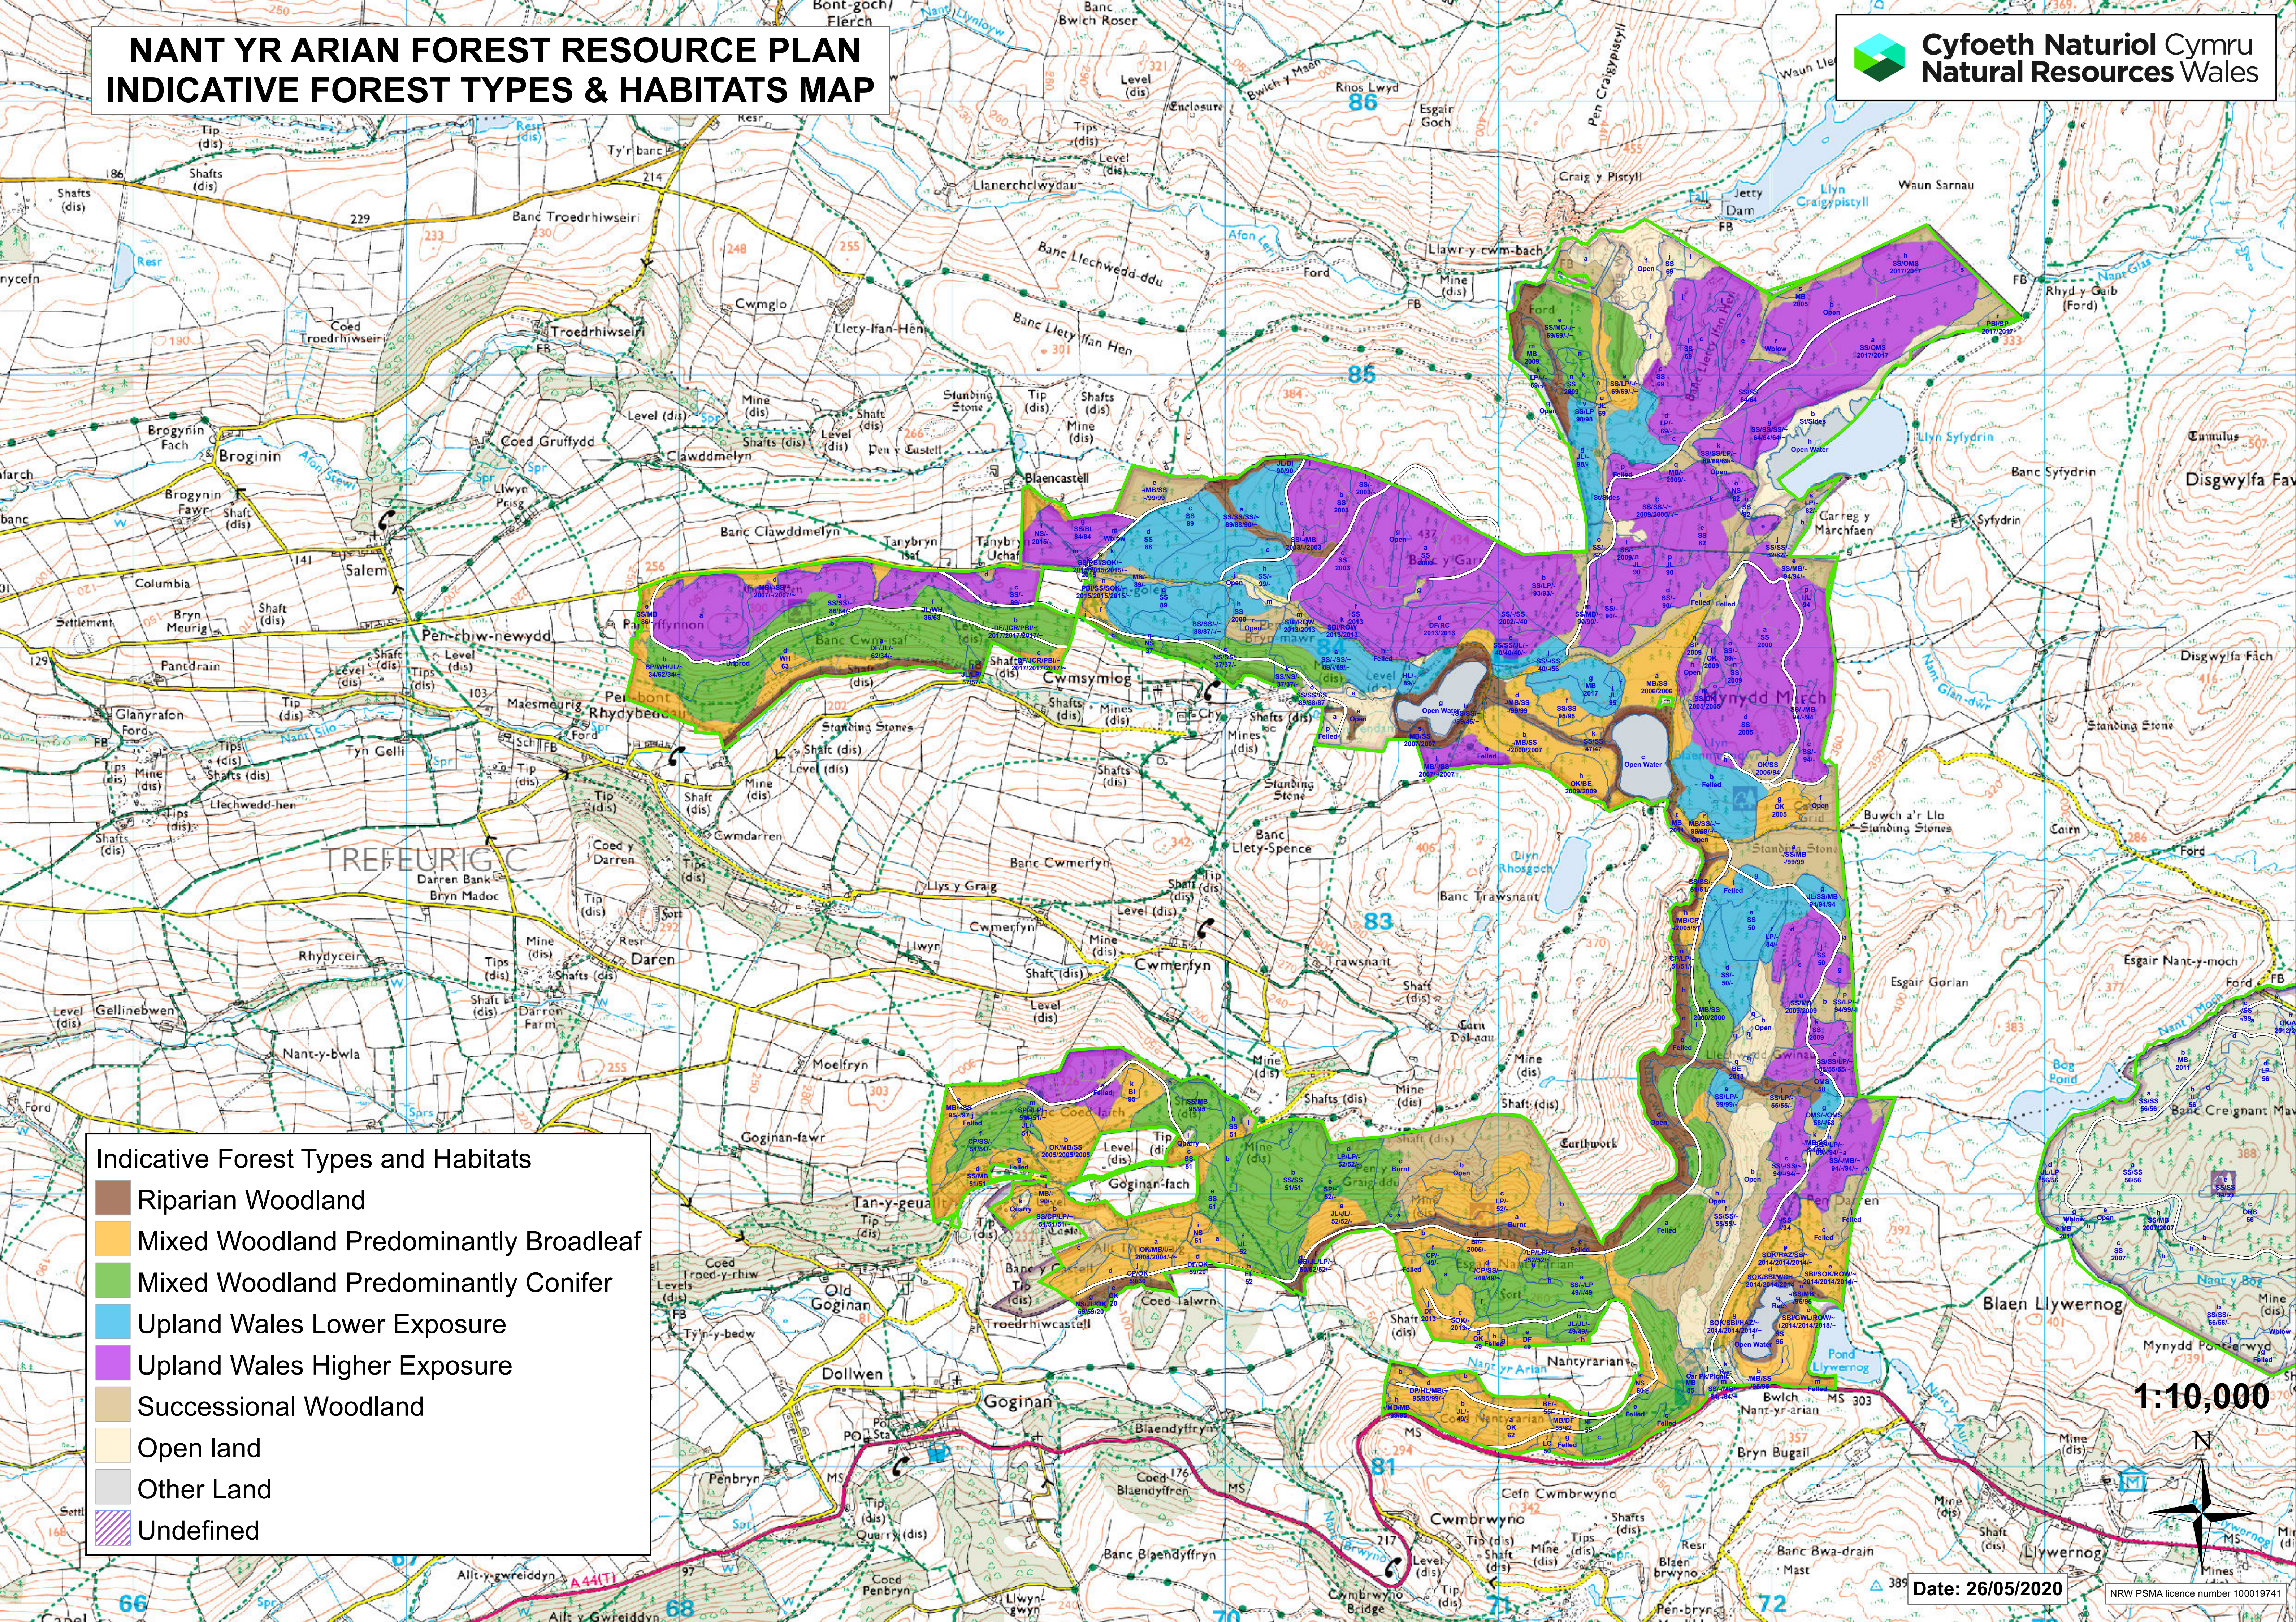

NANT YR ARIAN FOREST RESOURCE PLAN INDICATIVE FOREST TYPES & HABITATS MAP

Indicative Forest Types and Habitats

-  Riparian Woodland
-  Mixed Woodland Predominantly Broadleaf
-  Mixed Woodland Predominantly Conifer
-  Upland Wales Lower Exposure
-  Upland Wales Higher Exposure
-  Successional Woodland
-  Open land
-  Other Land
-  Undefined

1:10,000

Date: 26/05/2020