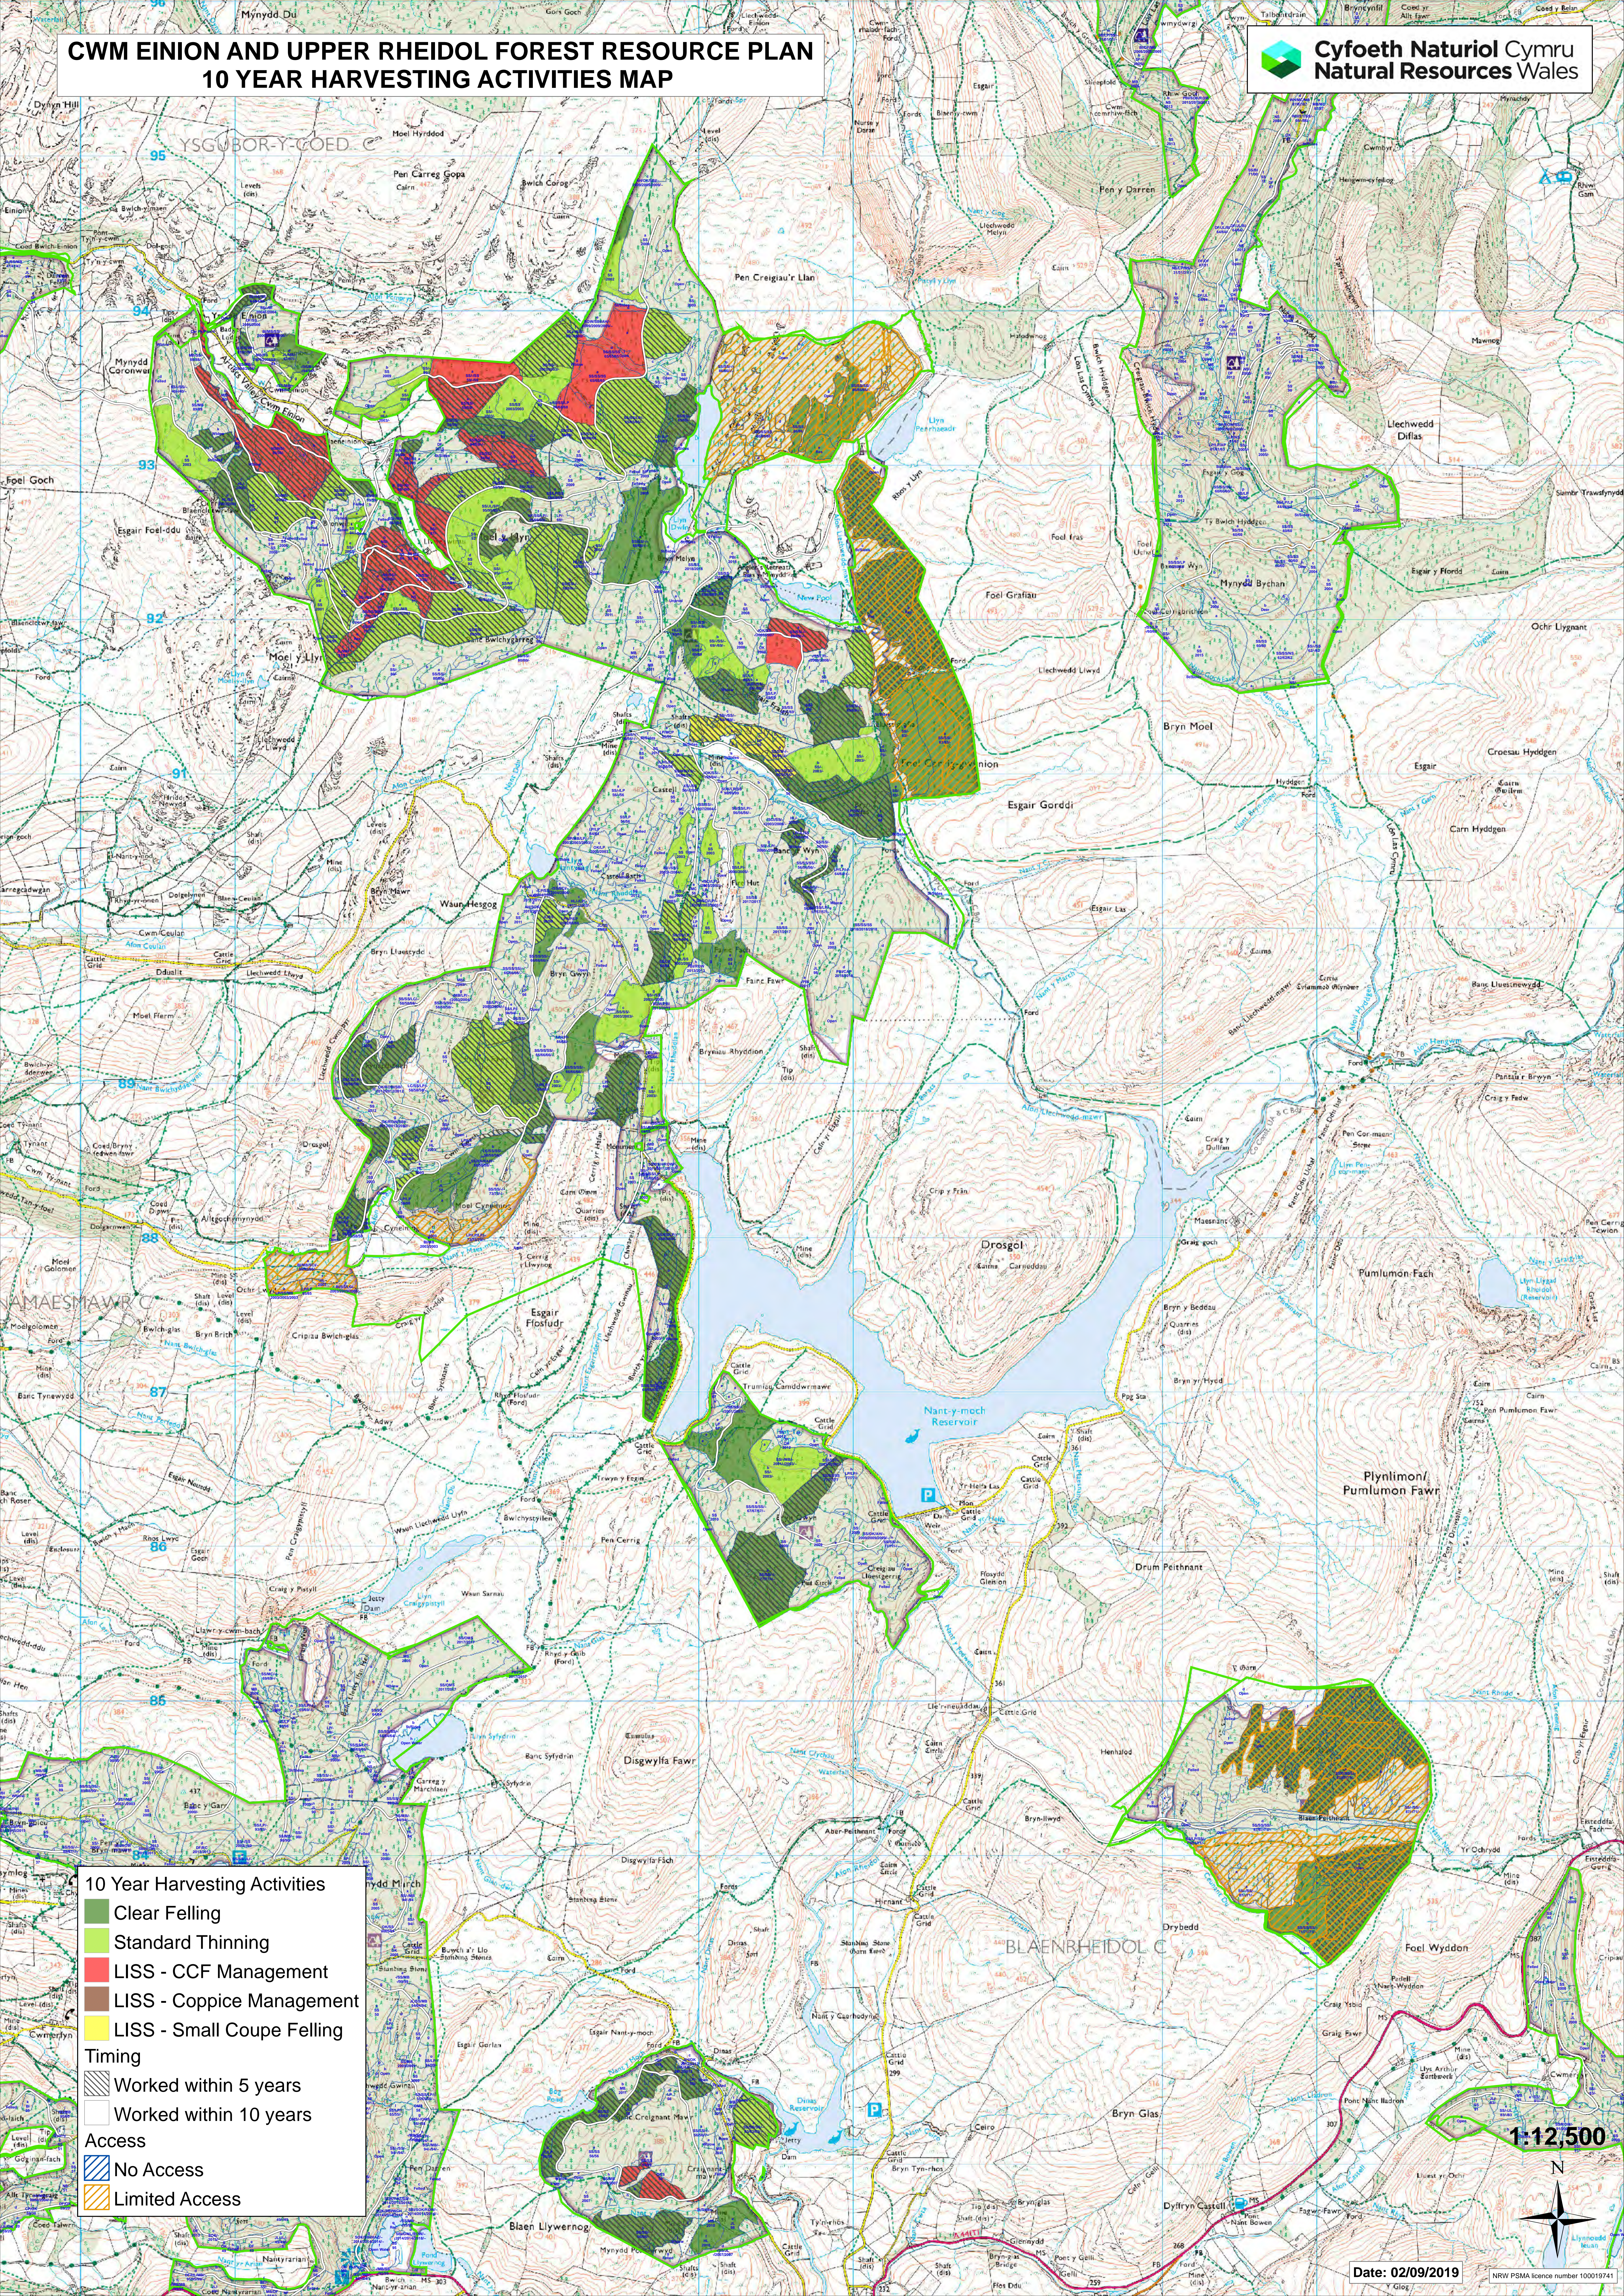

CWM EINION AND UPPER RHEIDOL FOREST RESOURCE PLAN 10 YEAR HARVESTING ACTIVITIES MAP

10 Year Harvesting Activities

- Clear Felling
- Standard Thinning
- LISS - CCF Management
- LISS - Coppice Management
- LISS - Small Coupe Felling

Timing

- Worked within 5 years
- Worked within 10 years

Access

- No Access
- Limited Access

1:12,500