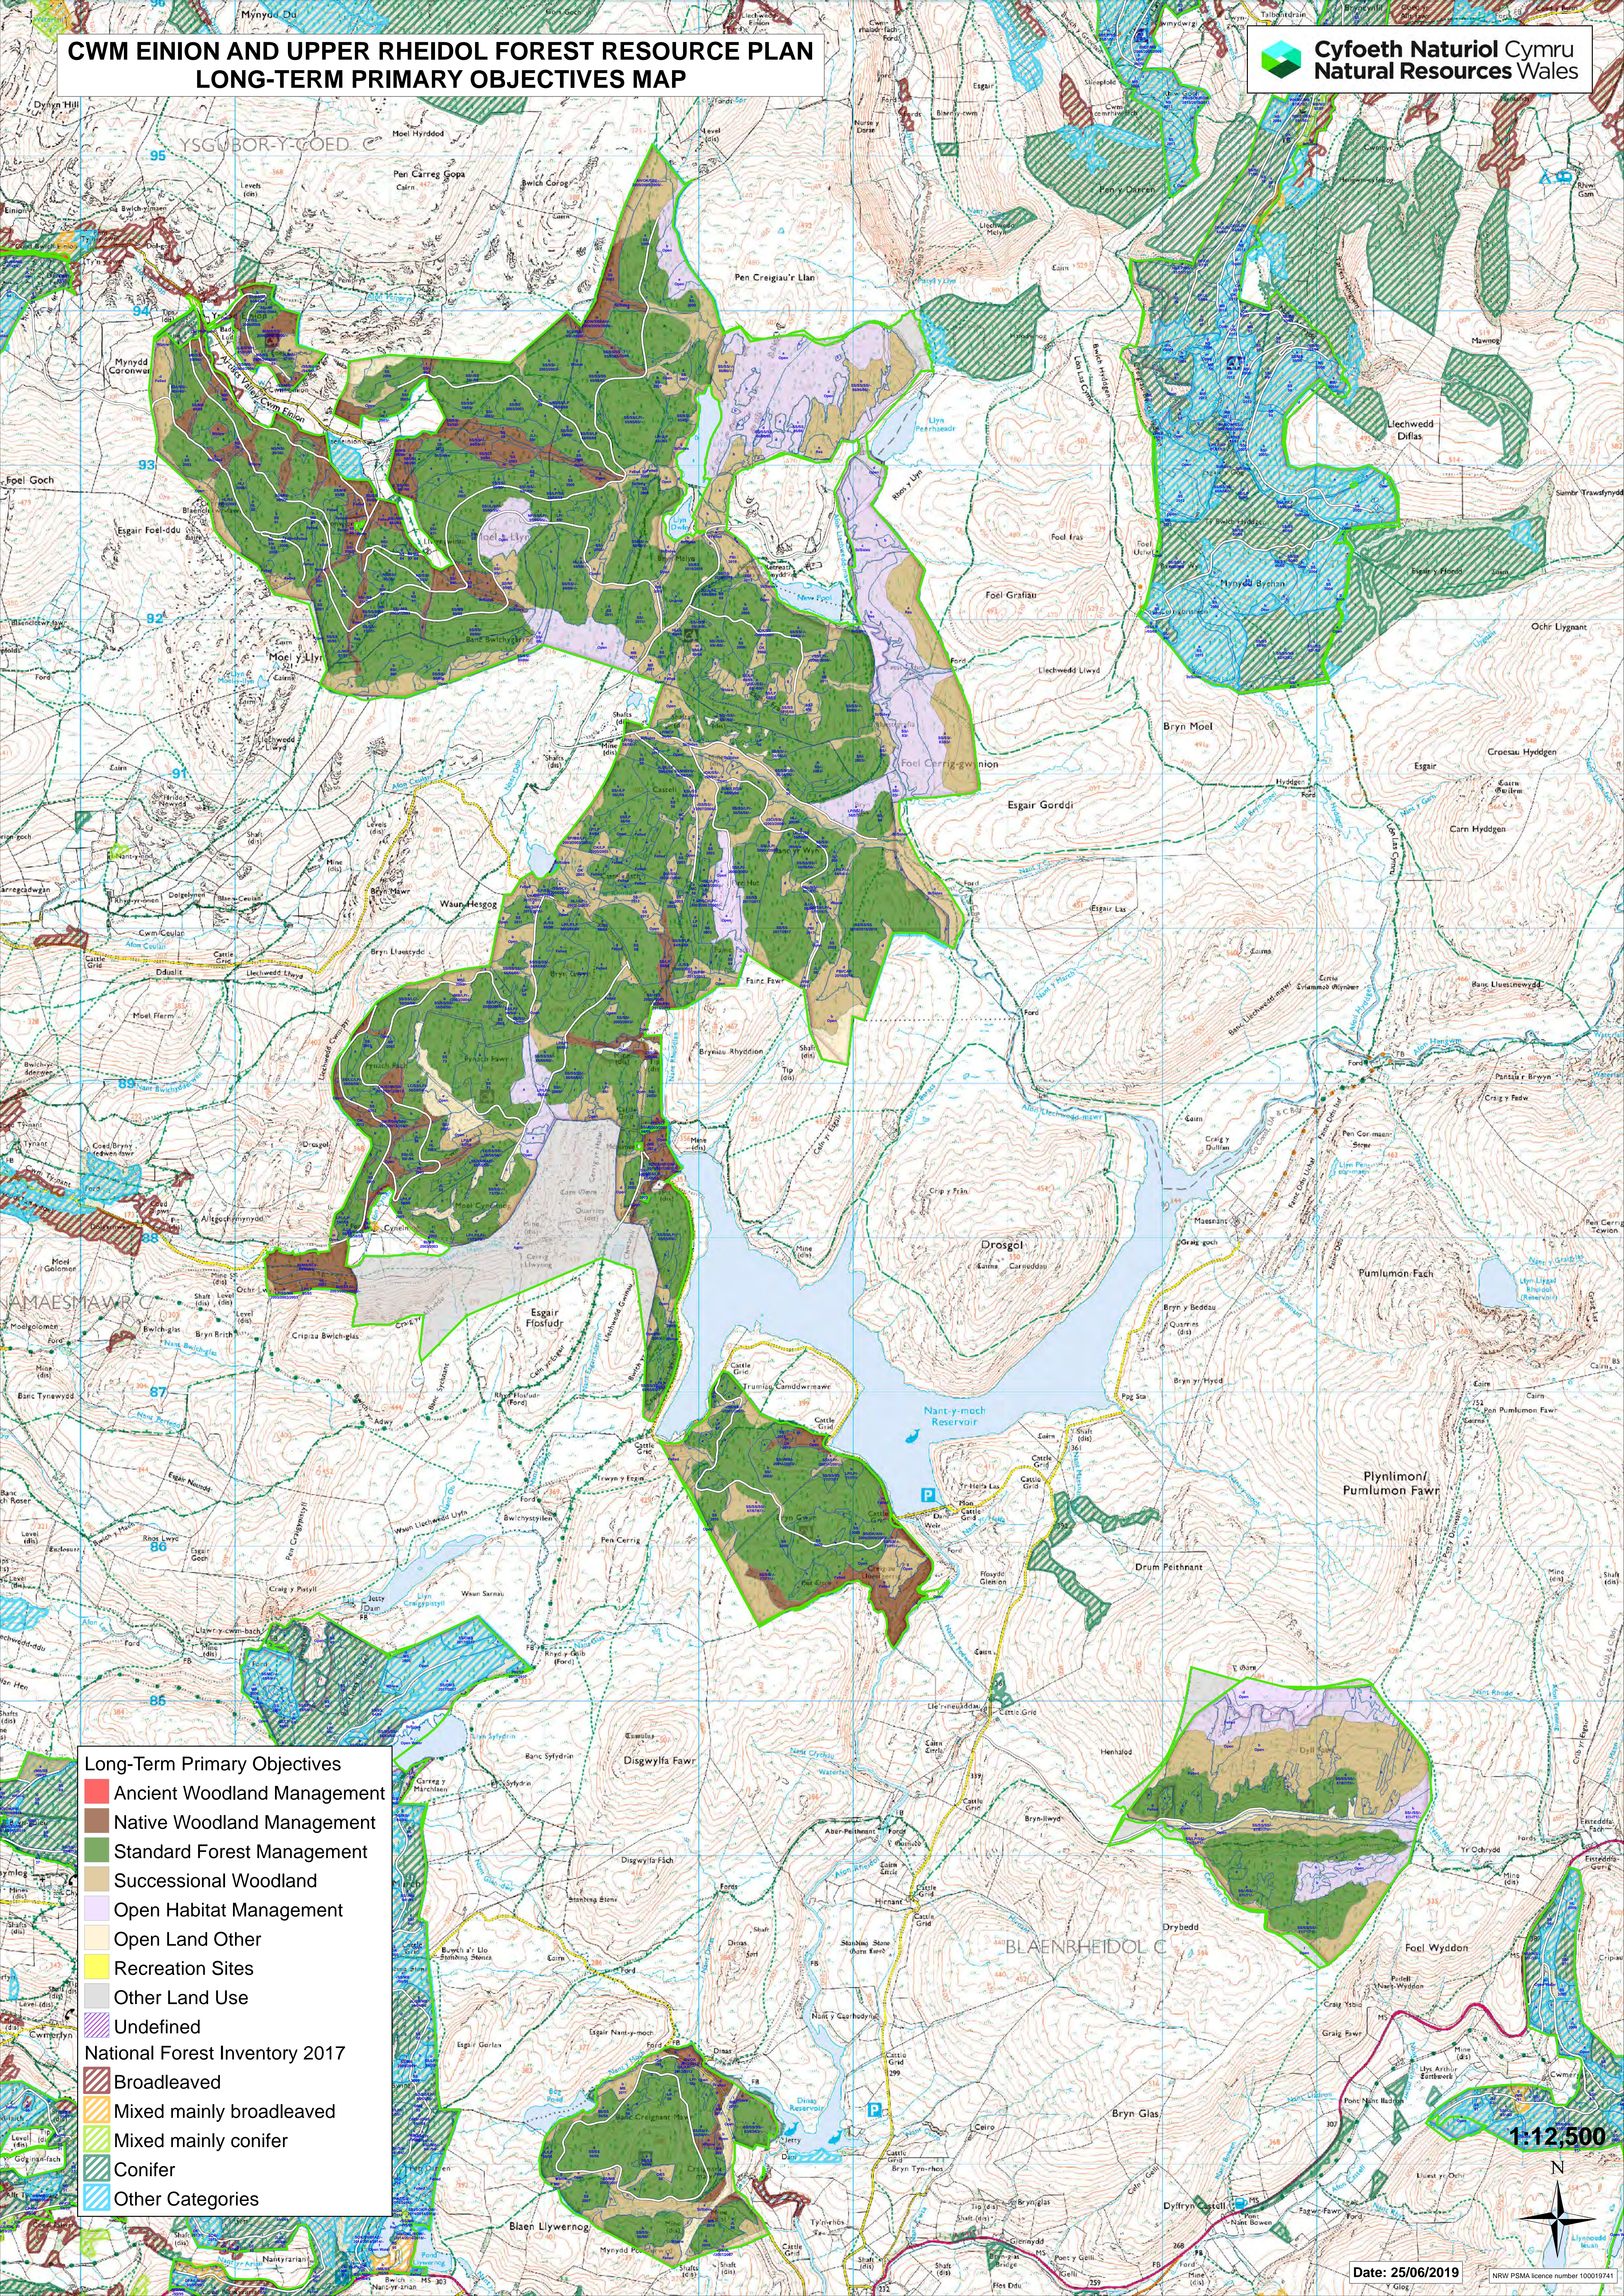

CWM EINION AND UPPER RHEIDOL FOREST RESOURCE PLAN LONG-TERM PRIMARY OBJECTIVES MAP

Long-Term Primary Objectives

- Ancient Woodland Management
- Native Woodland Management
- Standard Forest Management
- Successional Woodland
- Open Habitat Management
- Open Land Other
- Recreation Sites
- Other Land Use
- Undefined

National Forest Inventory 2017

- Broadleaved
- Mixed mainly broadleaved
- Mixed mainly conifer
- Conifer
- Other Categories

1:12,500