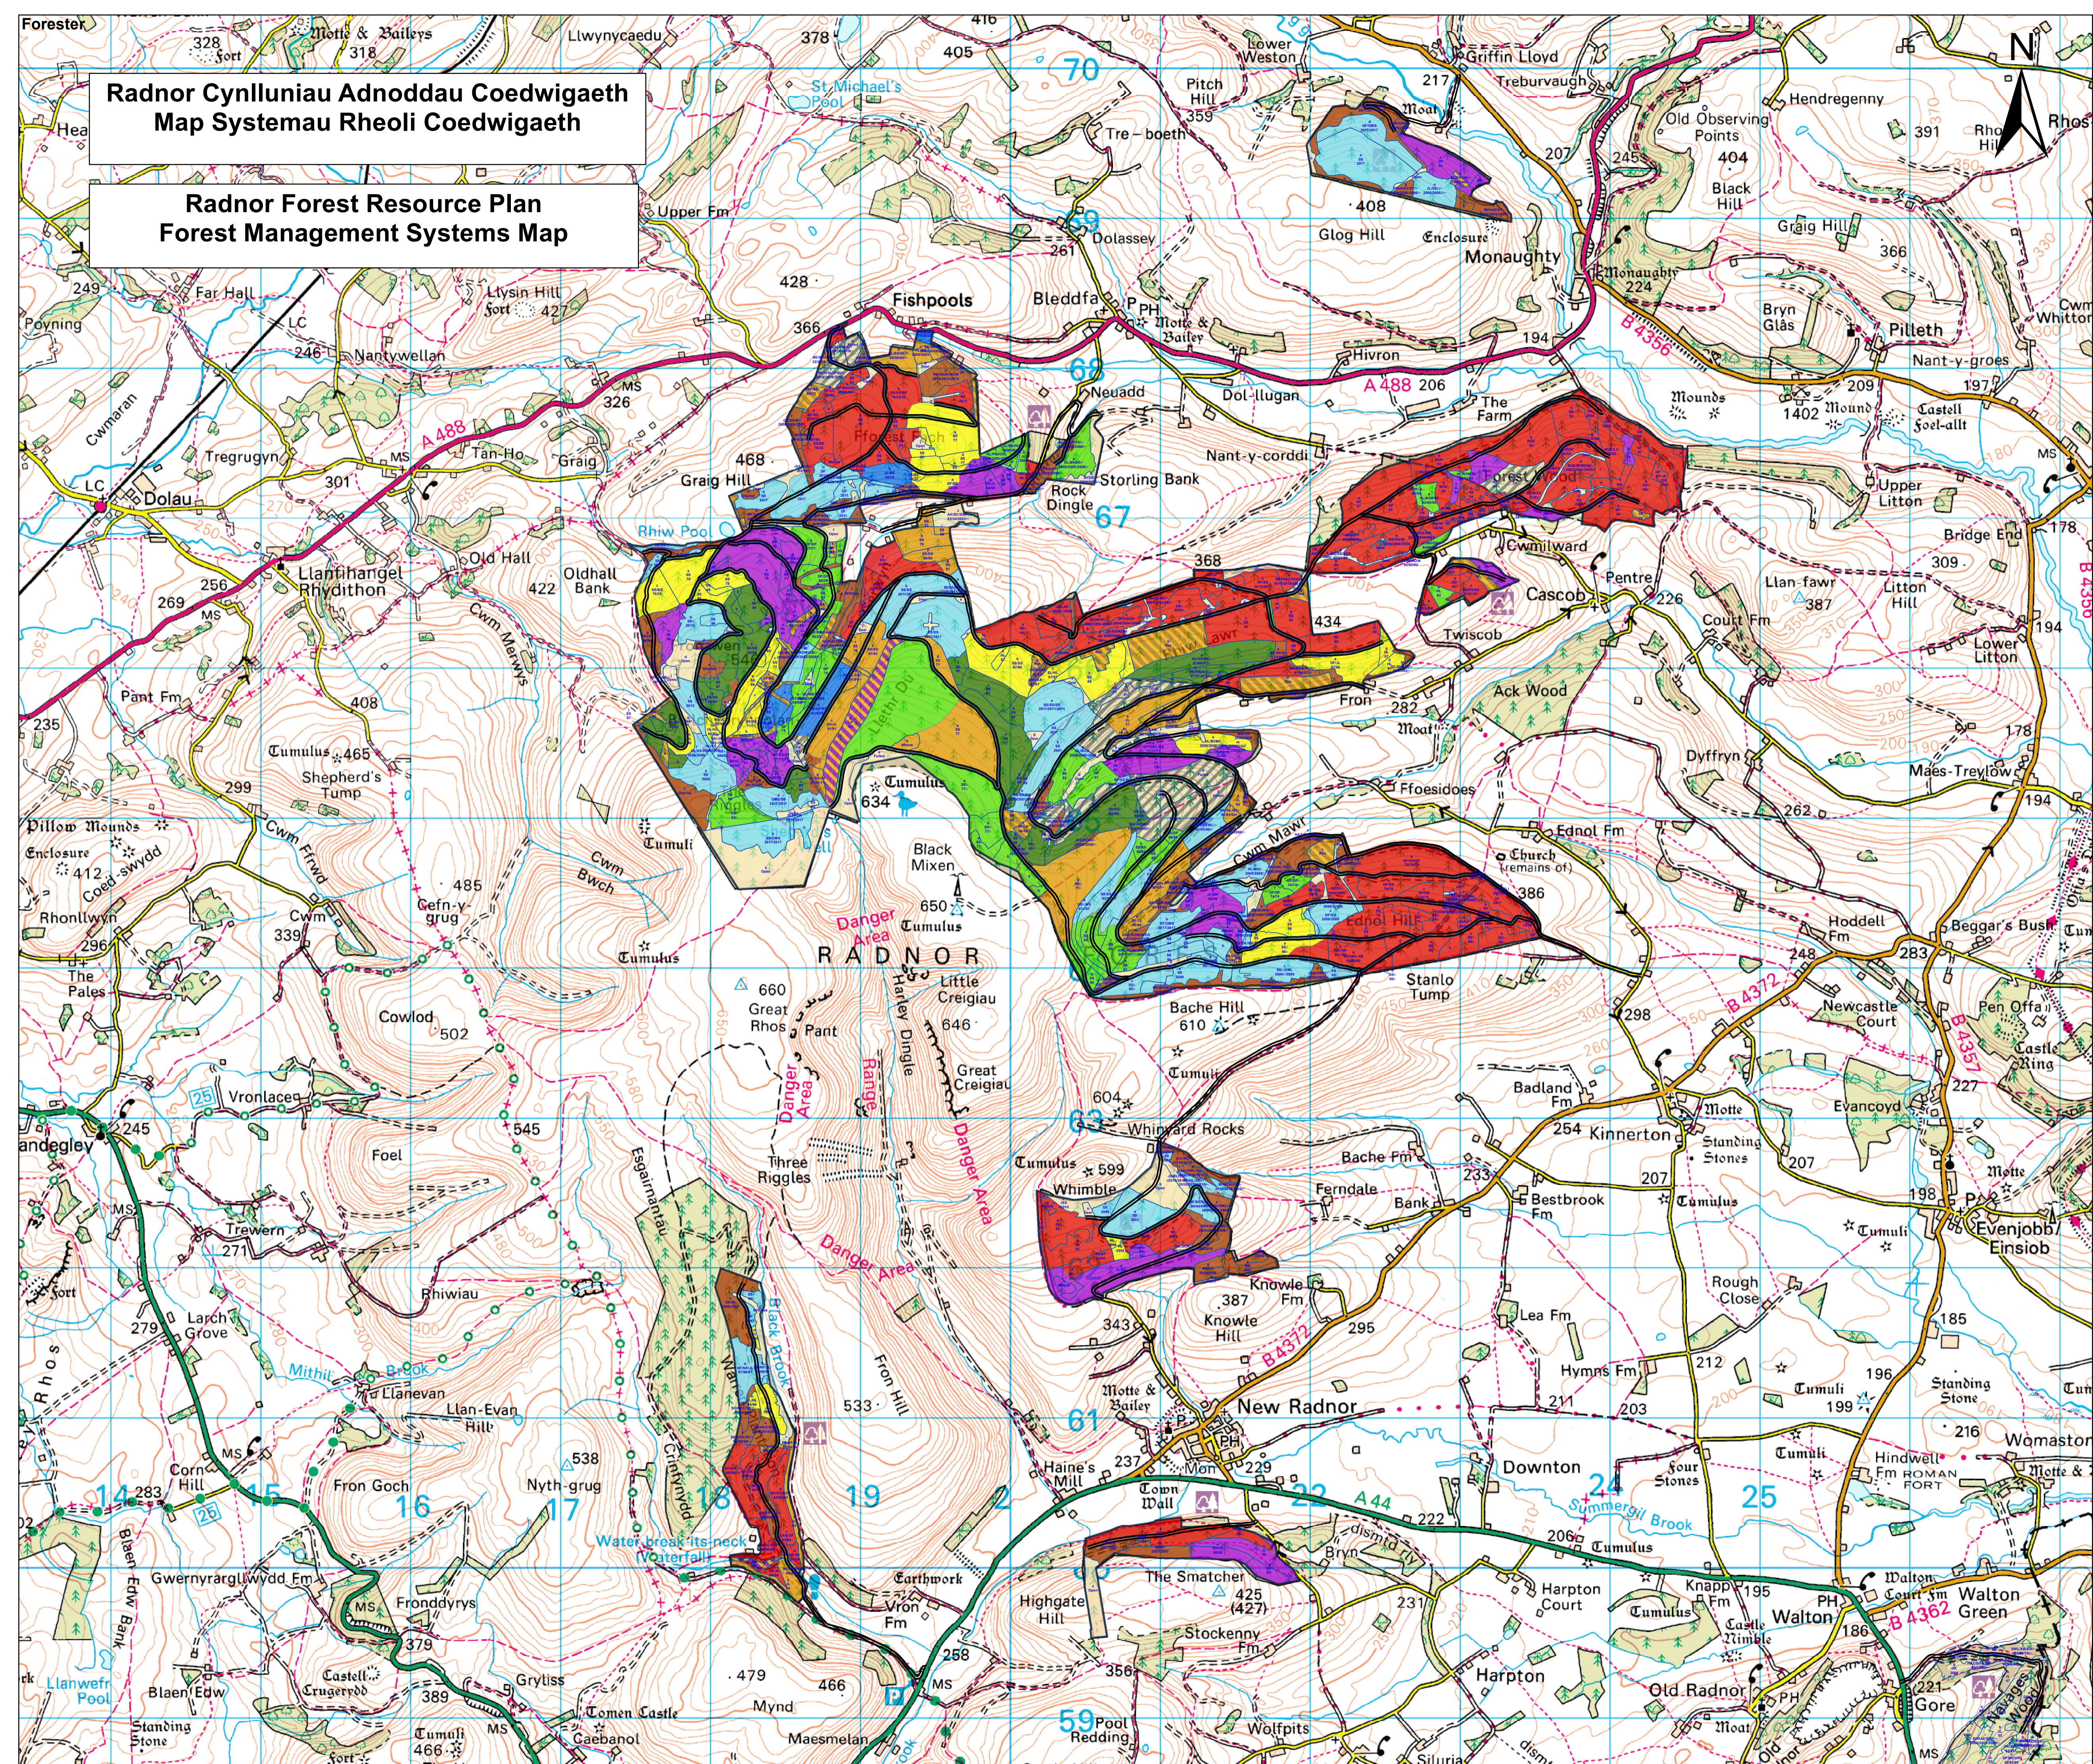

**Radnor Cynlluniau Adnoddau Coedwigaeth  
Map Systemau Rheoli Coedwigaeth**

**Radnor Forest Resource Plan  
Forest Management Systems Map**

**Legend**

-  Radnor
-  Sub-Compartments
-  Forest Road

**Map 2 Radnor**

**Forest Management Systems**

-  2017-21
-  2022-26
-  2027-31
-  2032-36
-  2037-41
-  2042-46
-  Unassigned Management
-  Low Impact Silviculture
-  Minimum Intervention
-  Natural Reserve
-  Long Term Retention
-  Recently Felled
-  Open Land

1:20,000

User: Caroline.Riches  
Date: 13/03/2019