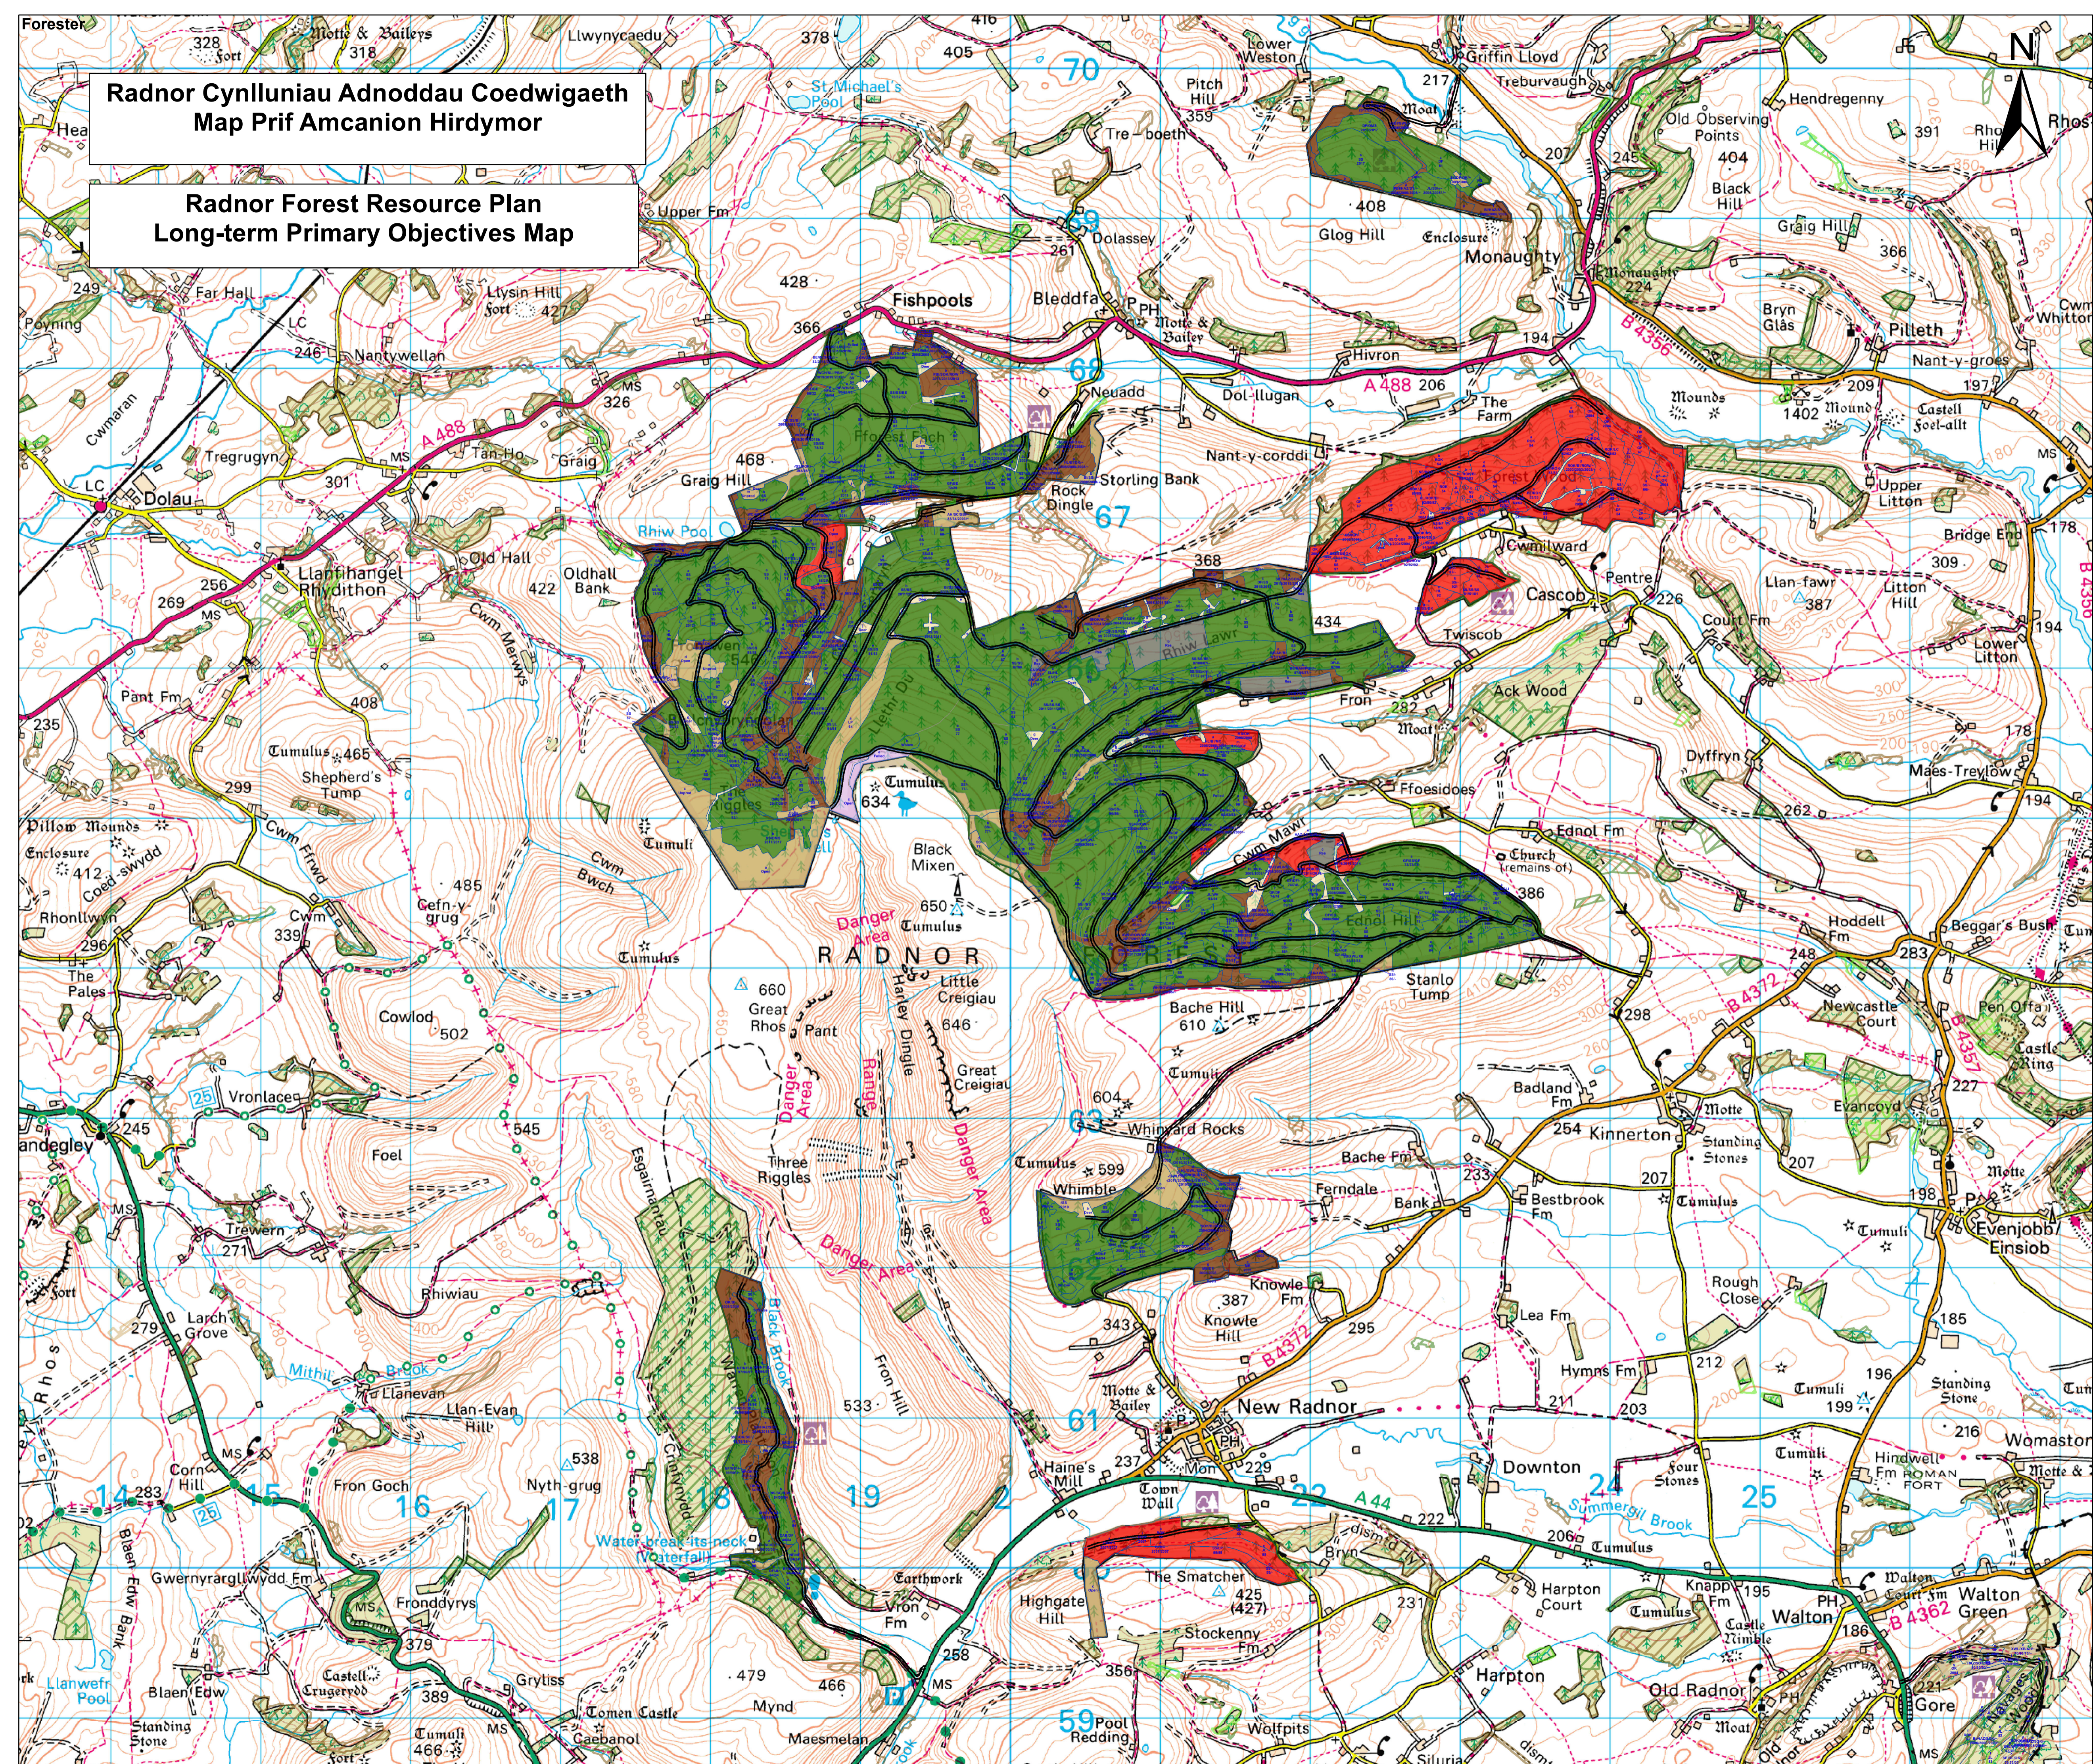

**Radnor Cynlluniau Adnoddau Coedwigaeth  
Map Prif Amcanion Hirdymor**

**Radnor Forest Resource Plan  
Long-term Primary Objectives Map**

**Legend**

-  Radnor
  -  Sub-Compartment
  -  Forest Road
- Map 1 Radnor**  
**Long-Term Primary Objectives**
-  Ancient Woodland Management
  -  Native Woodland Management
  -  Standard Forest Management
  -  Successional Woodland
  -  Open Habitat Management
  -  Open Land Other
  -  Recreation Sites
  -  Other Land Uses

**NFI around Radnor**

-  Broadleaved
-  Conifer
-  Mixed mainly broadleaved
-  Mixed mainly conifer

1:20,000

User: Caroline.Riches  
Date: 13/03/2019