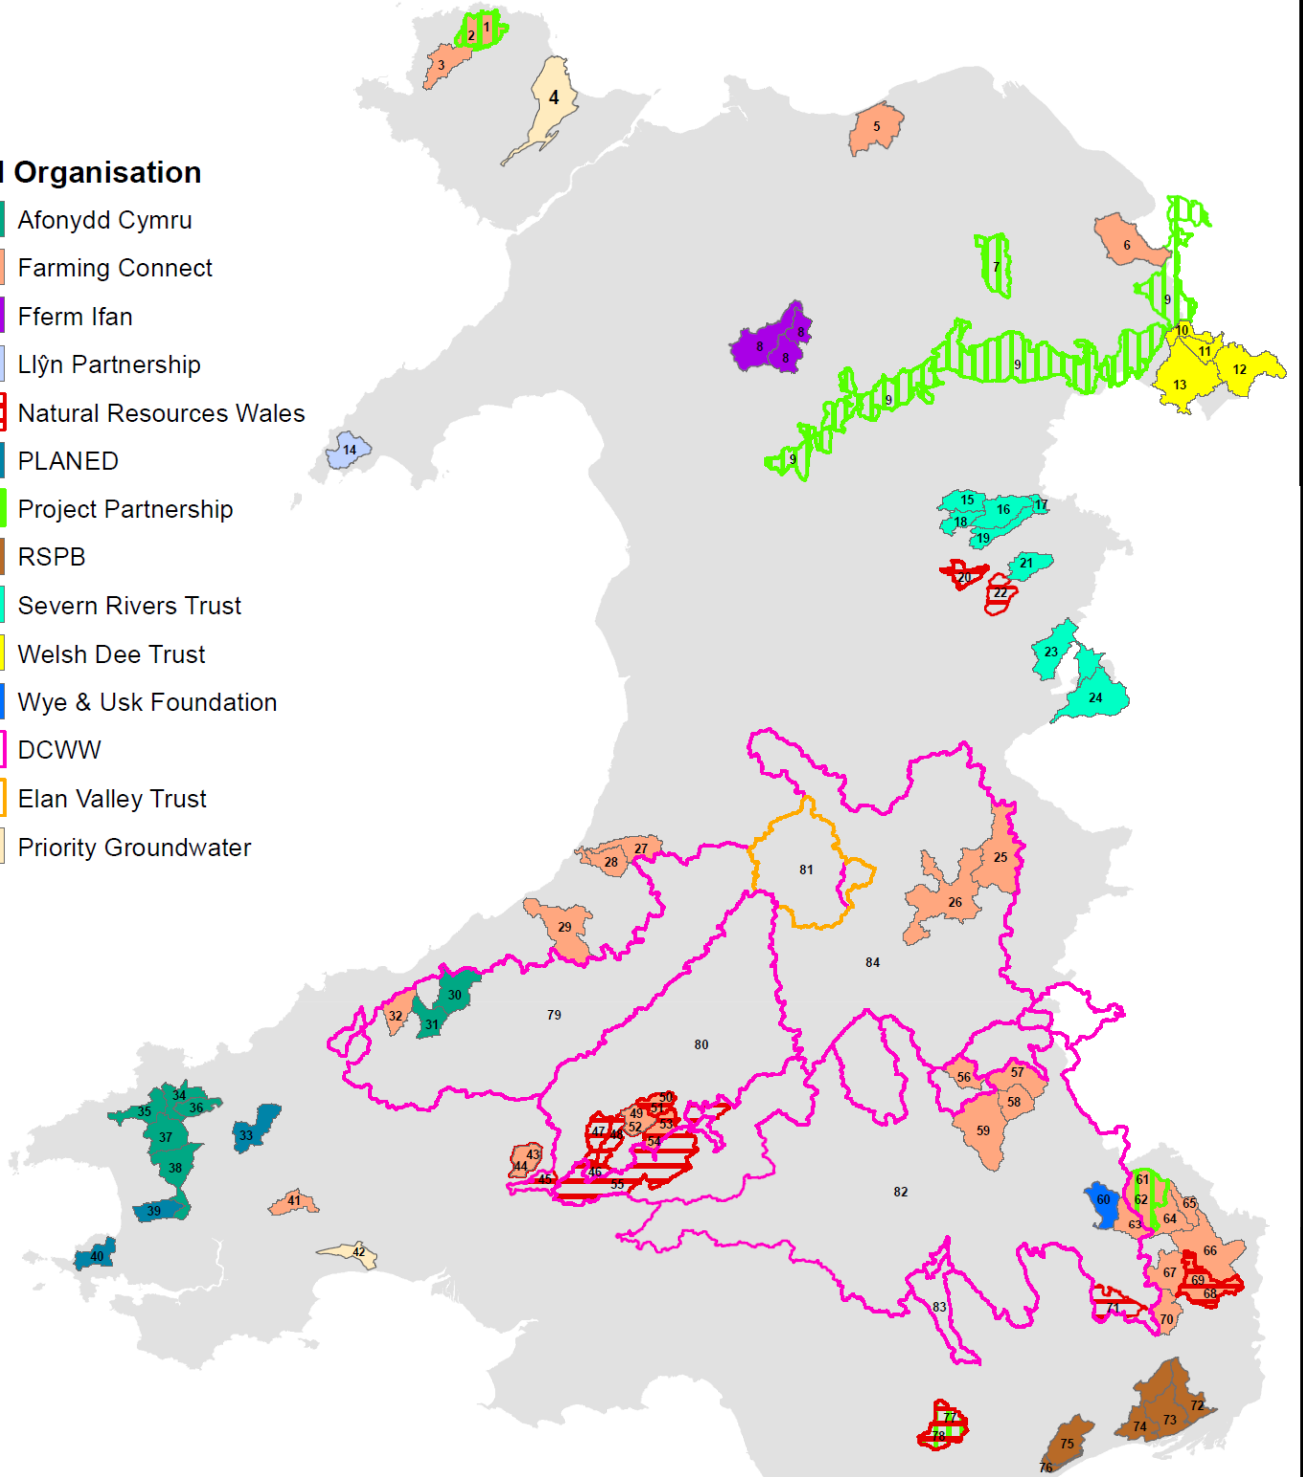

# Catchment Initiative Projects Relating to Agriculture 2018-2019

## Lead Organisation

-  Afonydd Cymru
-  Farming Connect
-  Fferm Ifan
-  Llŷn Partnership
-  Natural Resources Wales
-  PLANED
-  Project Partnership
-  RSPB
-  Severn Rivers Trust
-  Welsh Dee Trust
-  Wye & Usk Foundation
-  DCWW
-  Elan Valley Trust
-  Priority Groundwater