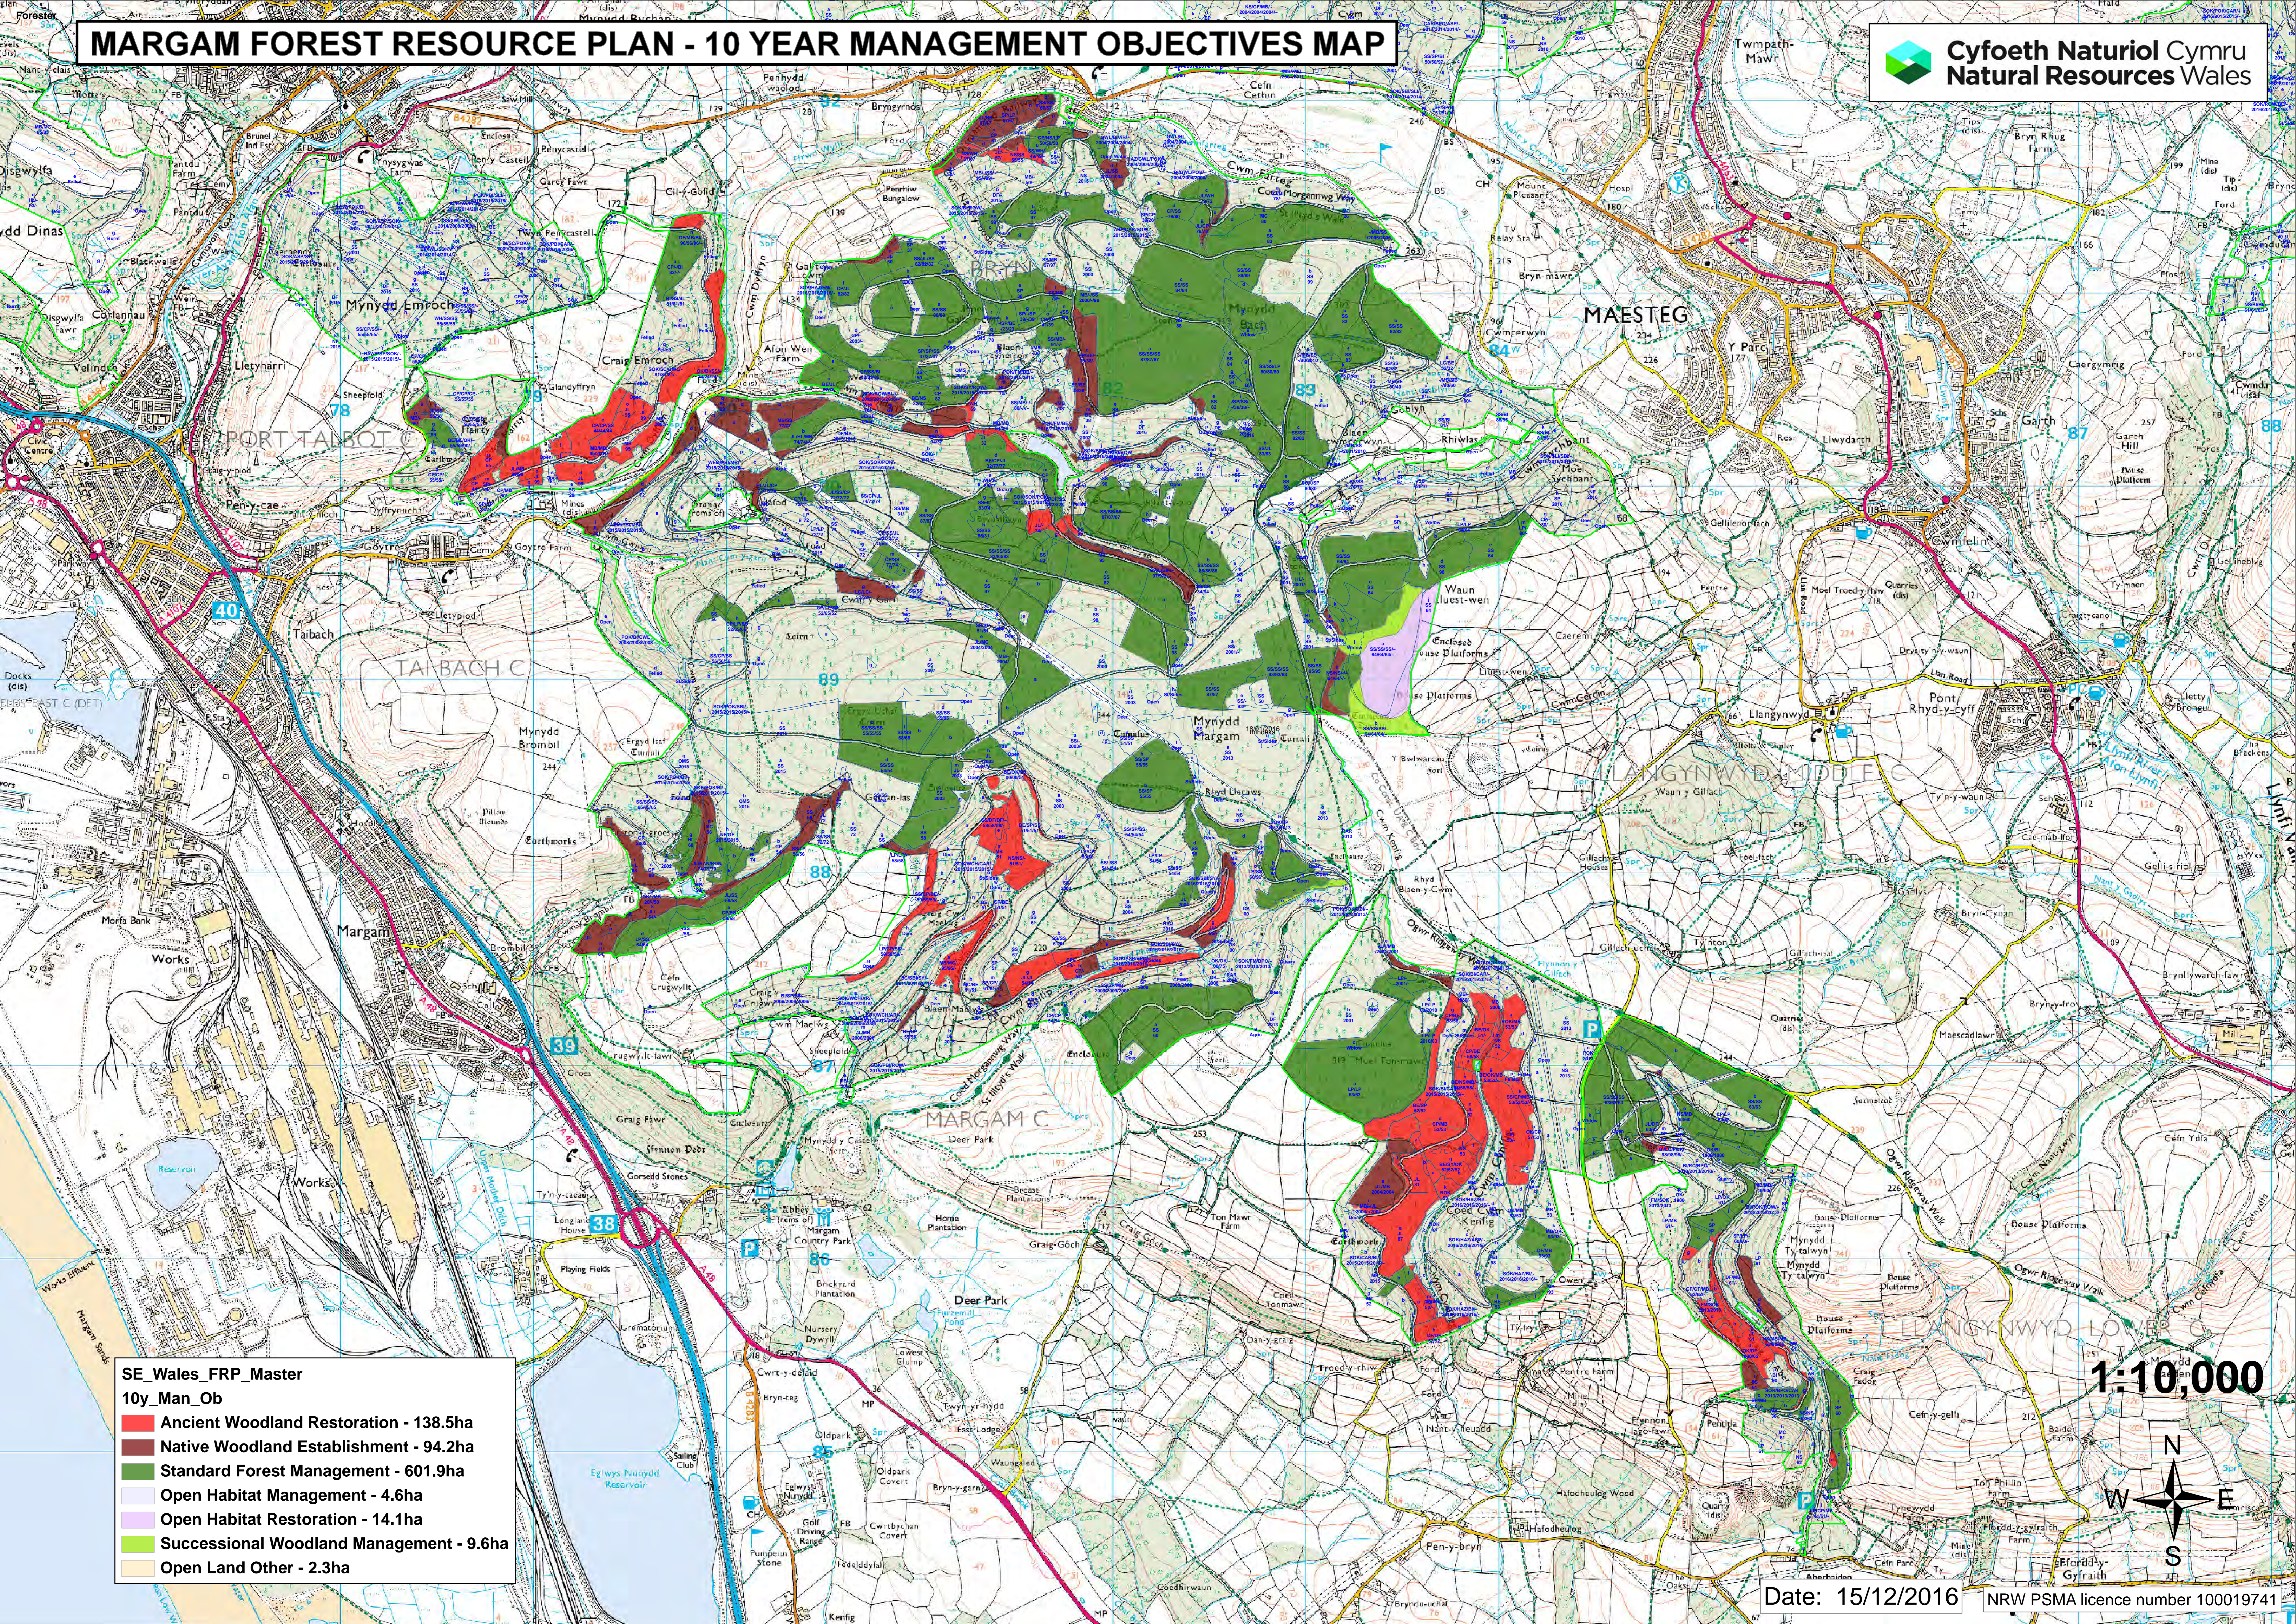

# MARGAM FOREST RESOURCE PLAN - 10 YEAR MANAGEMENT OBJECTIVES MAP

SE\_Wales\_FRP\_Master  
10y\_Man\_Ob

	Ancient Woodland Restoration - 138.5ha
	Native Woodland Establishment - 94.2ha
	Standard Forest Management - 601.9ha
	Open Habitat Management - 4.6ha
	Open Habitat Restoration - 14.1ha
	Successional Woodland Management - 9.6ha
	Open Land Other - 2.3ha

1:10,000