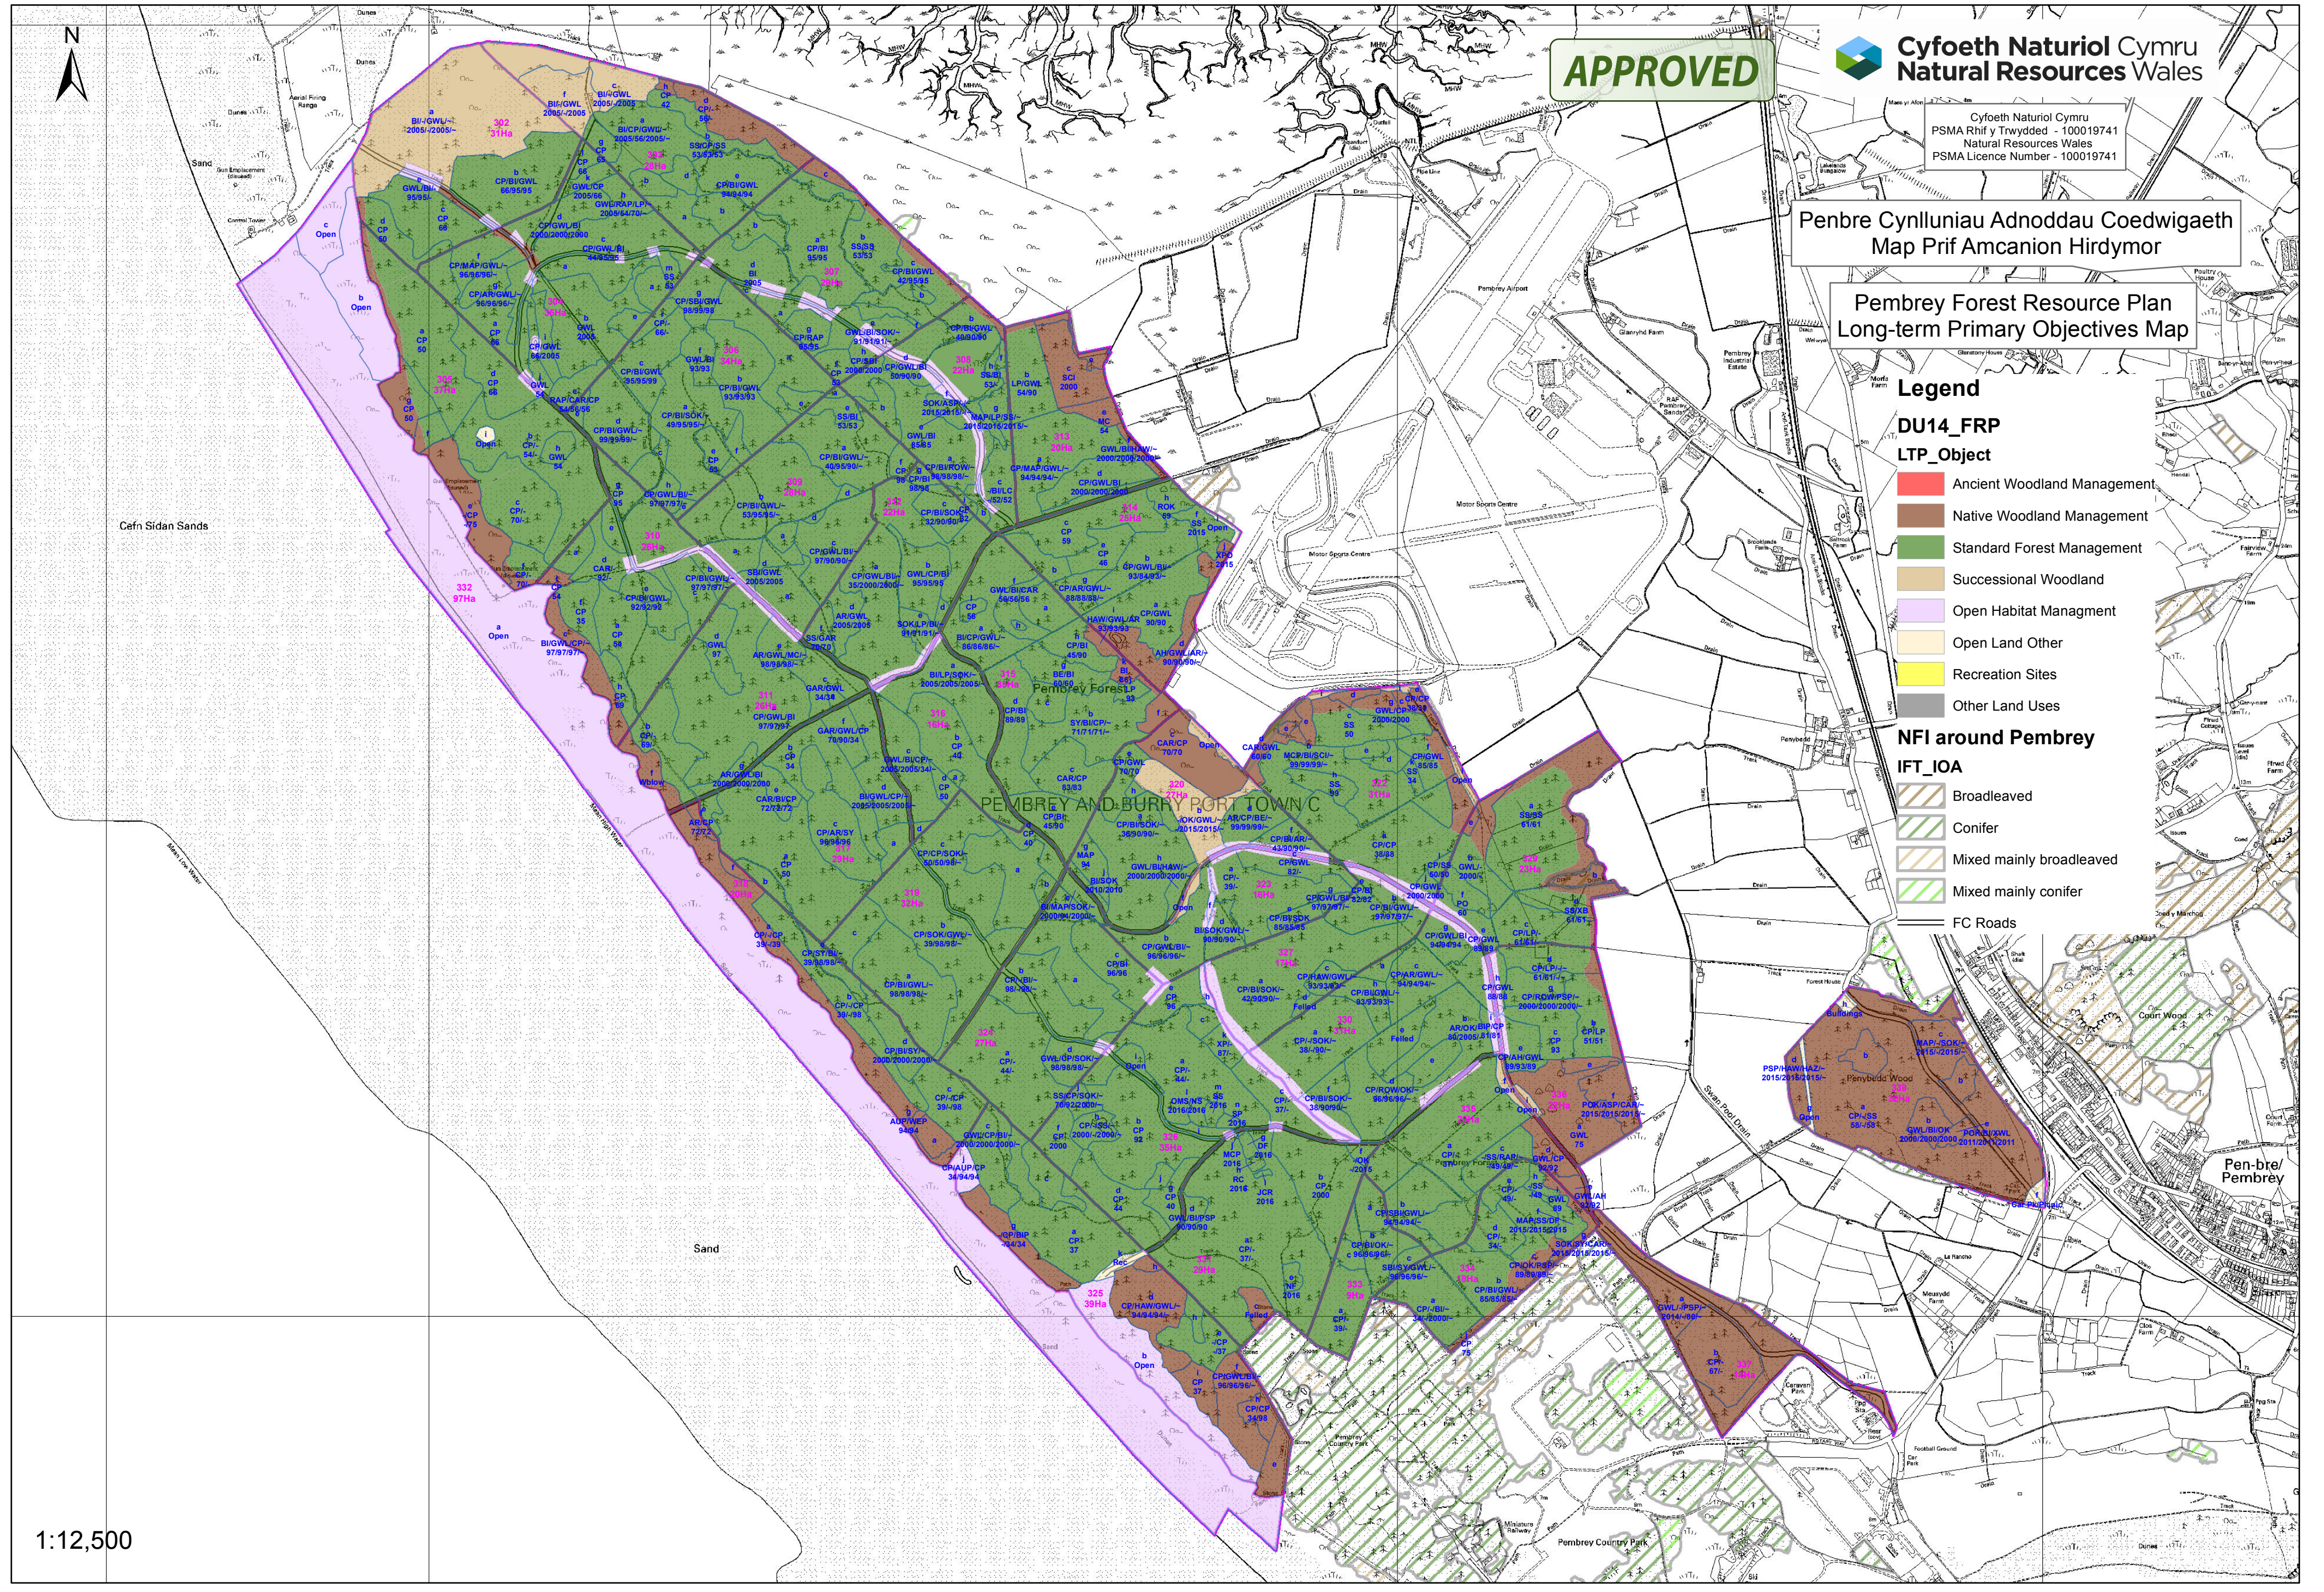

**Pembrey Forest Resource Plan**  
**Long-term Primary Objectives Map**

**Legend**

**DU14\_FRP**

**LTP\_Object**

- Ancient Woodland Management
- Native Woodland Management
- Standard Forest Management
- Successional Woodland
- Open Habitat Management
- Open Land Other
- Recreation Sites
- Other Land Uses

**NFI around Pembrey**

**IFT\_IOA**

- Broadleaved
- Conifer
- Mixed mainly broadleaved
- Mixed mainly conifer
- FC Roads

Cefn Sidan Sands

Sand

PEMBREY AND BURRY PORT TOWN C

Pen-bre/  
Pembrey