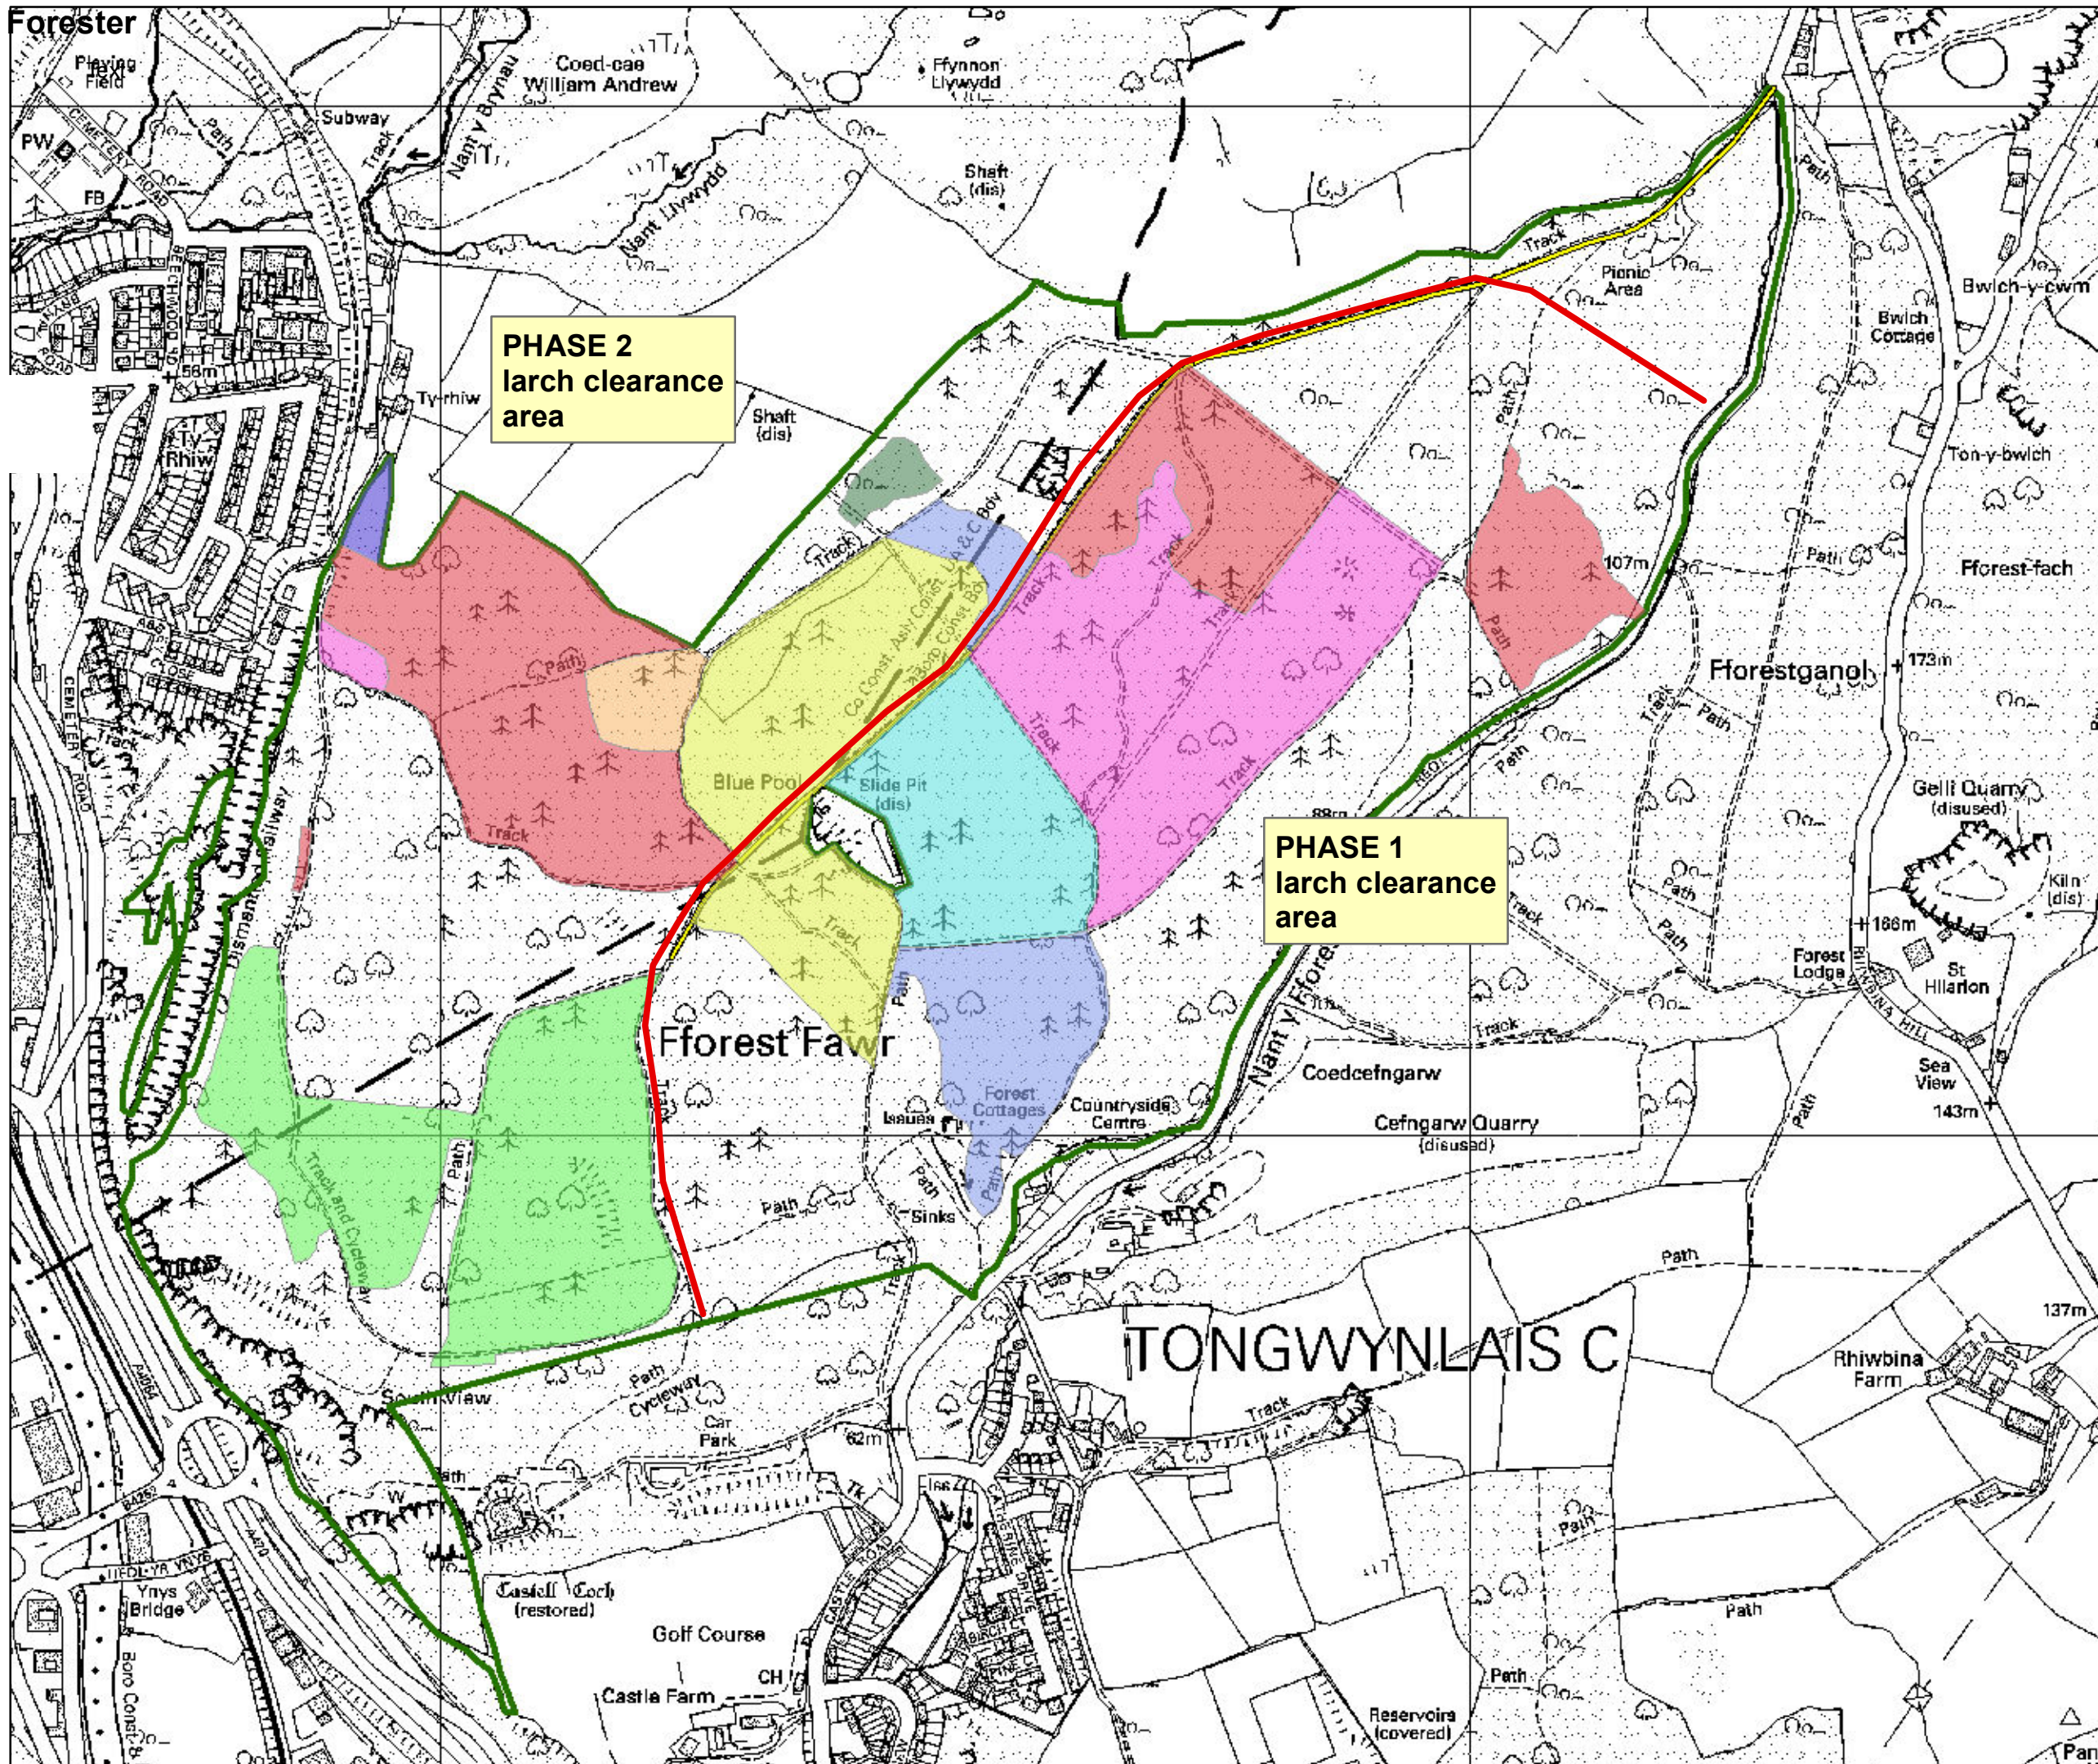

Fforest Fawr

Percentage of larch as canopy cover

Legend

Larch canopy densities

perc_larch

100%	13.05 hectares
20%	0.26 hectares
30%	9.93 hectares
40%	3.89 hectares
5%	0.43 hectares
50%	9.43 hectares
60%	0.90 hectares
80%	4.42 hectares
90%	7.53 hectares