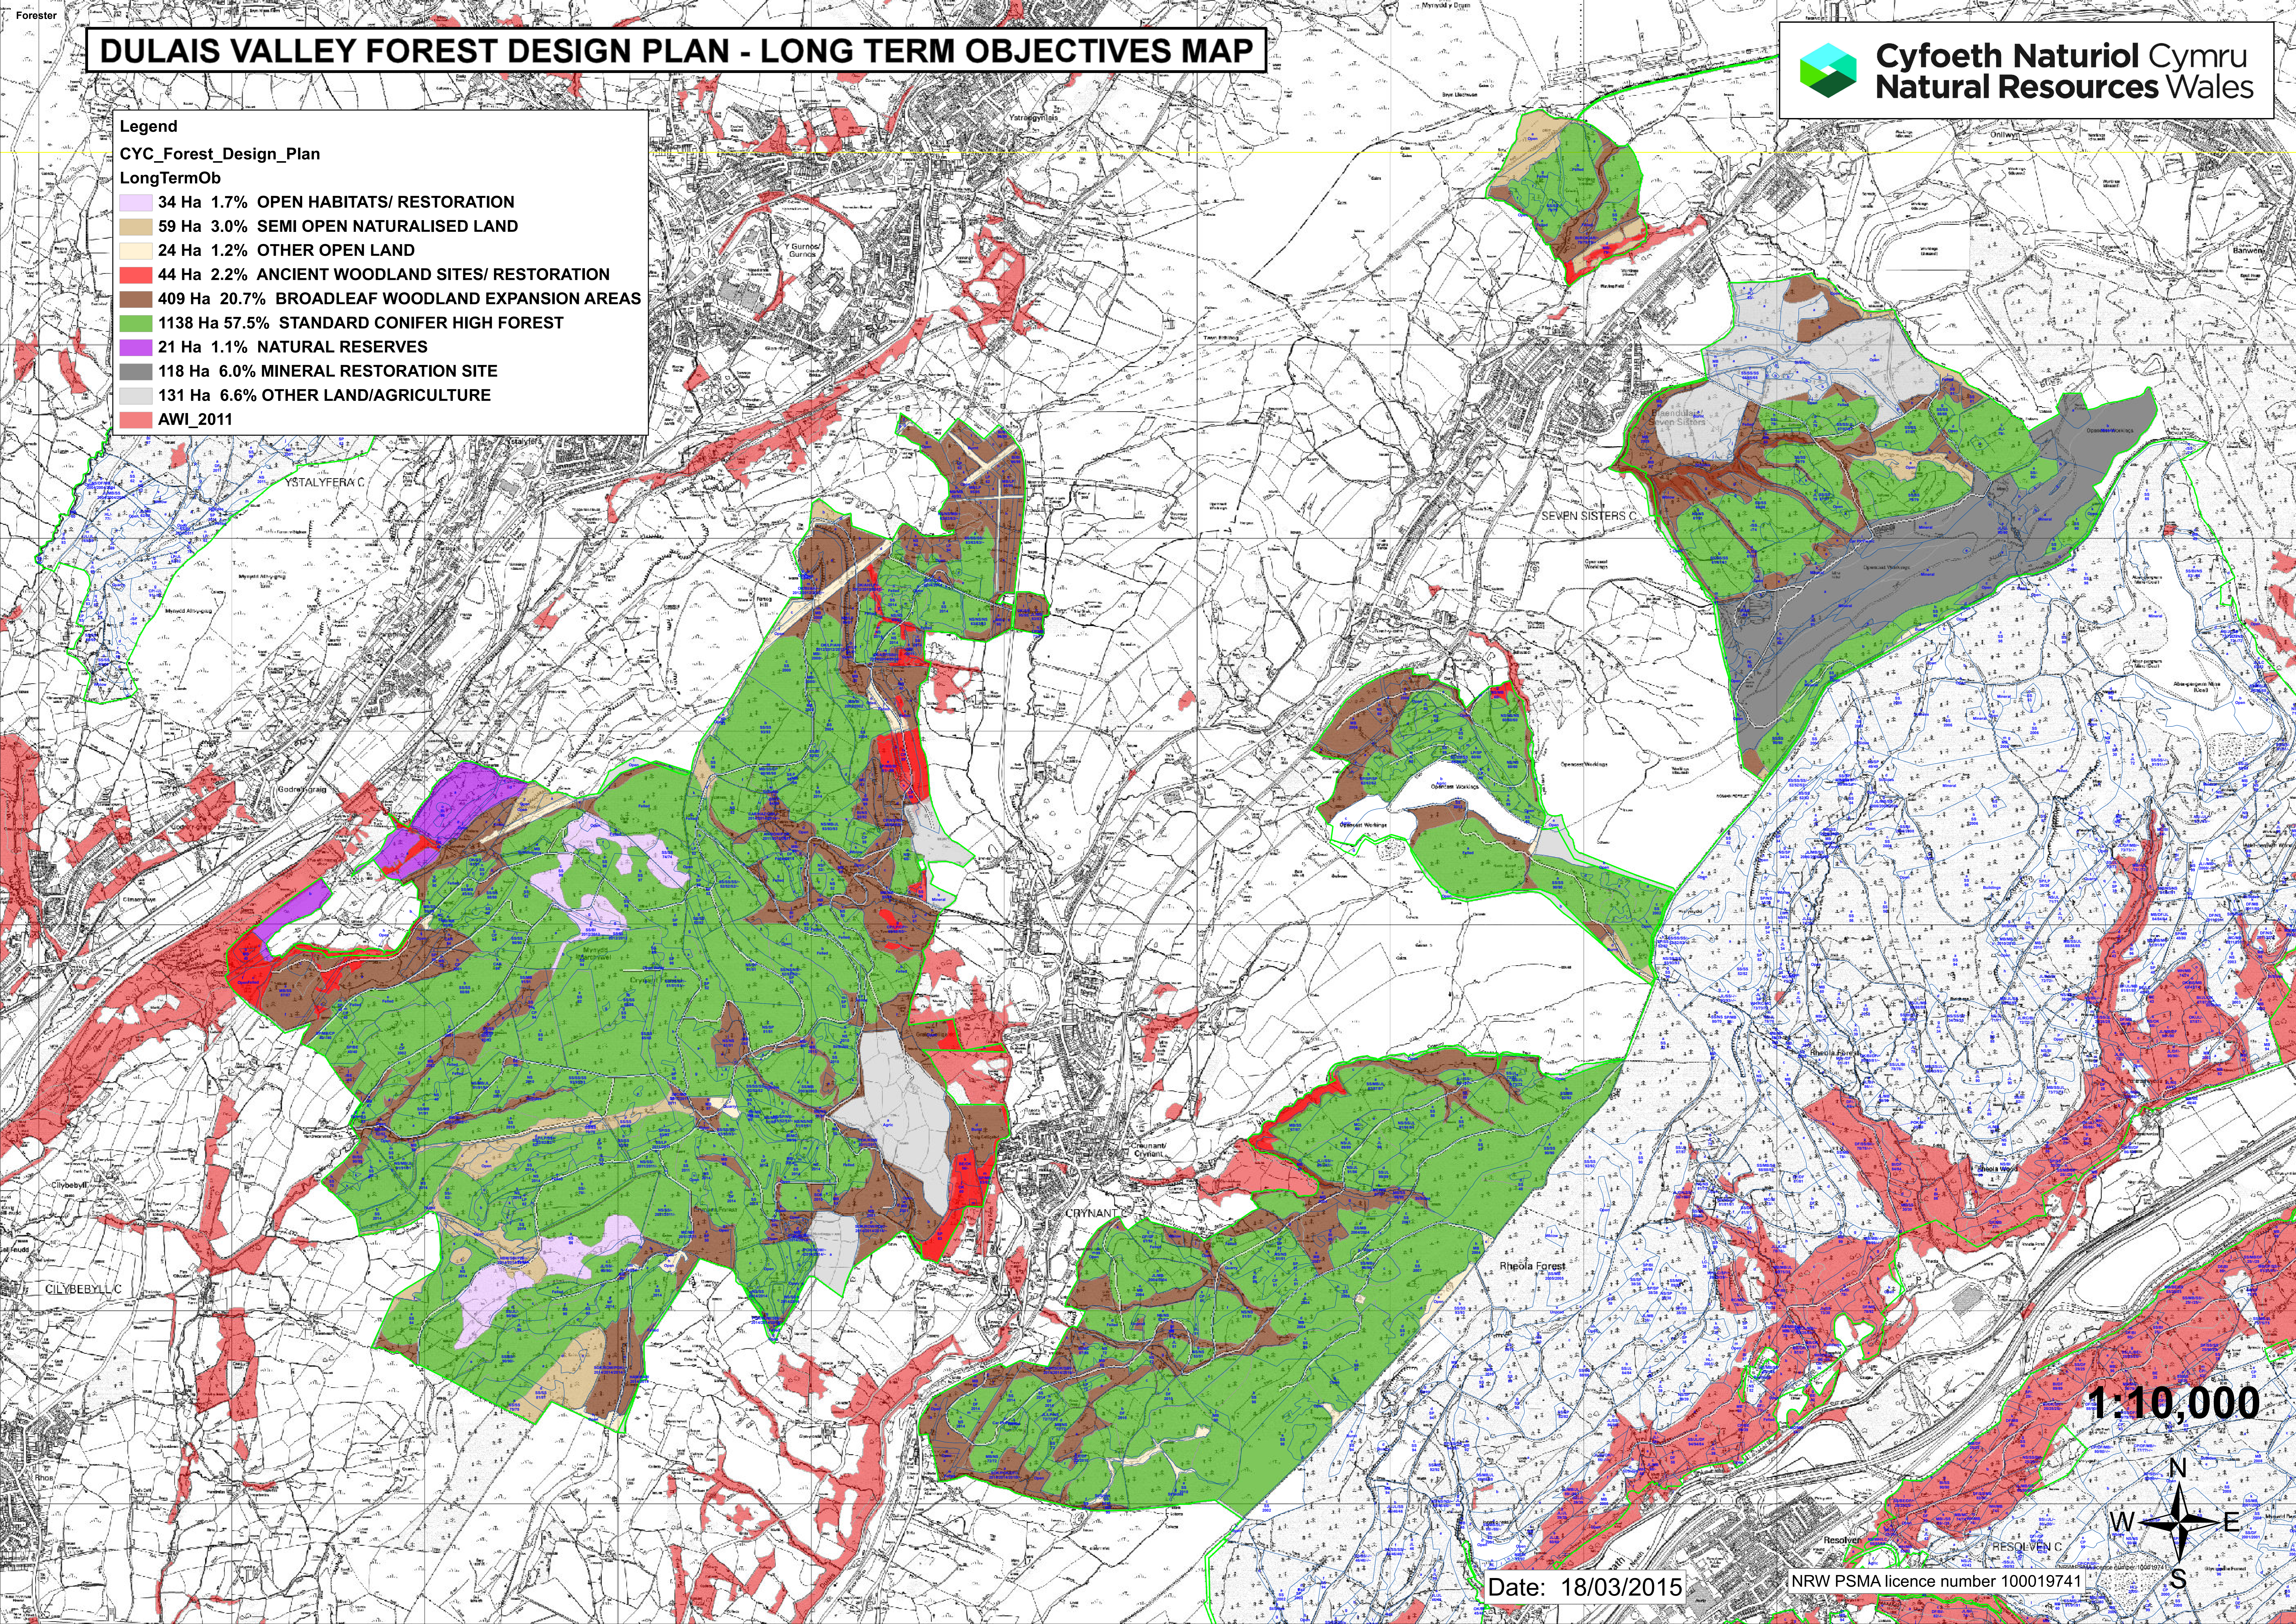

DULAIS VALLEY FOREST DESIGN PLAN - LONG TERM OBJECTIVES MAP

Legend
CYC_Forest_Design_Plan
LongTermOb

34 Ha 1.7%	OPEN HABITATS/ RESTORATION
59 Ha 3.0%	SEMI OPEN NATURALISED LAND
24 Ha 1.2%	OTHER OPEN LAND
44 Ha 2.2%	ANCIENT WOODLAND SITES/ RESTORATION
409 Ha 20.7%	BROADLEAF WOODLAND EXPANSION AREAS
1138 Ha 57.5%	STANDARD CONIFER HIGH FOREST
21 Ha 1.1%	NATURAL RESERVES
118 Ha 6.0%	MINERAL RESTORATION SITE
131 Ha 6.6%	OTHER LAND/AGRICULTURE
AWI_2011	