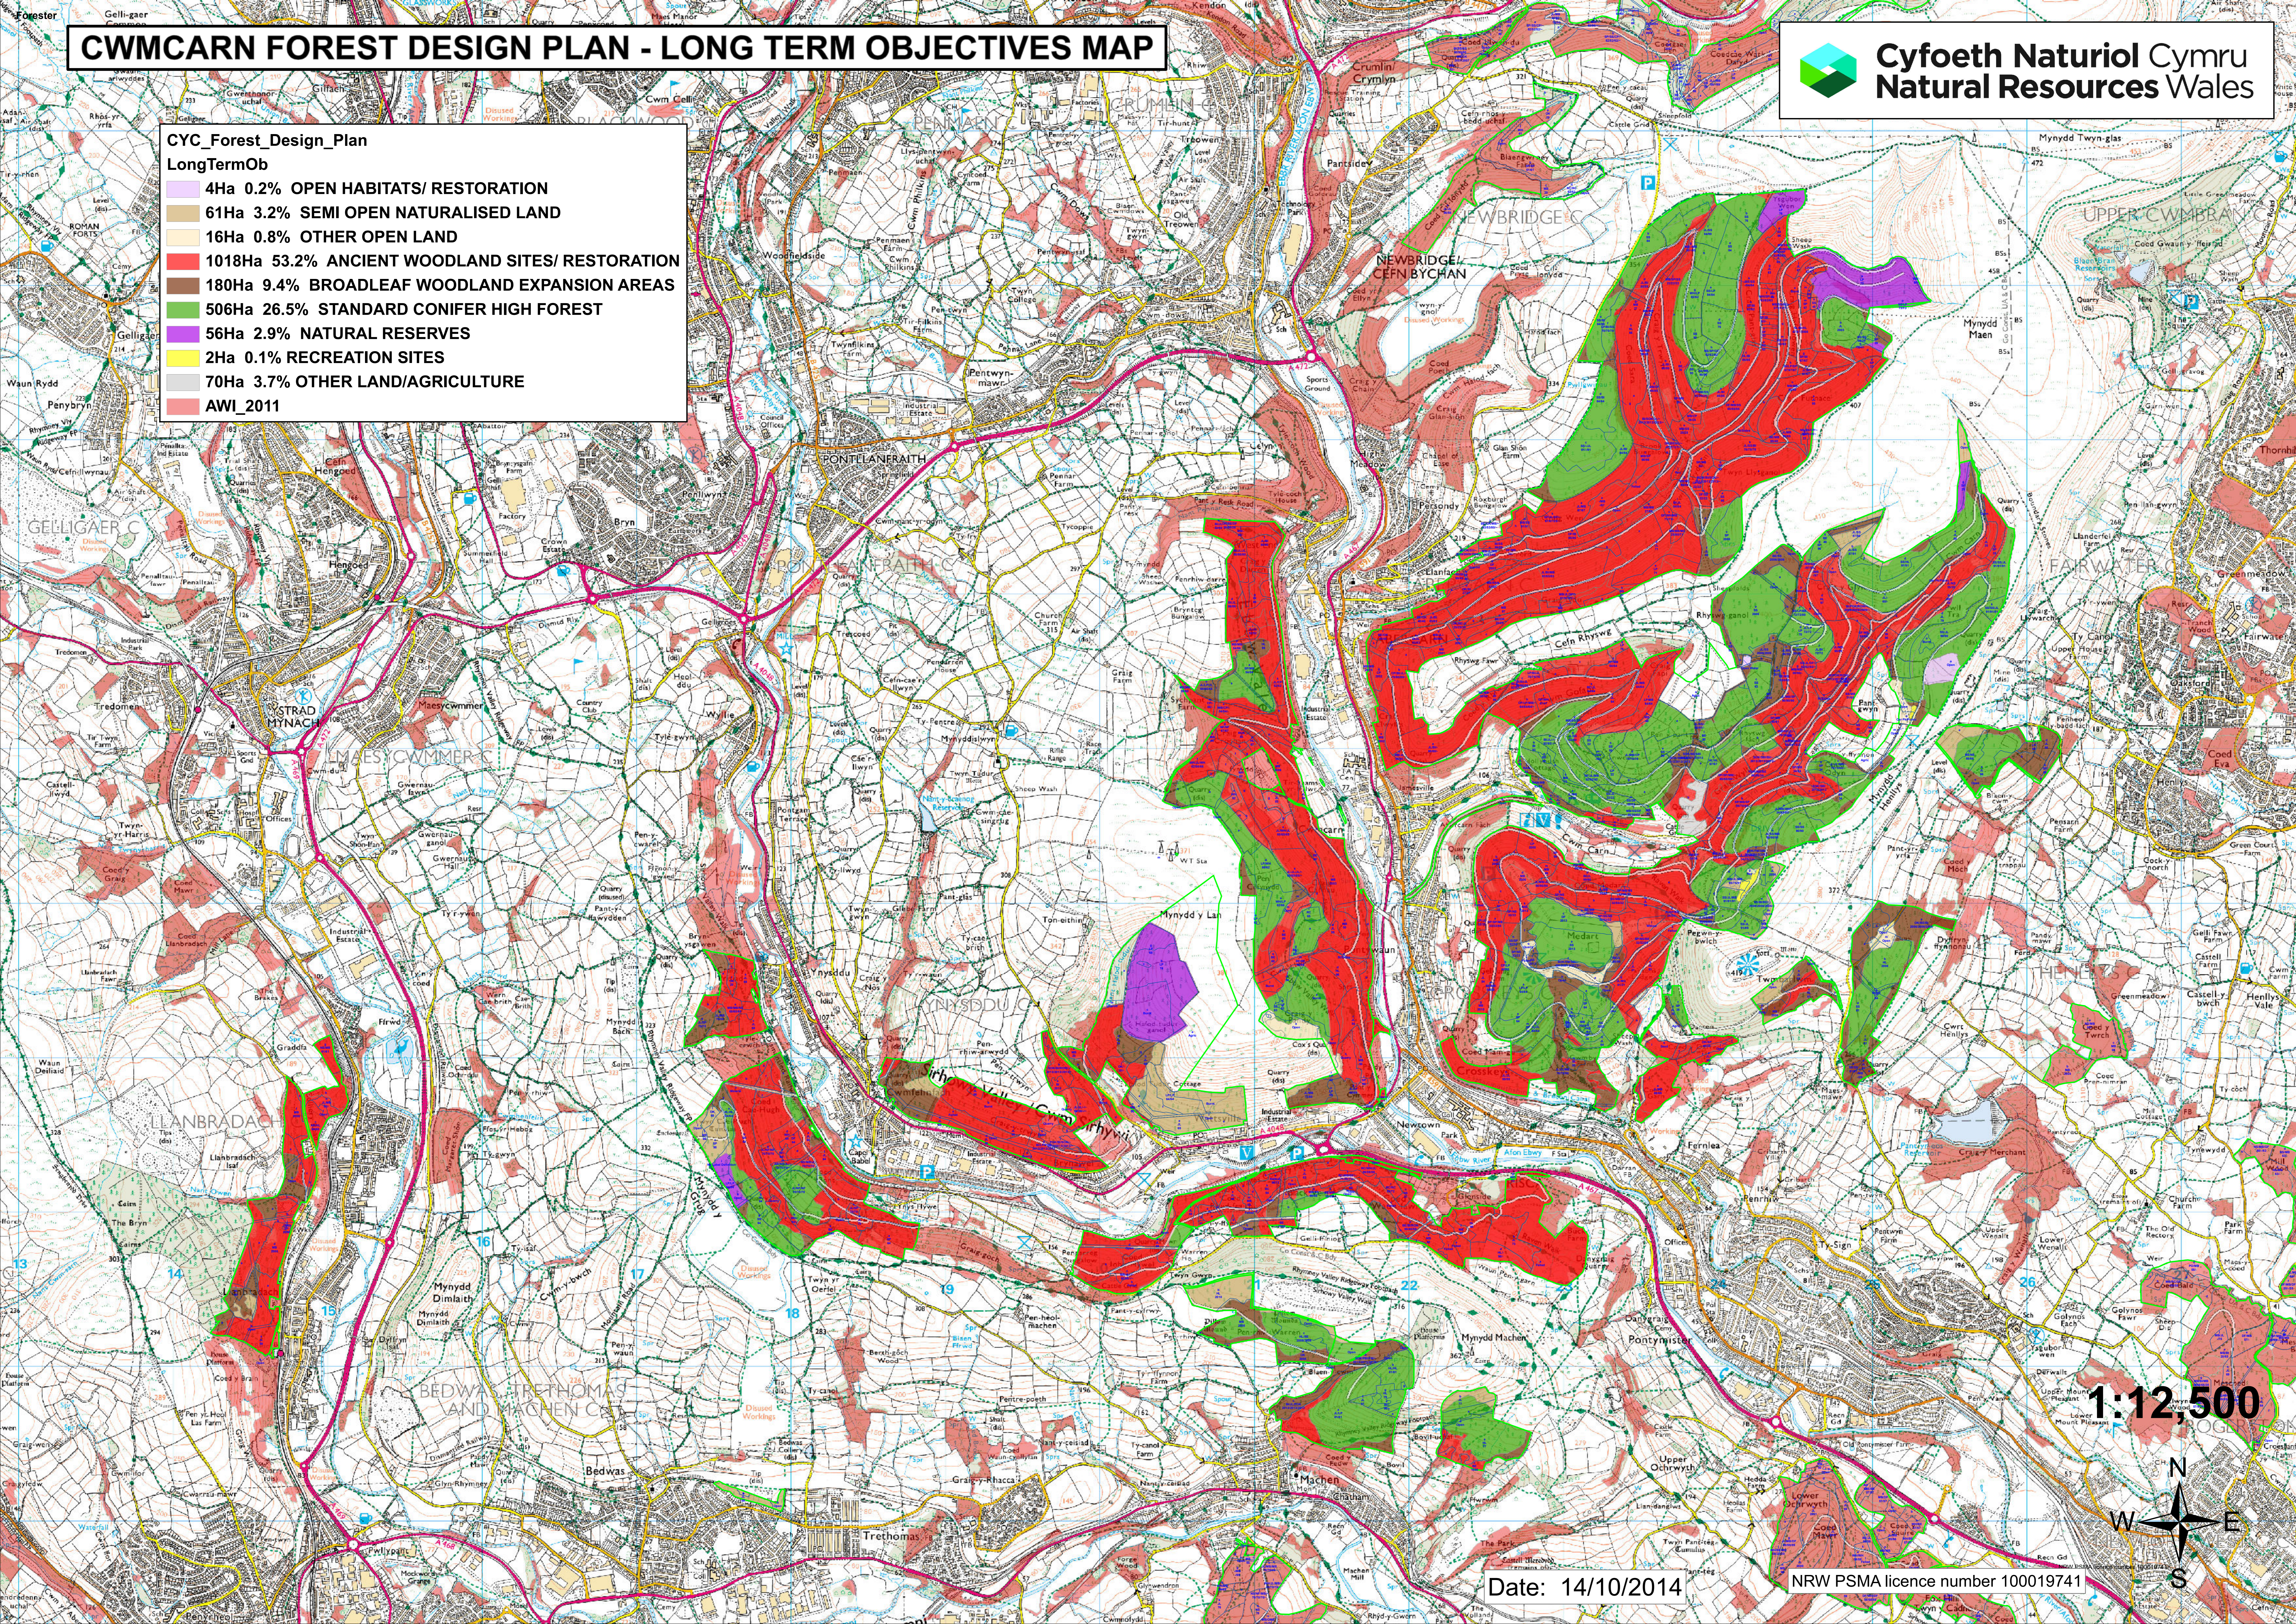

CWMCARN FOREST DESIGN PLAN - LONG TERM OBJECTIVES MAP

CYC_Forest_Design_Plan
LongTermOb

- 4Ha 0.2% OPEN HABITATS/ RESTORATION
- 61Ha 3.2% SEMI OPEN NATURALISED LAND
- 16Ha 0.8% OTHER OPEN LAND
- 1018Ha 53.2% ANCIENT WOODLAND SITES/ RESTORATION
- 180Ha 9.4% BROADLEAF WOODLAND EXPANSION AREAS
- 506Ha 26.5% STANDARD CONIFER HIGH FOREST
- 56Ha 2.9% NATURAL RESERVES
- 2Ha 0.1% RECREATION SITES
- 70Ha 3.7% OTHER LAND/AGRICULTURE
- AWI_2011

1:12,500

Date: 14/10/2014

NRW PSMA licence number 100019741