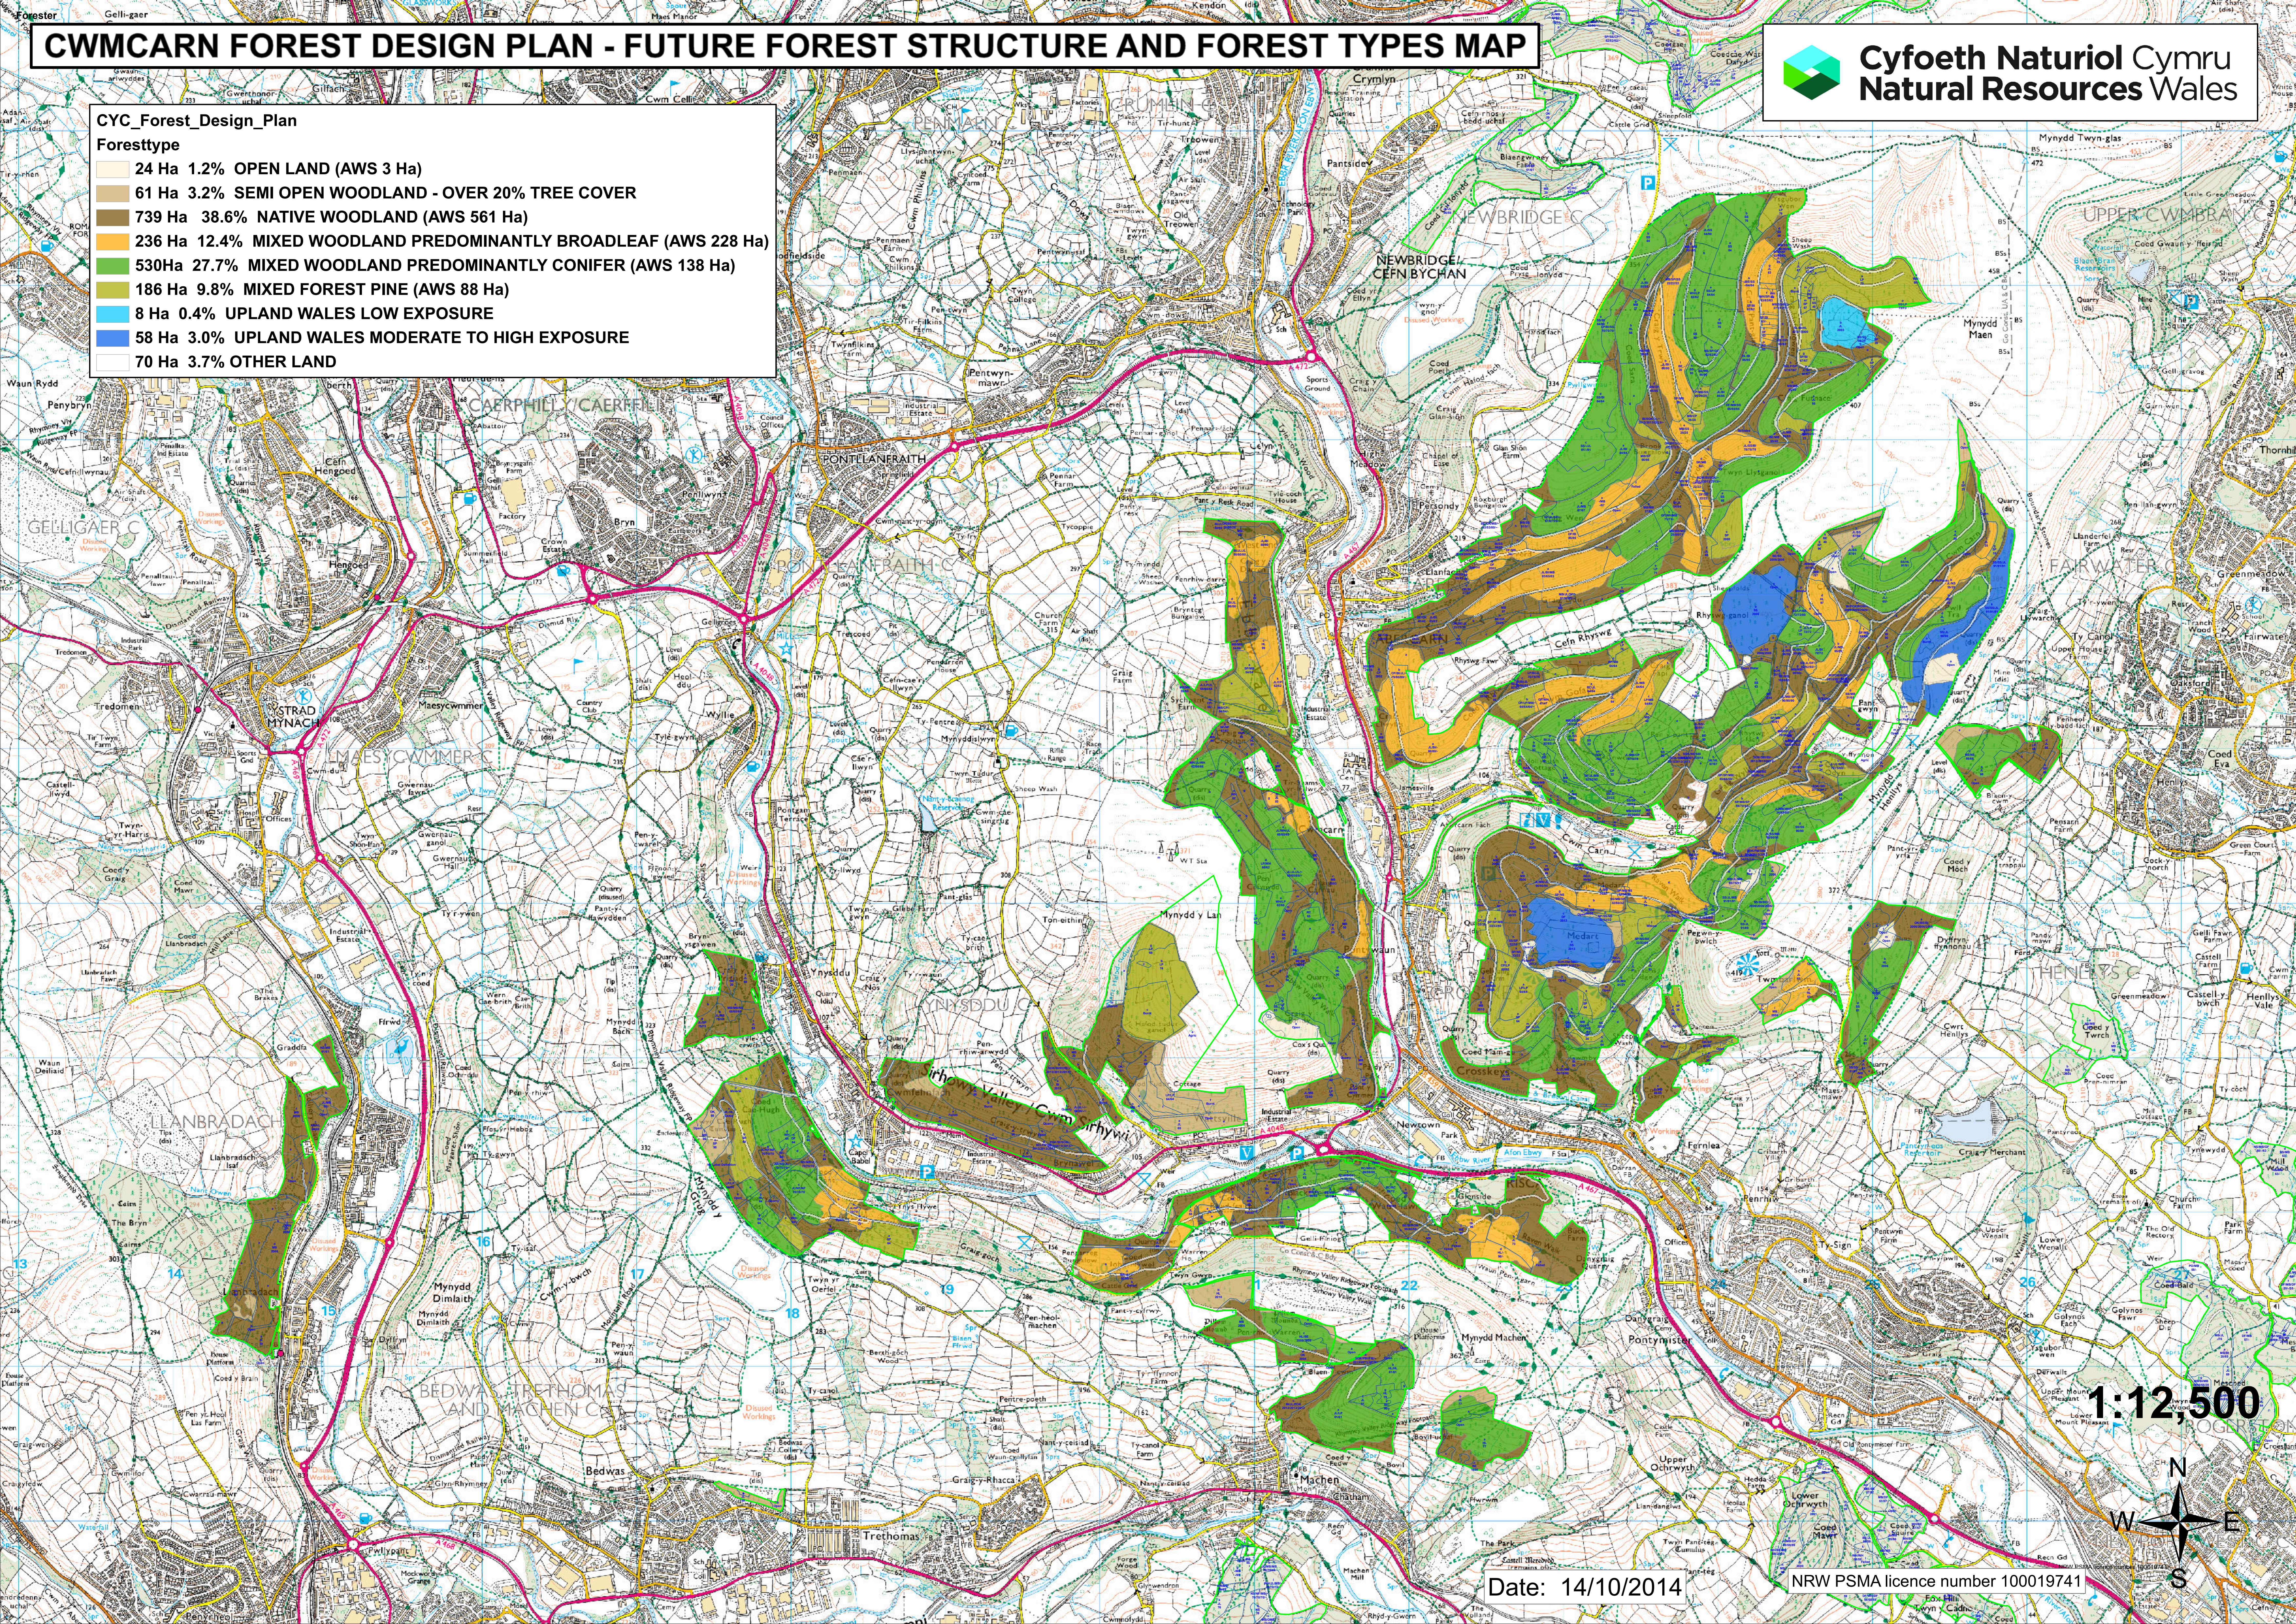

CWMCARN FOREST DESIGN PLAN - FUTURE FOREST STRUCTURE AND FOREST TYPES MAP

CYC_Forest_Design_Plan

Forestype

24 Ha	1.2%	OPEN LAND (AWS 3 Ha)
61 Ha	3.2%	SEMI OPEN WOODLAND - OVER 20% TREE COVER
739 Ha	38.6%	NATIVE WOODLAND (AWS 561 Ha)
236 Ha	12.4%	MIXED WOODLAND PREDOMINANTLY BROADLEAF (AWS 228 Ha)
530 Ha	27.7%	MIXED WOODLAND PREDOMINANTLY CONIFER (AWS 138 Ha)
186 Ha	9.8%	MIXED FOREST PINE (AWS 88 Ha)
8 Ha	0.4%	UPLAND WALES LOW EXPOSURE
58 Ha	3.0%	UPLAND WALES MODERATE TO HIGH EXPOSURE
70 Ha	3.7%	OTHER LAND

1:12,500

Date: 14/10/2014

NRW PSMA licence number 100019741