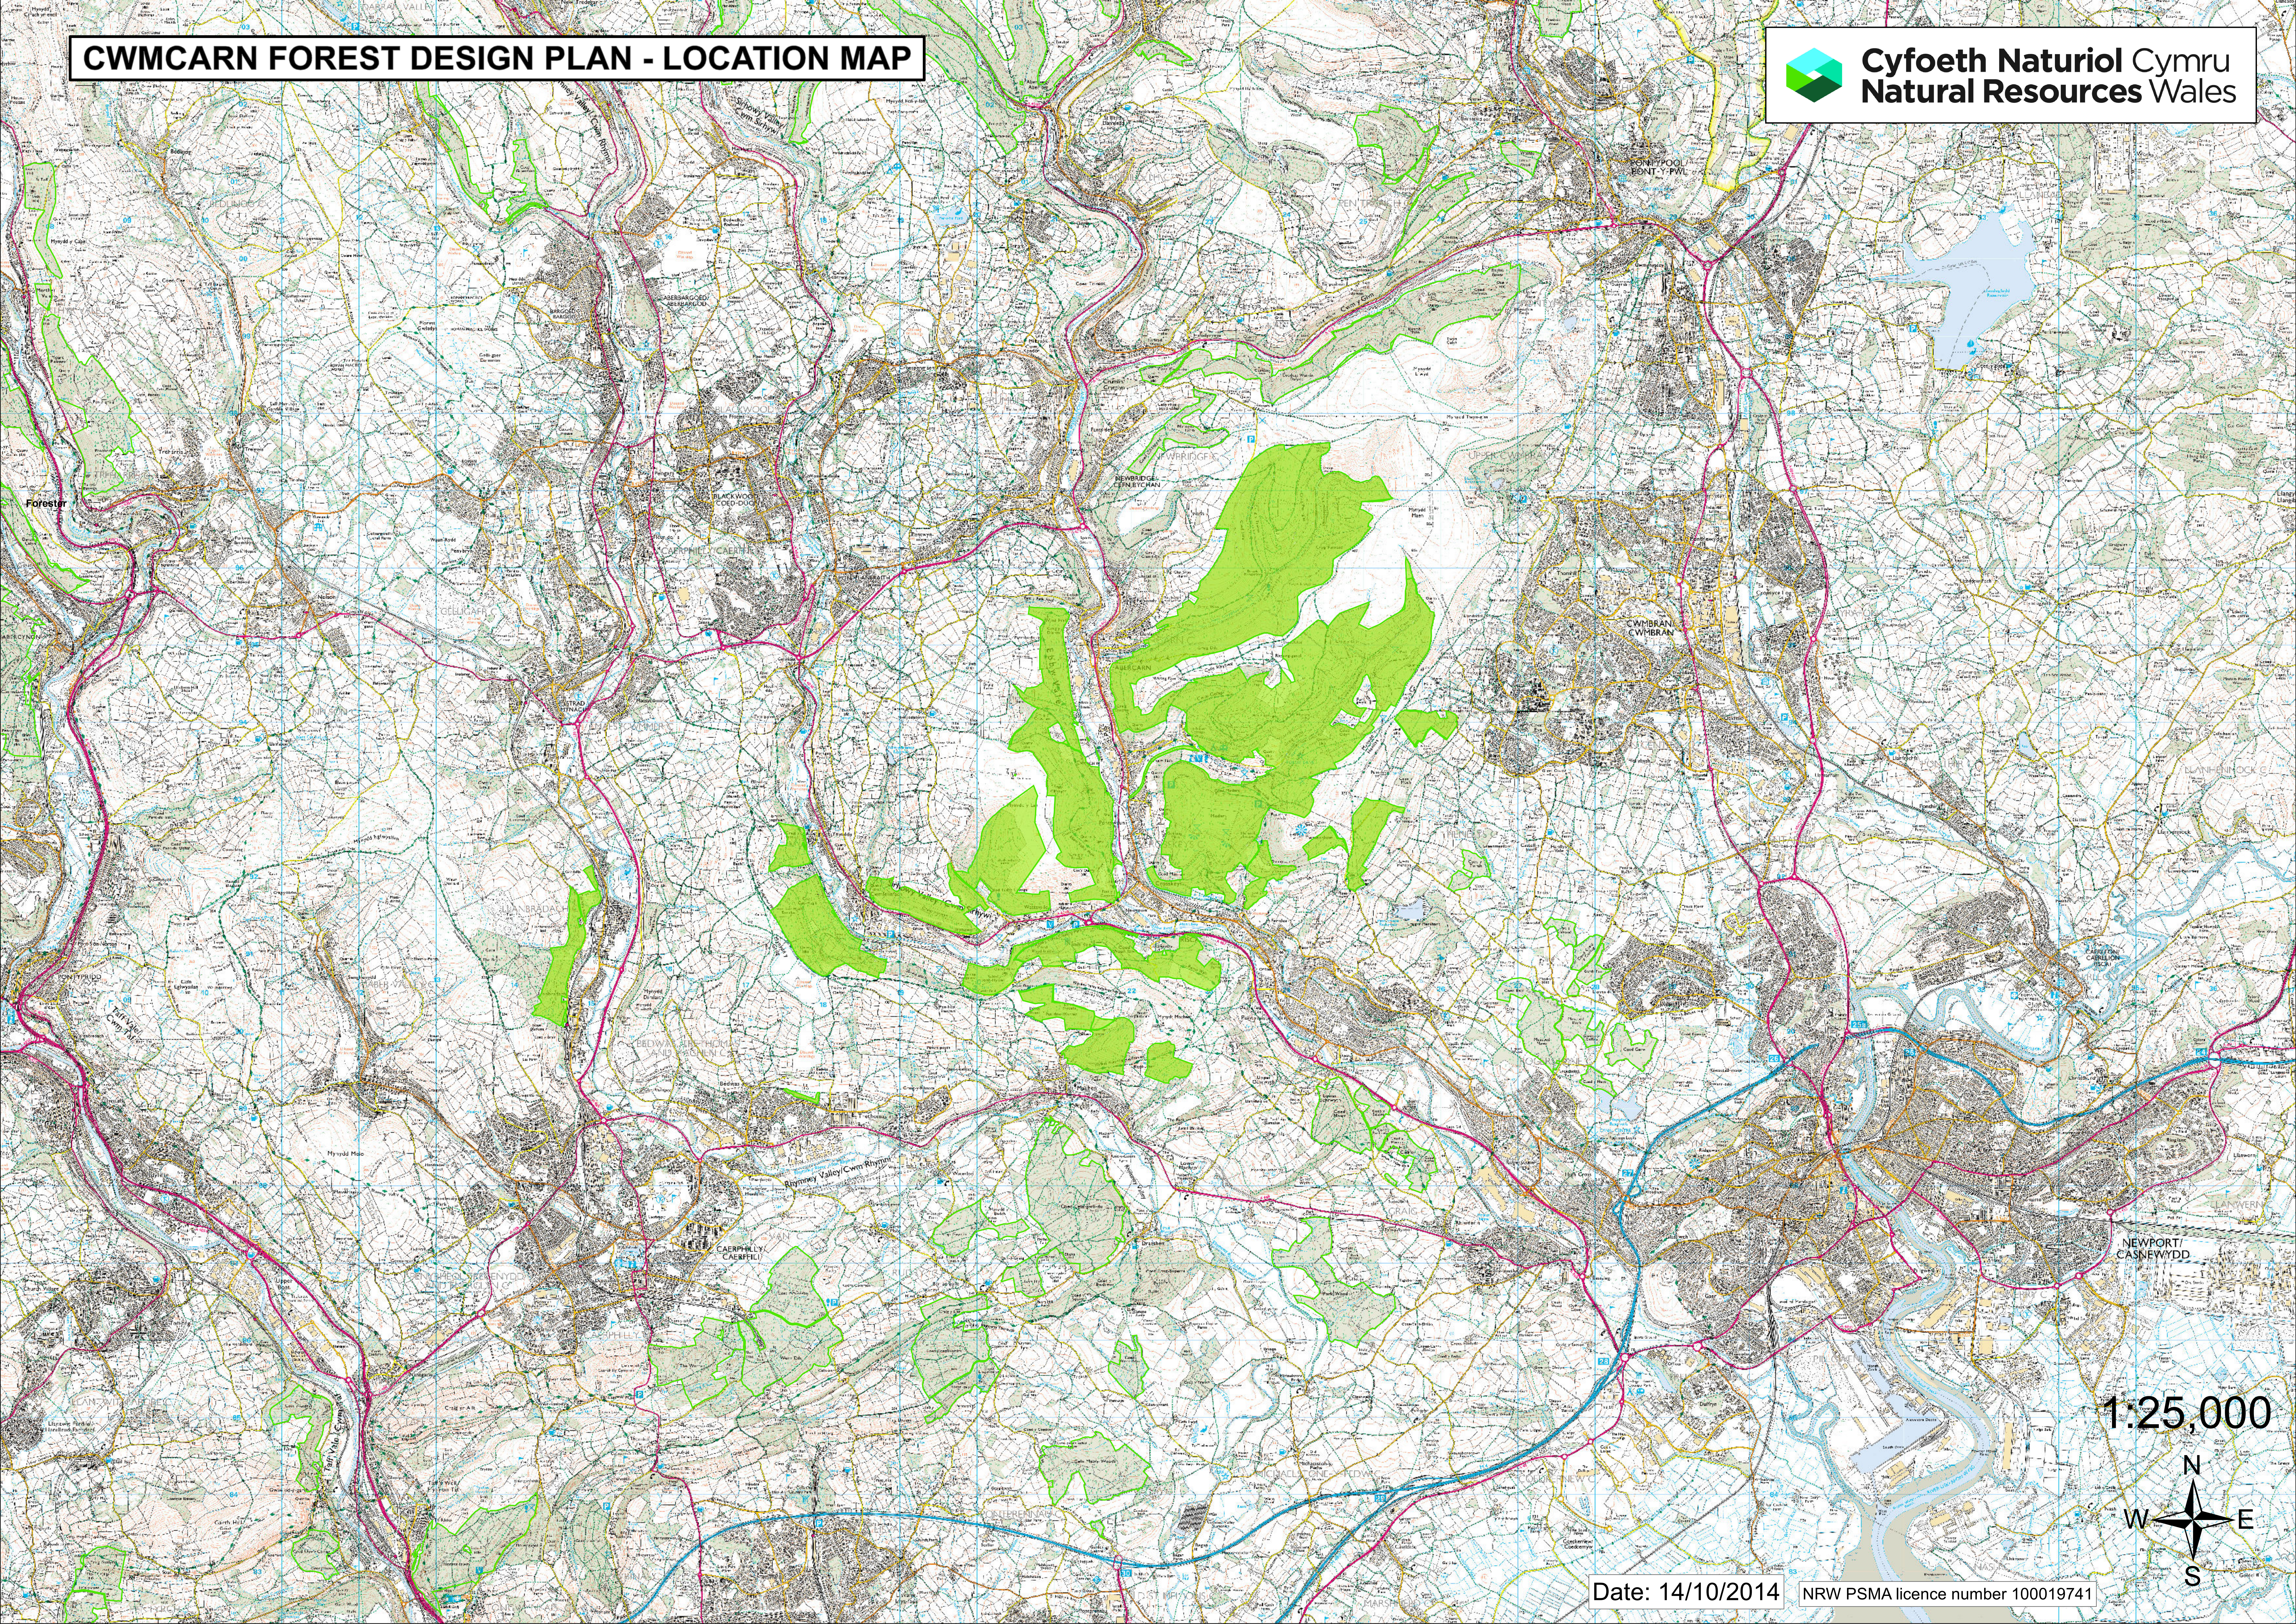

CWMCARN FOREST DESIGN PLAN - LOCATION MAP

1:25,000

Date: 14/10/2014

NRW PSMA licence number 100019741