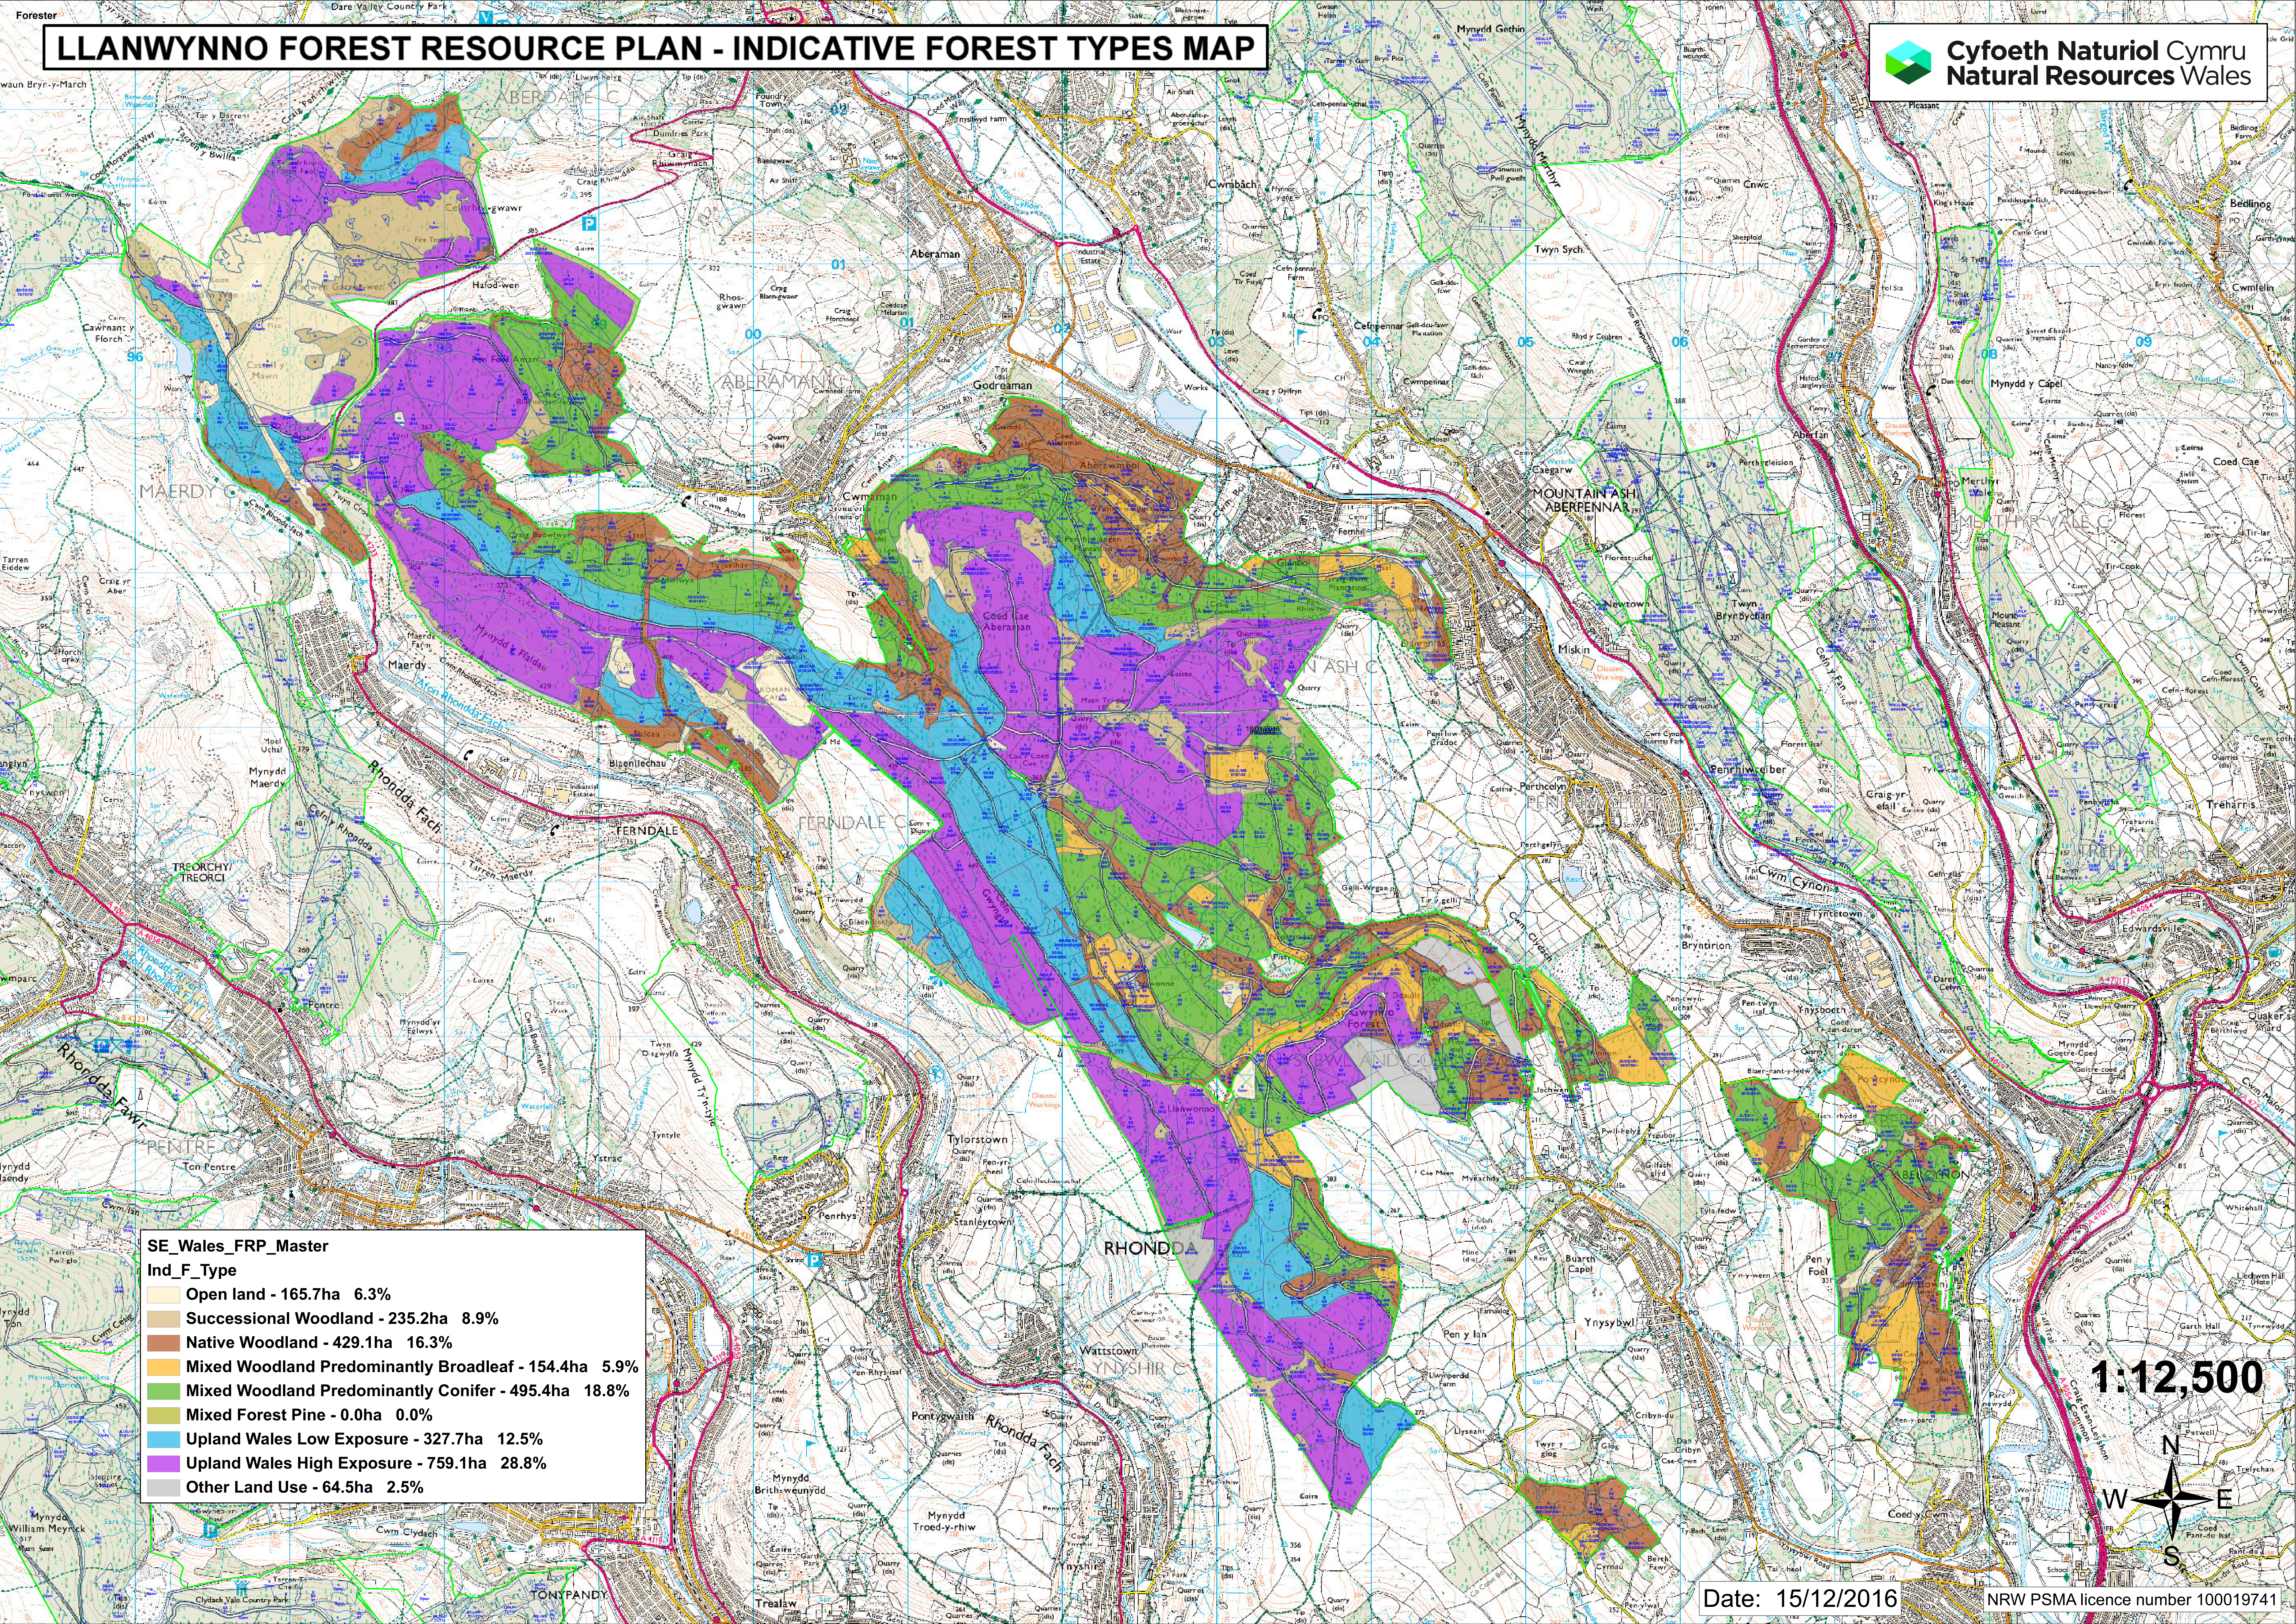

LLANWYNNO FOREST RESOURCE PLAN - INDICATIVE FOREST TYPES MAP

SE_Wales_FRP_Master
Ind_F_Type

	Open land - 165.7ha	6.3%
	Successional Woodland - 235.2ha	8.9%
	Native Woodland - 429.1ha	16.3%
	Mixed Woodland Predominantly Broadleaf - 154.4ha	5.9%
	Mixed Woodland Predominantly Conifer - 495.4ha	18.8%
	Mixed Forest Pine - 0.0ha	0.0%
	Upland Wales Low Exposure - 327.7ha	12.5%
	Upland Wales High Exposure - 759.1ha	28.8%
	Other Land Use - 64.5ha	2.5%

1:12,500

Date: 15/12/2016

NRW PSMA licence number 100019741