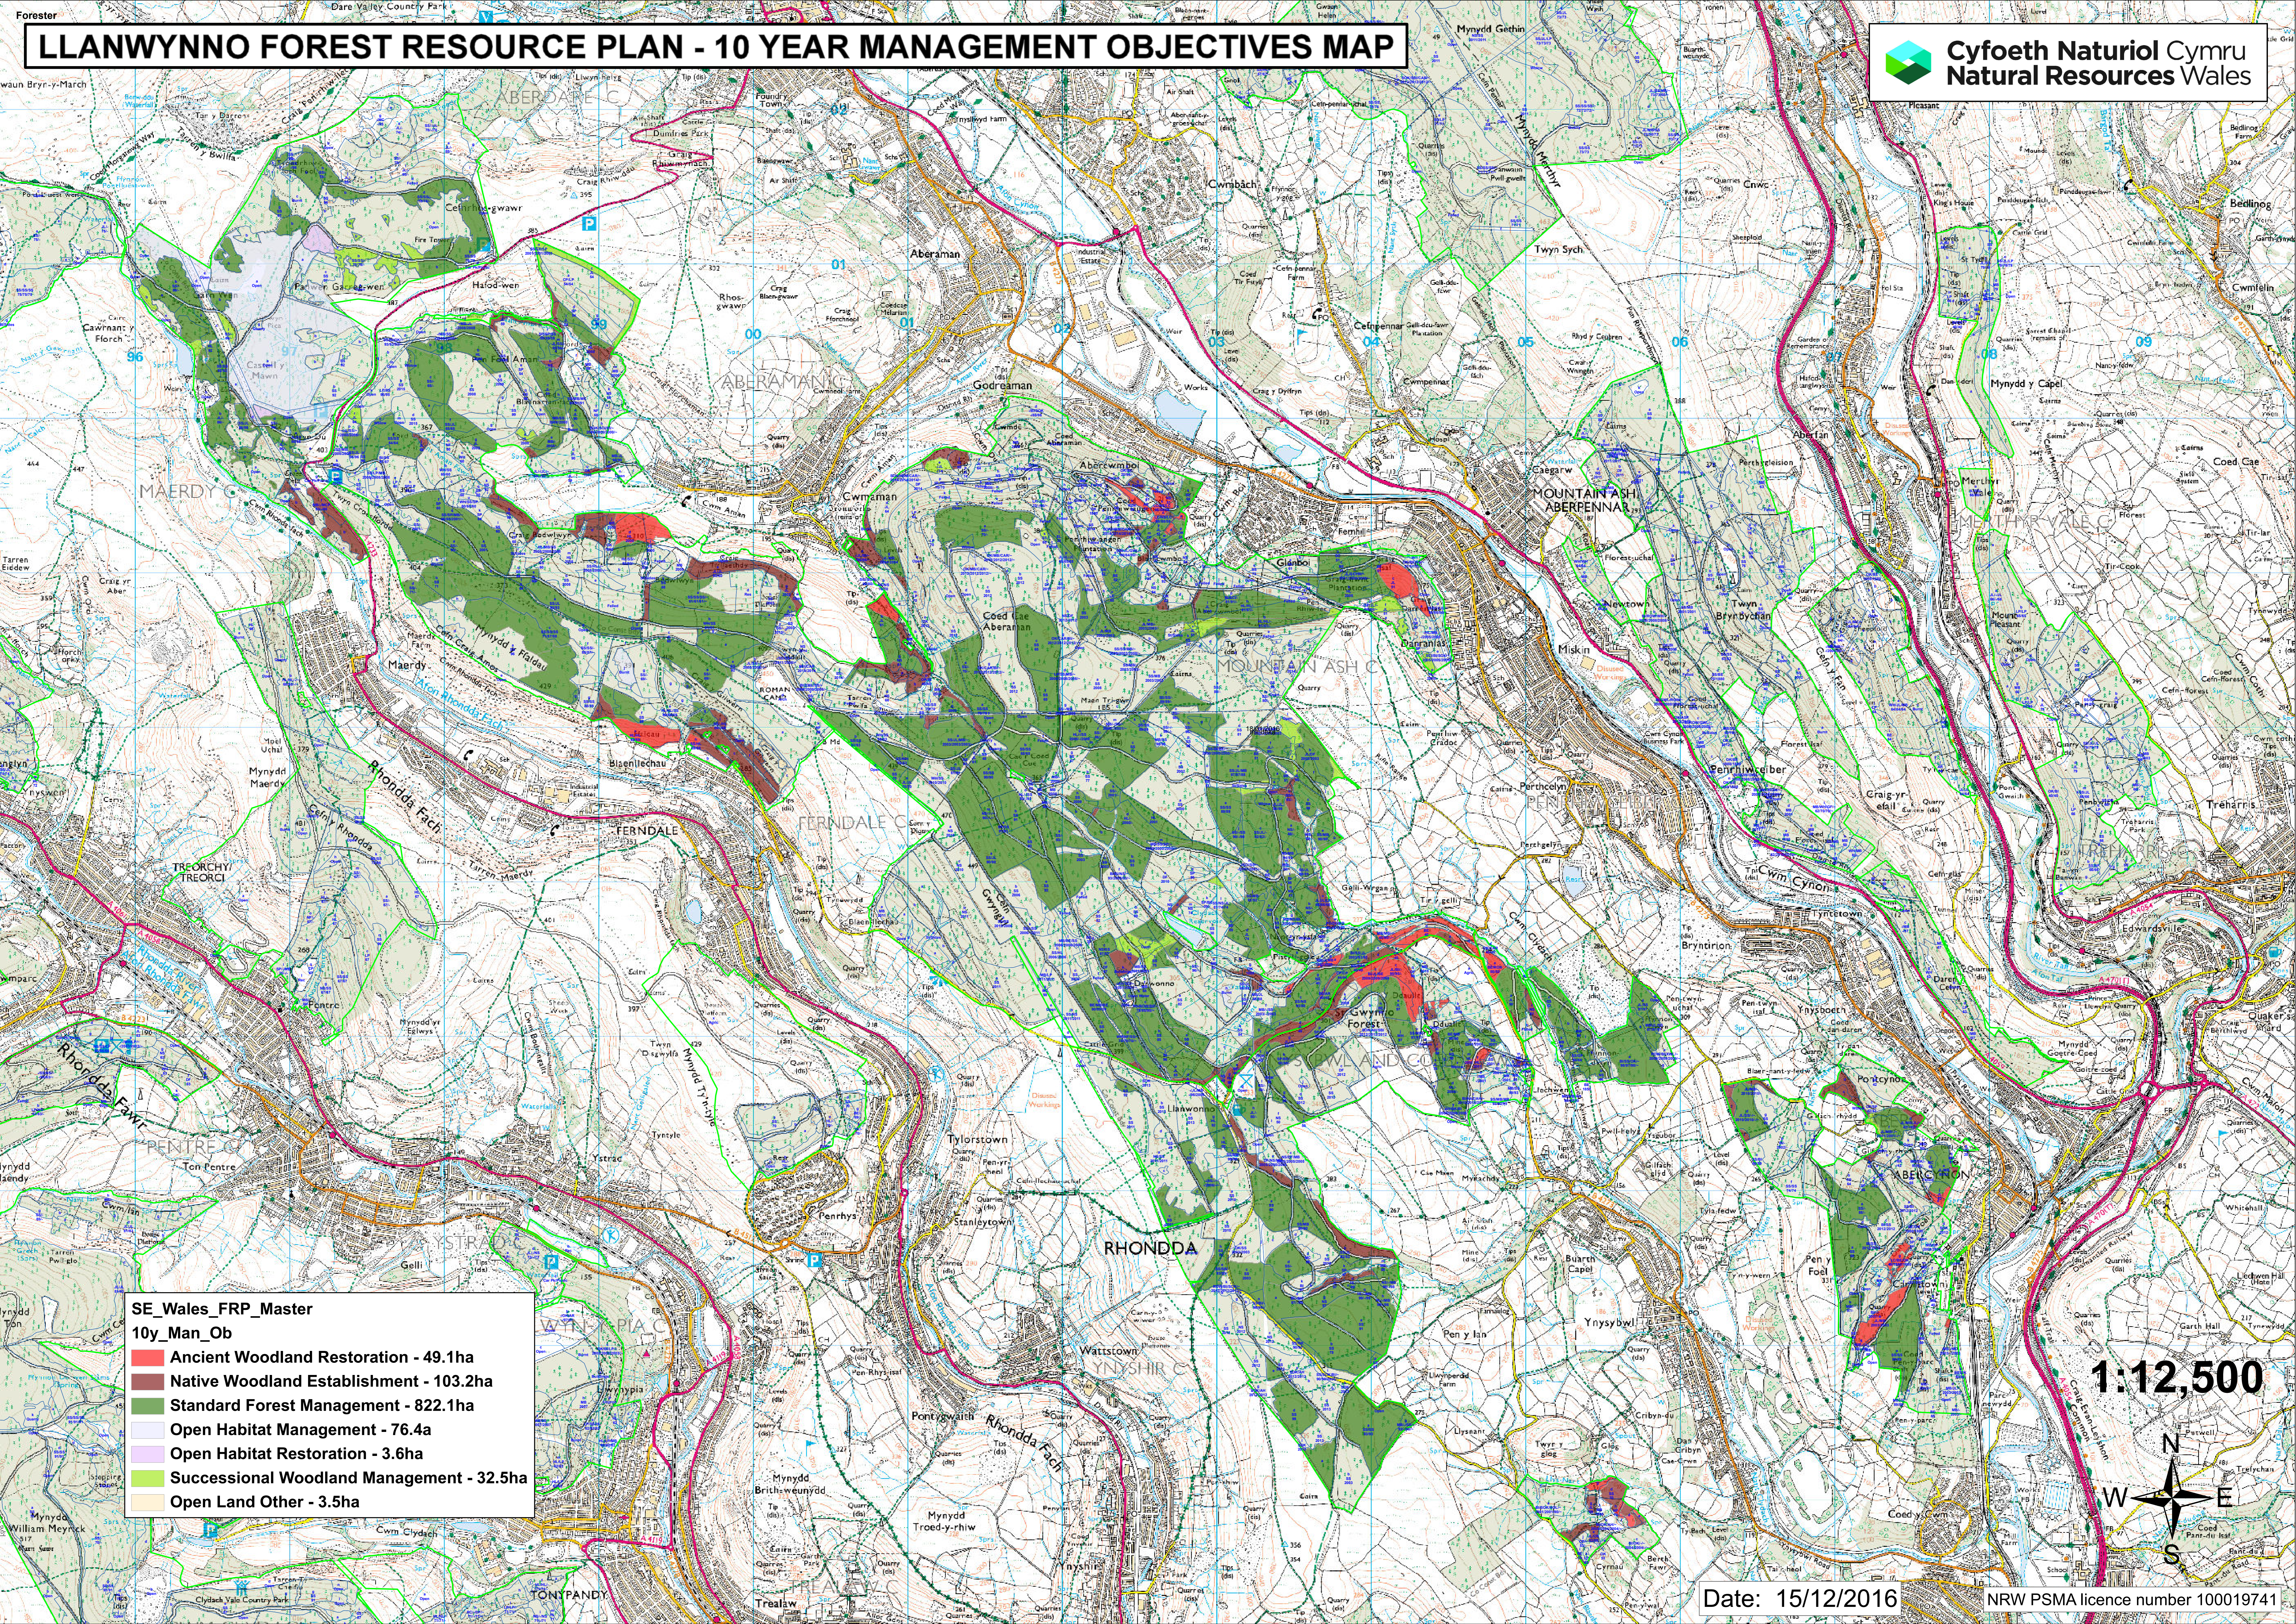

# LLANWYNNO FOREST RESOURCE PLAN - 10 YEAR MANAGEMENT OBJECTIVES MAP

**SE\_Wales\_FRP\_Master**  
**10y\_Man\_Ob**

- Ancient Woodland Restoration - 49.1ha
- Native Woodland Establishment - 103.2ha
- Standard Forest Management - 822.1ha
- Open Habitat Management - 76.4a
- Open Habitat Restoration - 3.6ha
- Successional Woodland Management - 32.5ha
- Open Land Other - 3.5ha

**1:12,500**

Date: 15/12/2016

NRW PSMA licence number 100019741