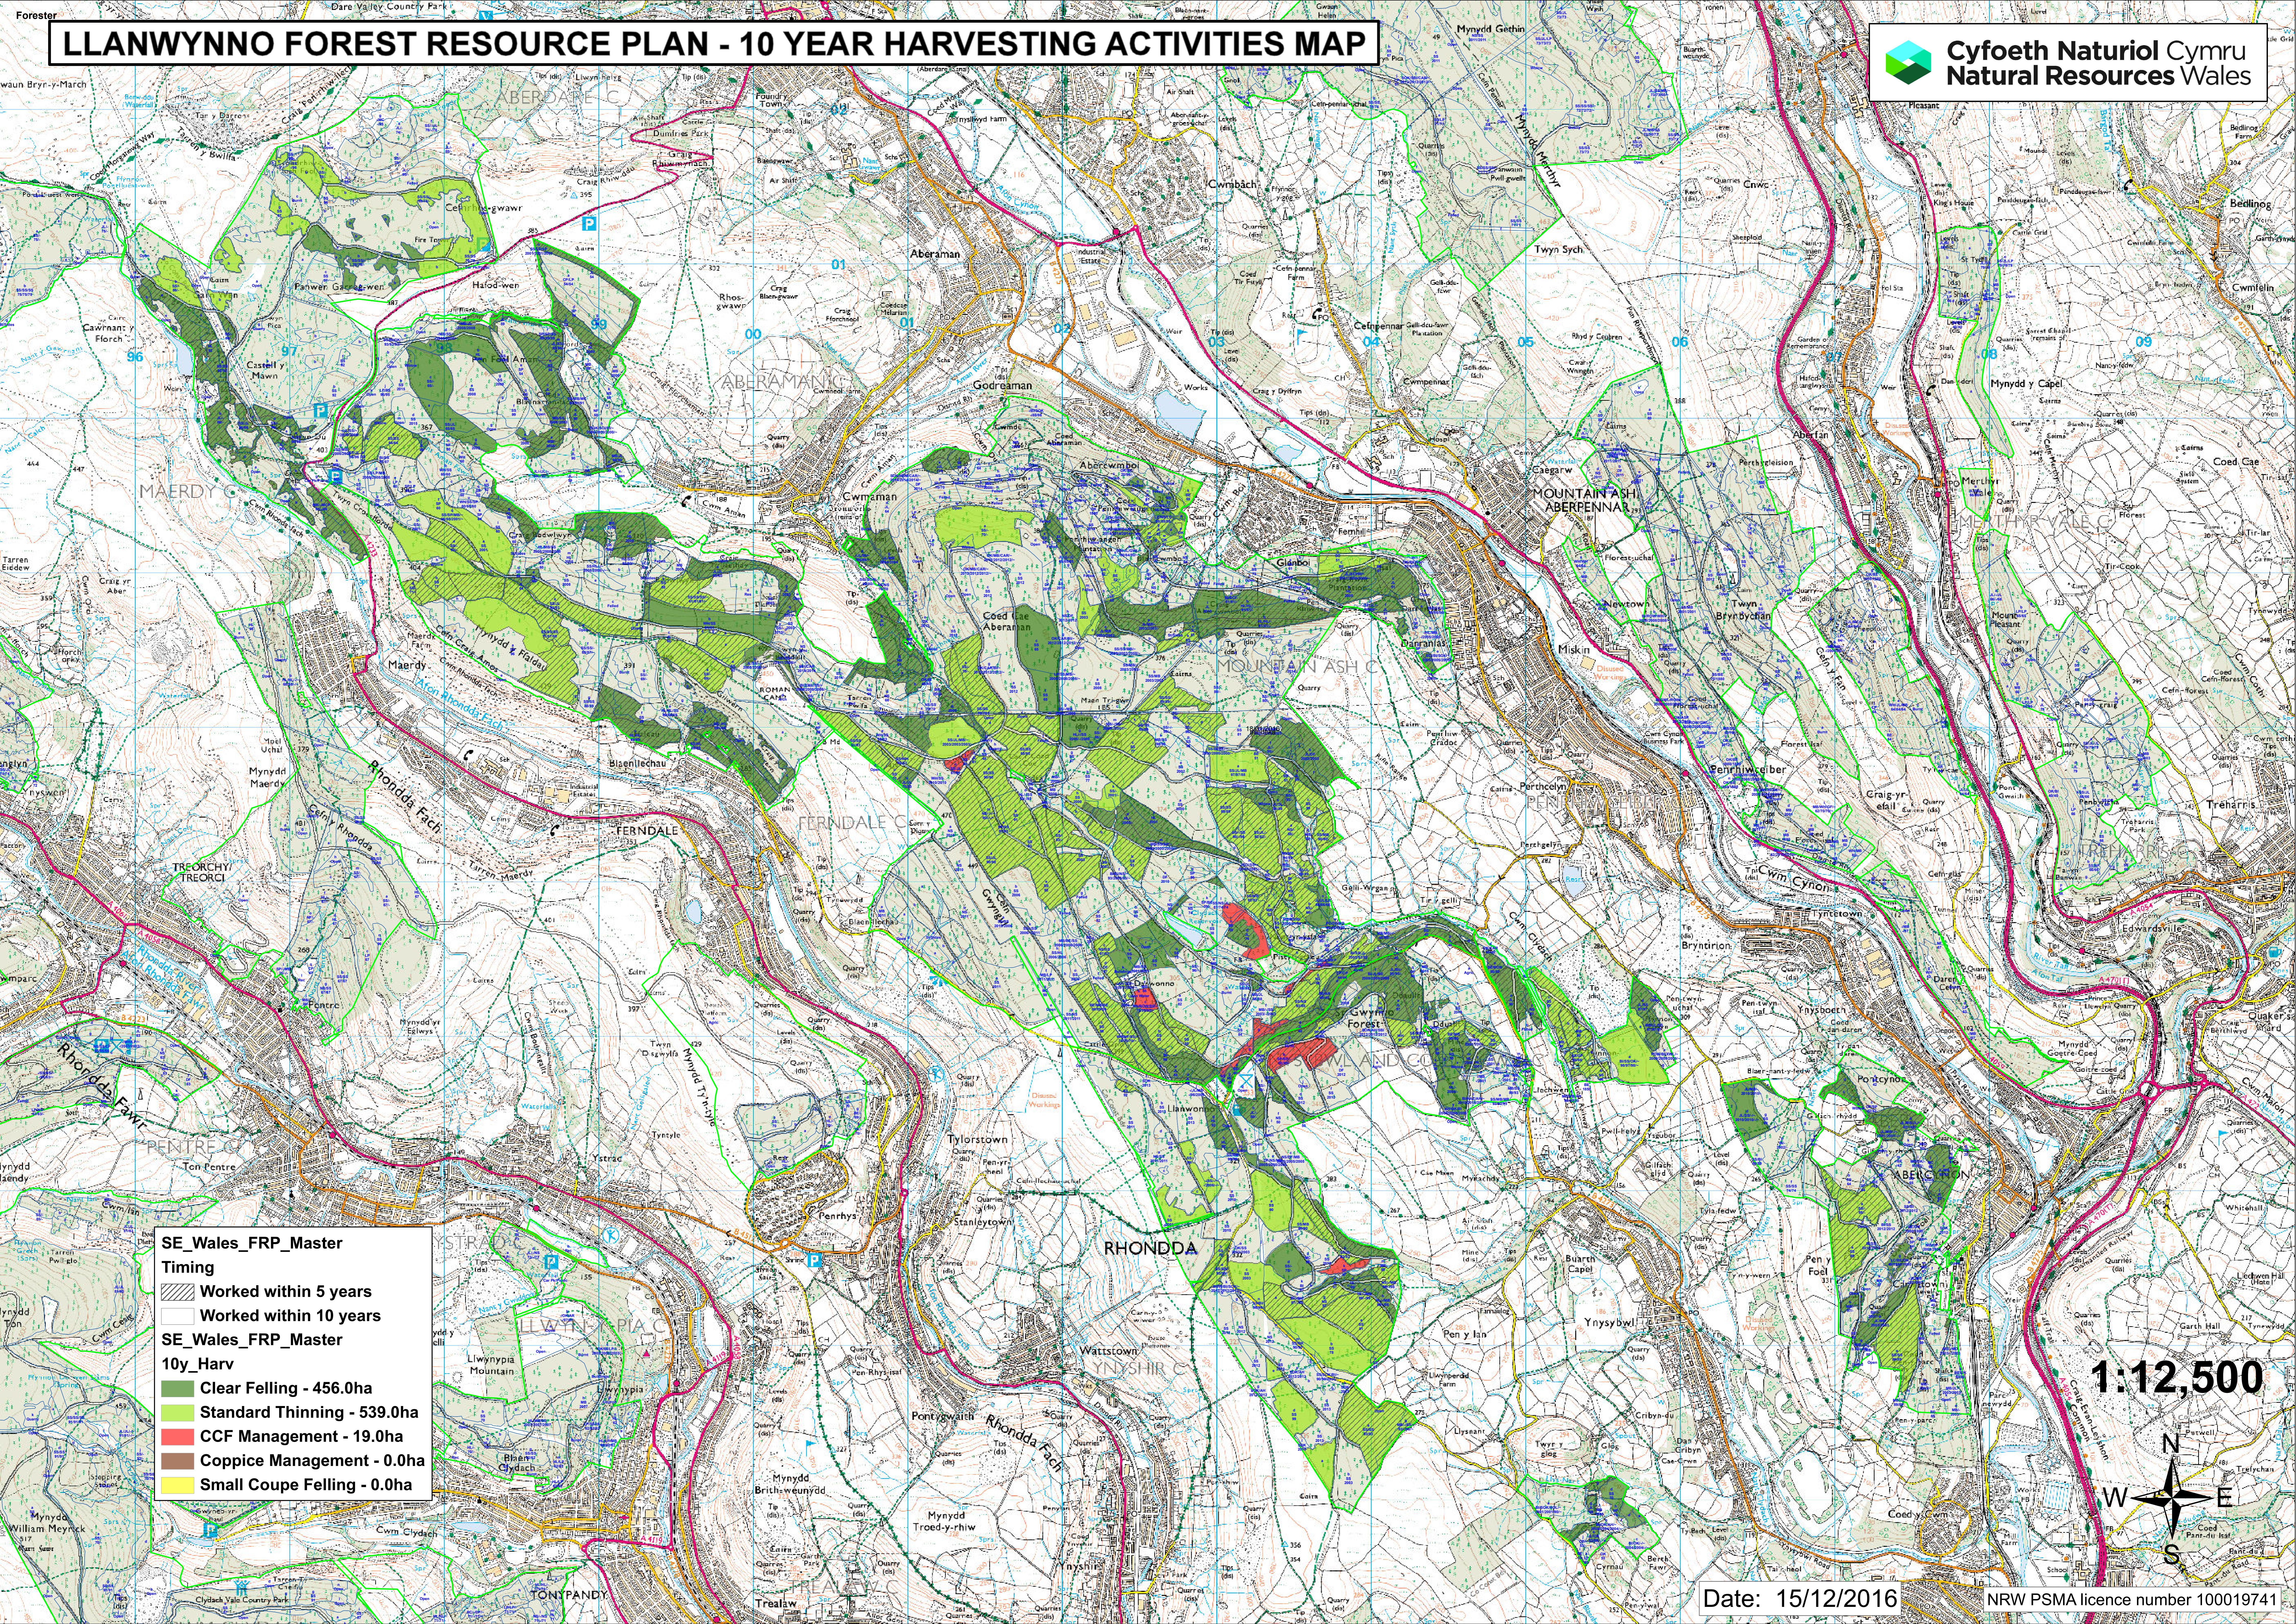

# LLANWYNNO FOREST RESOURCE PLAN - 10 YEAR HARVESTING ACTIVITIES MAP

**SE\_Wales\_FRP\_Master**  
Timing

- Worked within 5 years
- Worked within 10 years

**SE\_Wales\_FRP\_Master**  
10y\_Harv

- Clear Felling - 456.0ha
- Standard Thinning - 539.0ha
- CCF Management - 19.0ha
- Coppice Management - 0.0ha
- Small Coupe Felling - 0.0ha

**1:12,500**