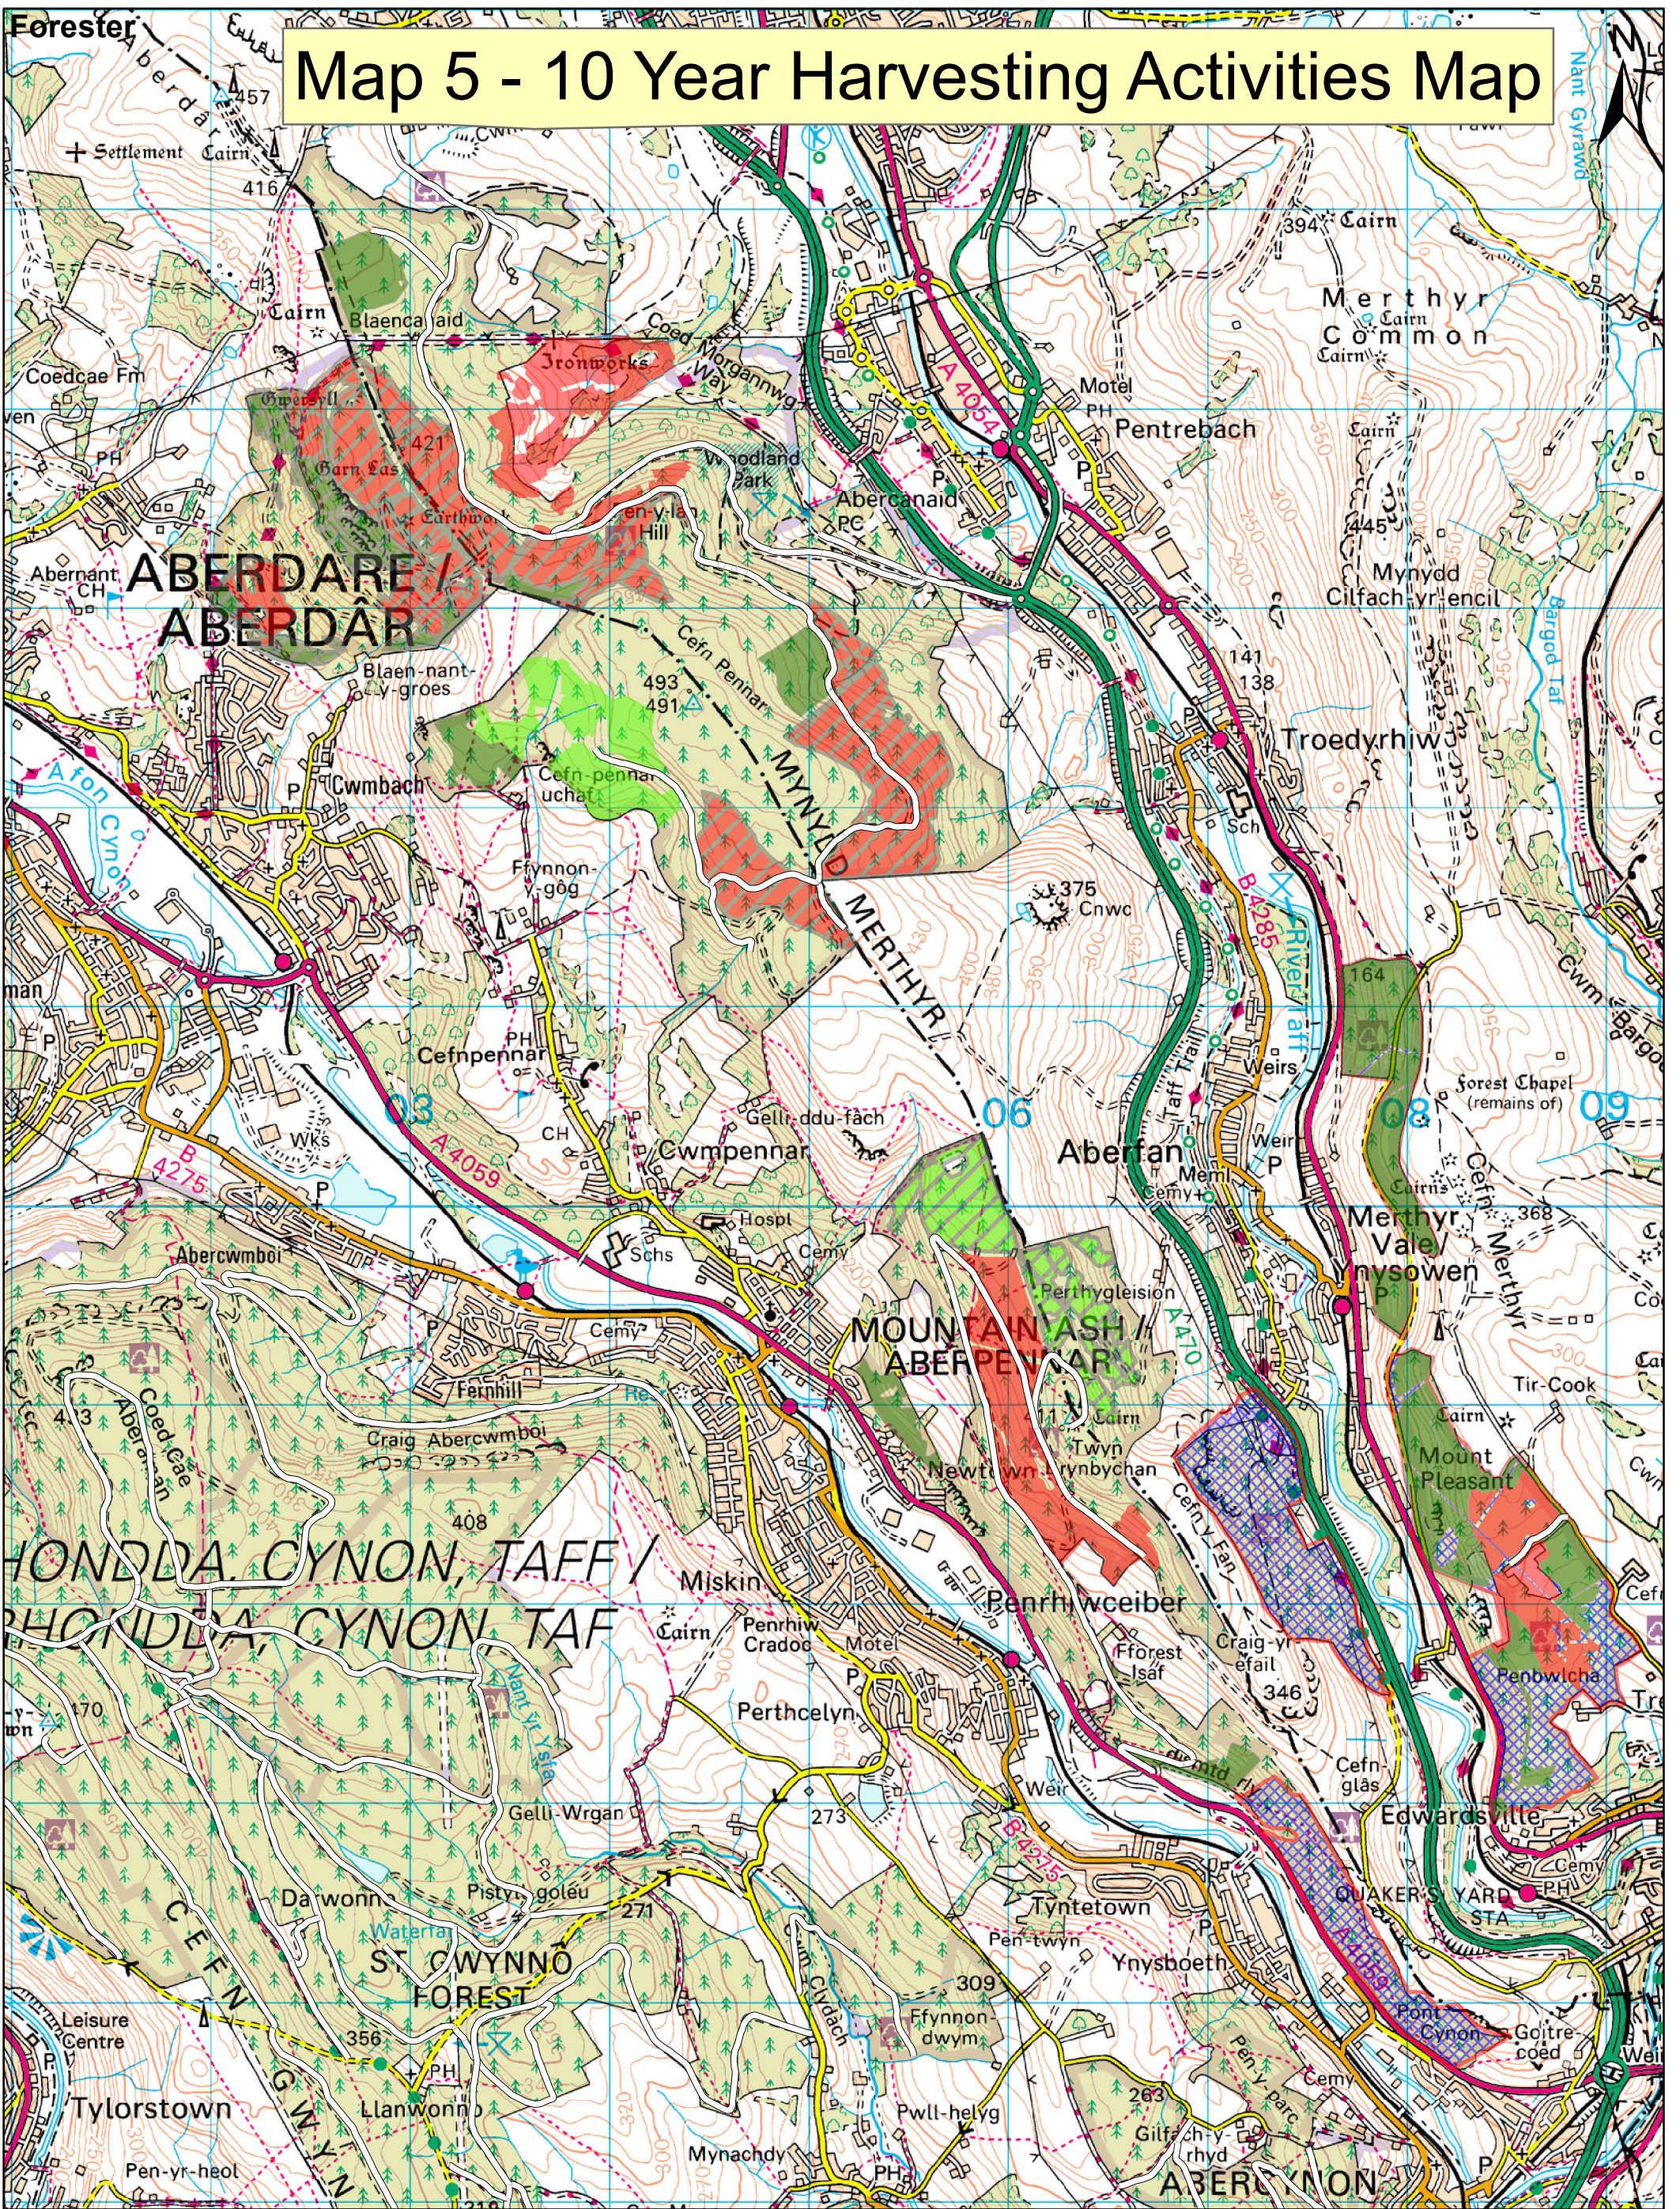

Map 5 - 10 Year Harvesting Activities Map

Forest District
Title - Map 4 - 10 year harvesting activities map
Type of Map Stock
Scale 1:30,000
Date: 16/02/2016

Legend

- | | | | |
|---|-----------|--|------------------------|
|  | CF |  | LIMITED ACCESS |
|  | LISS |  | worked within 5 years |
|  | TH |  | worked within 10 years |
|  | NO ACCESS | | |