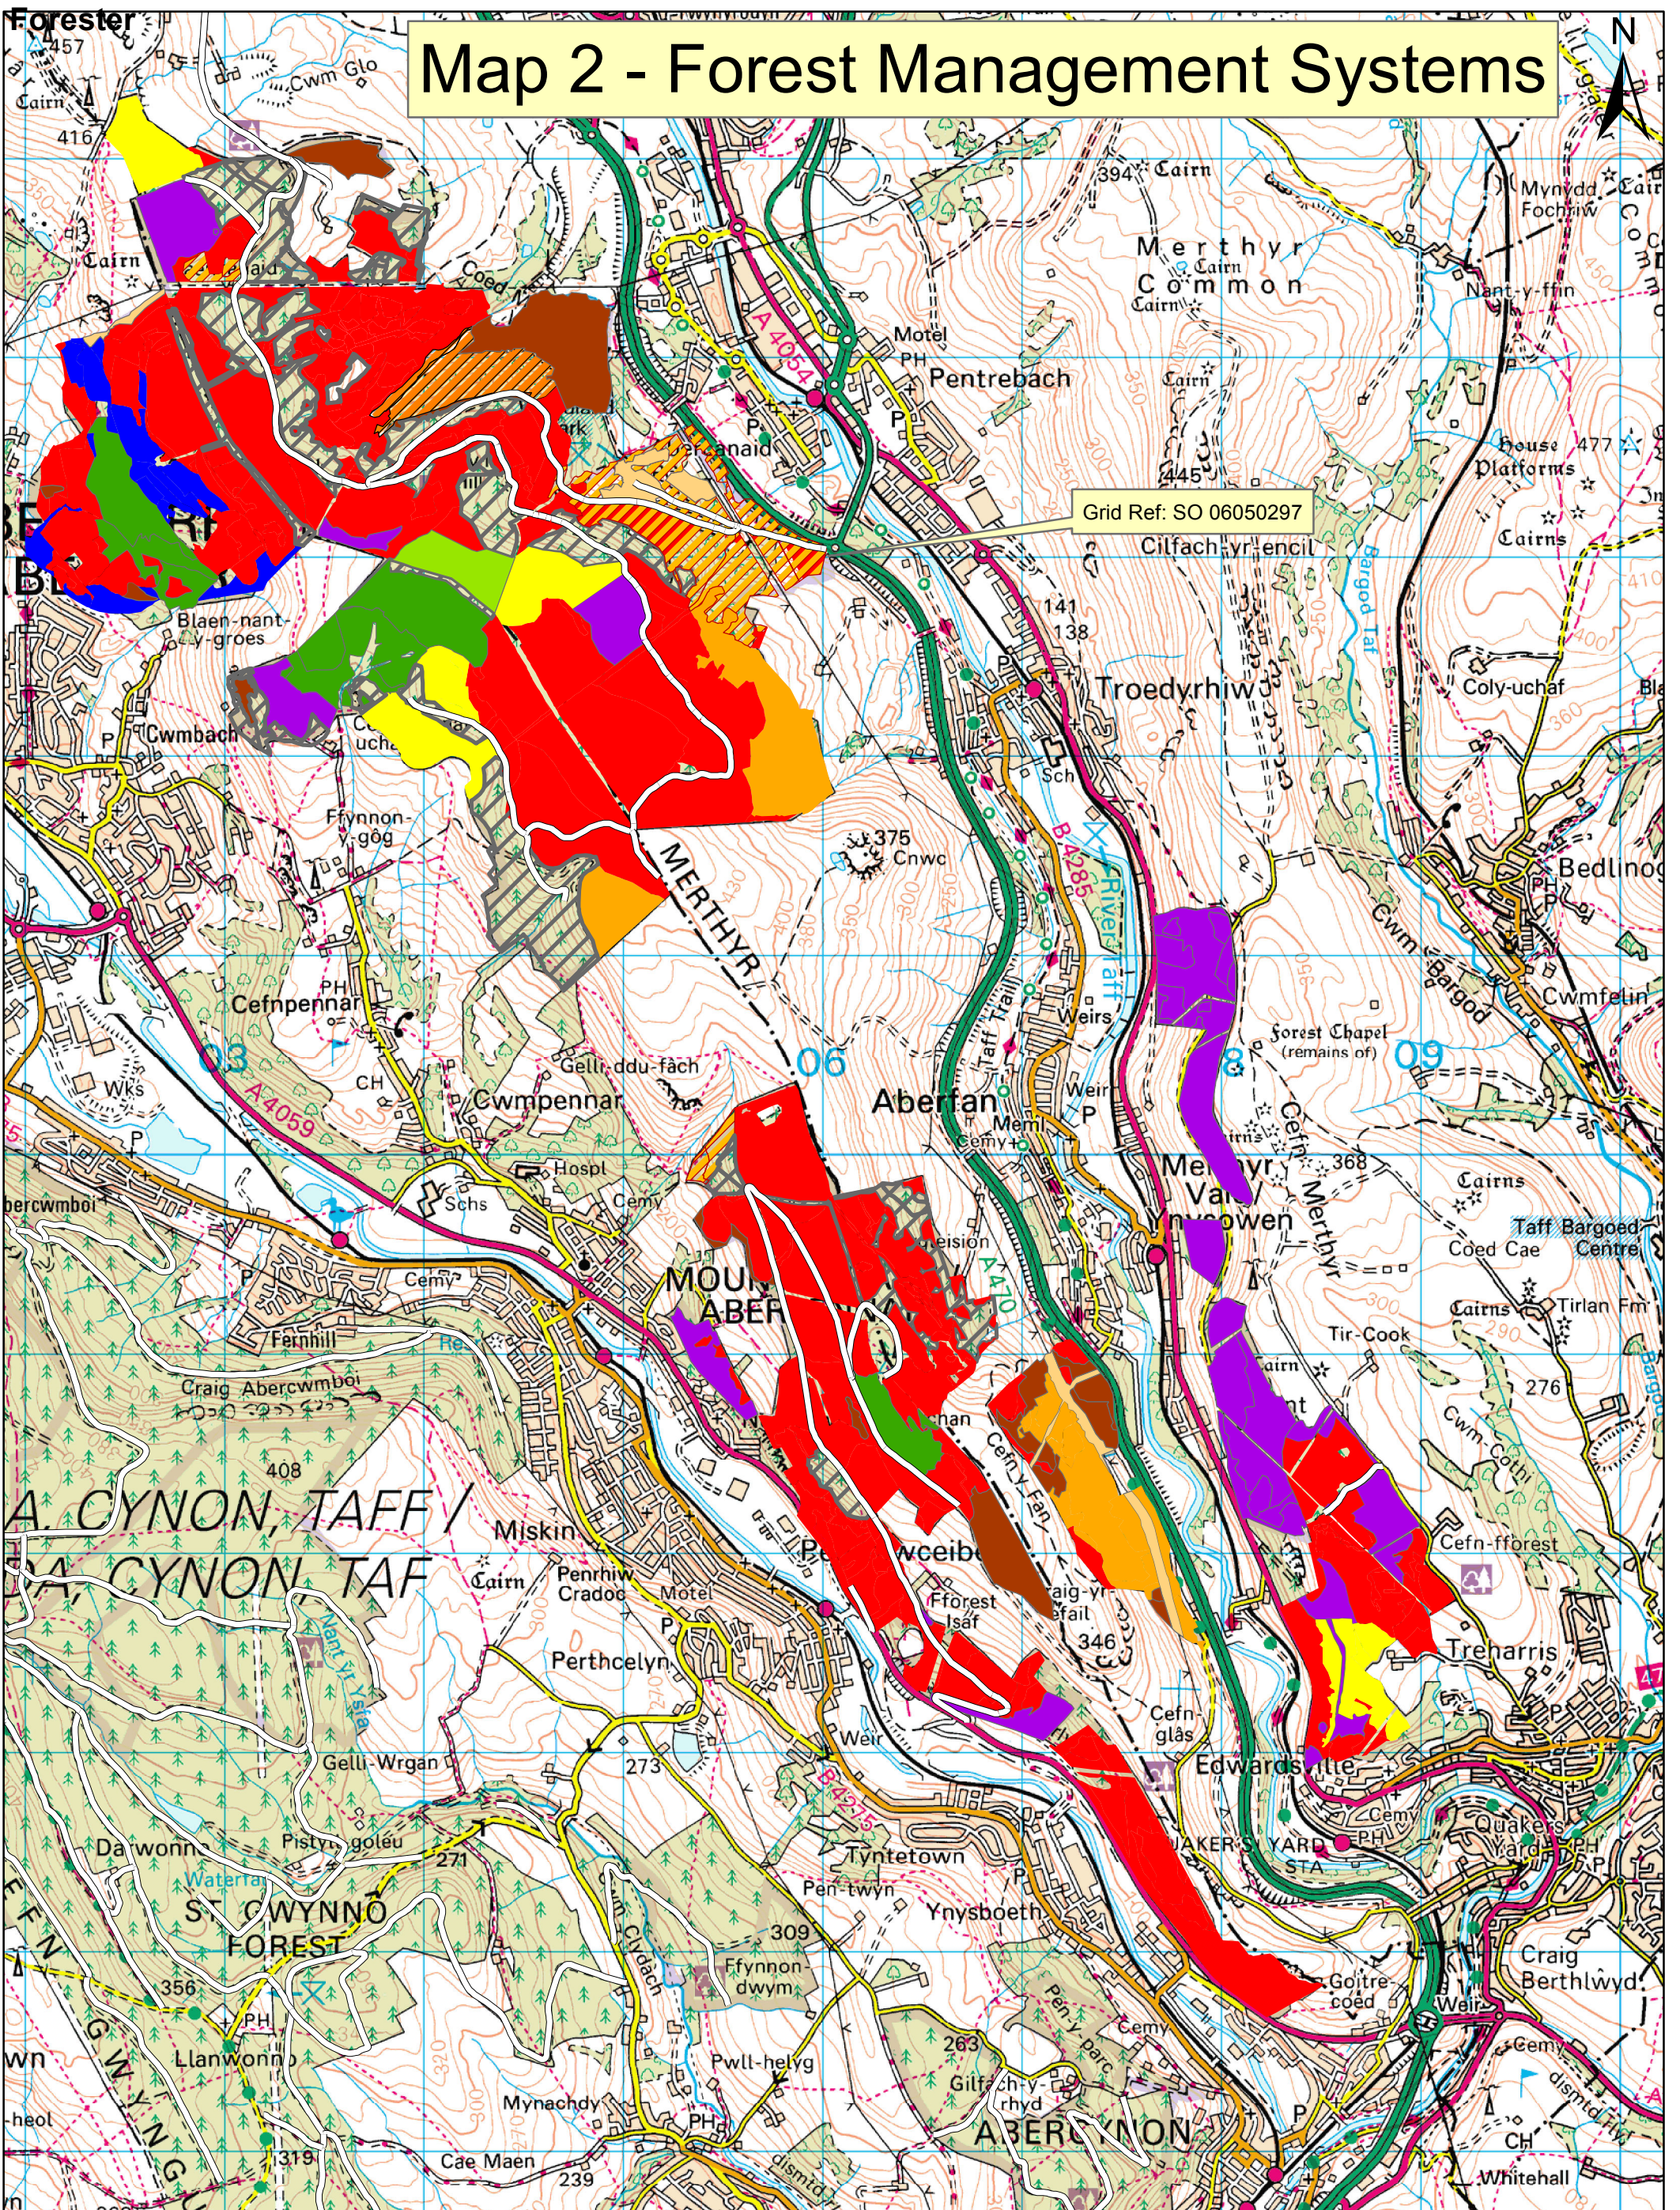

Map 2 - Forest Management Systems

Forest District - South East Region

Title
Type of Map - Map 2 Forest Management Systems
Scale 1:30,000
Date: 15/02/2016

Legend

mgmt_syst	Year Range	Symbol	Description
2012-16	2027-31	Light Blue	min int
2017-21	2032-36	Dark Blue	nat res
2022-26	2037-41	Purple	LTR
	Unassigned	Green	recent fell
	Liss	Red	open

Cyfoeth Naturiol Cymru
Natural Resources Wales