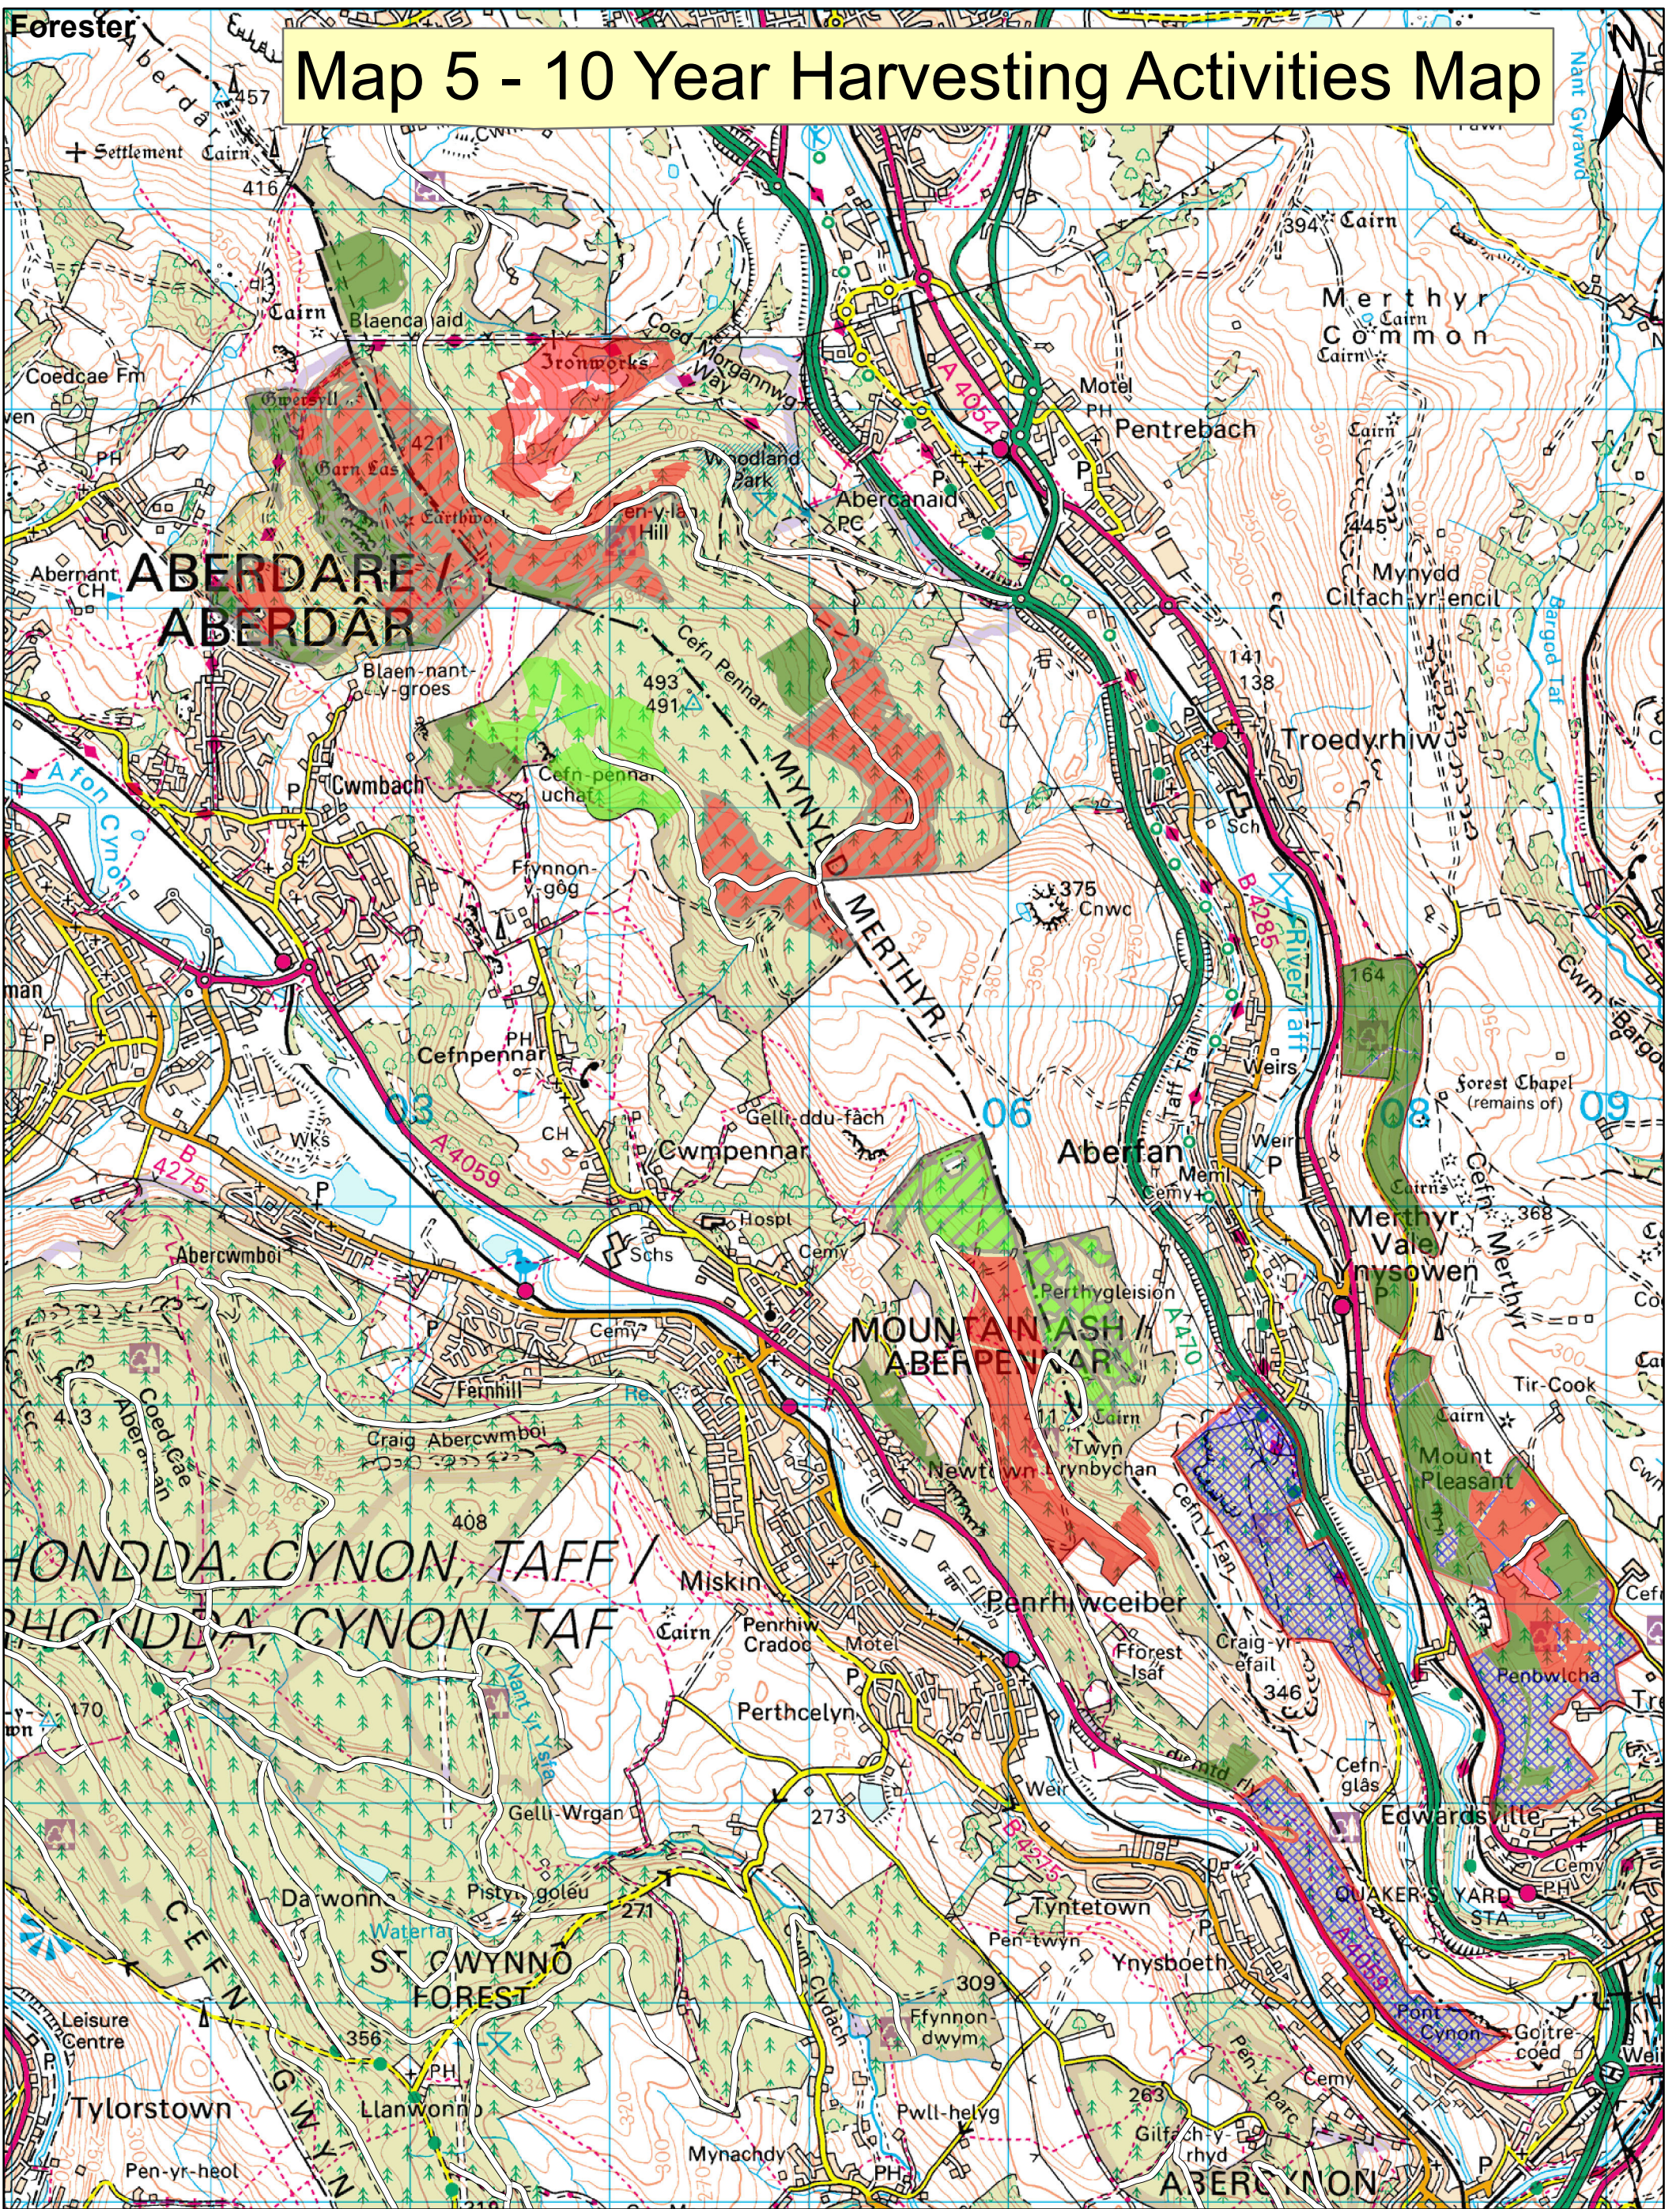

Map 5 - 10 Year Harvesting Activities Map

Forest District
Title - Map 4 - 10 year harvesting activities map
Type of Map Stock
Scale 1:30,000
Date: 16/02/2016

Legend

- | | | | |
|---|-----------|--|------------------------|
|  | LISS |  | LIMITED ACCESS |
|  | CF |  | worked within 5 years |
|  | TH |  | worked within 10 years |
|  | NO ACCESS | | |