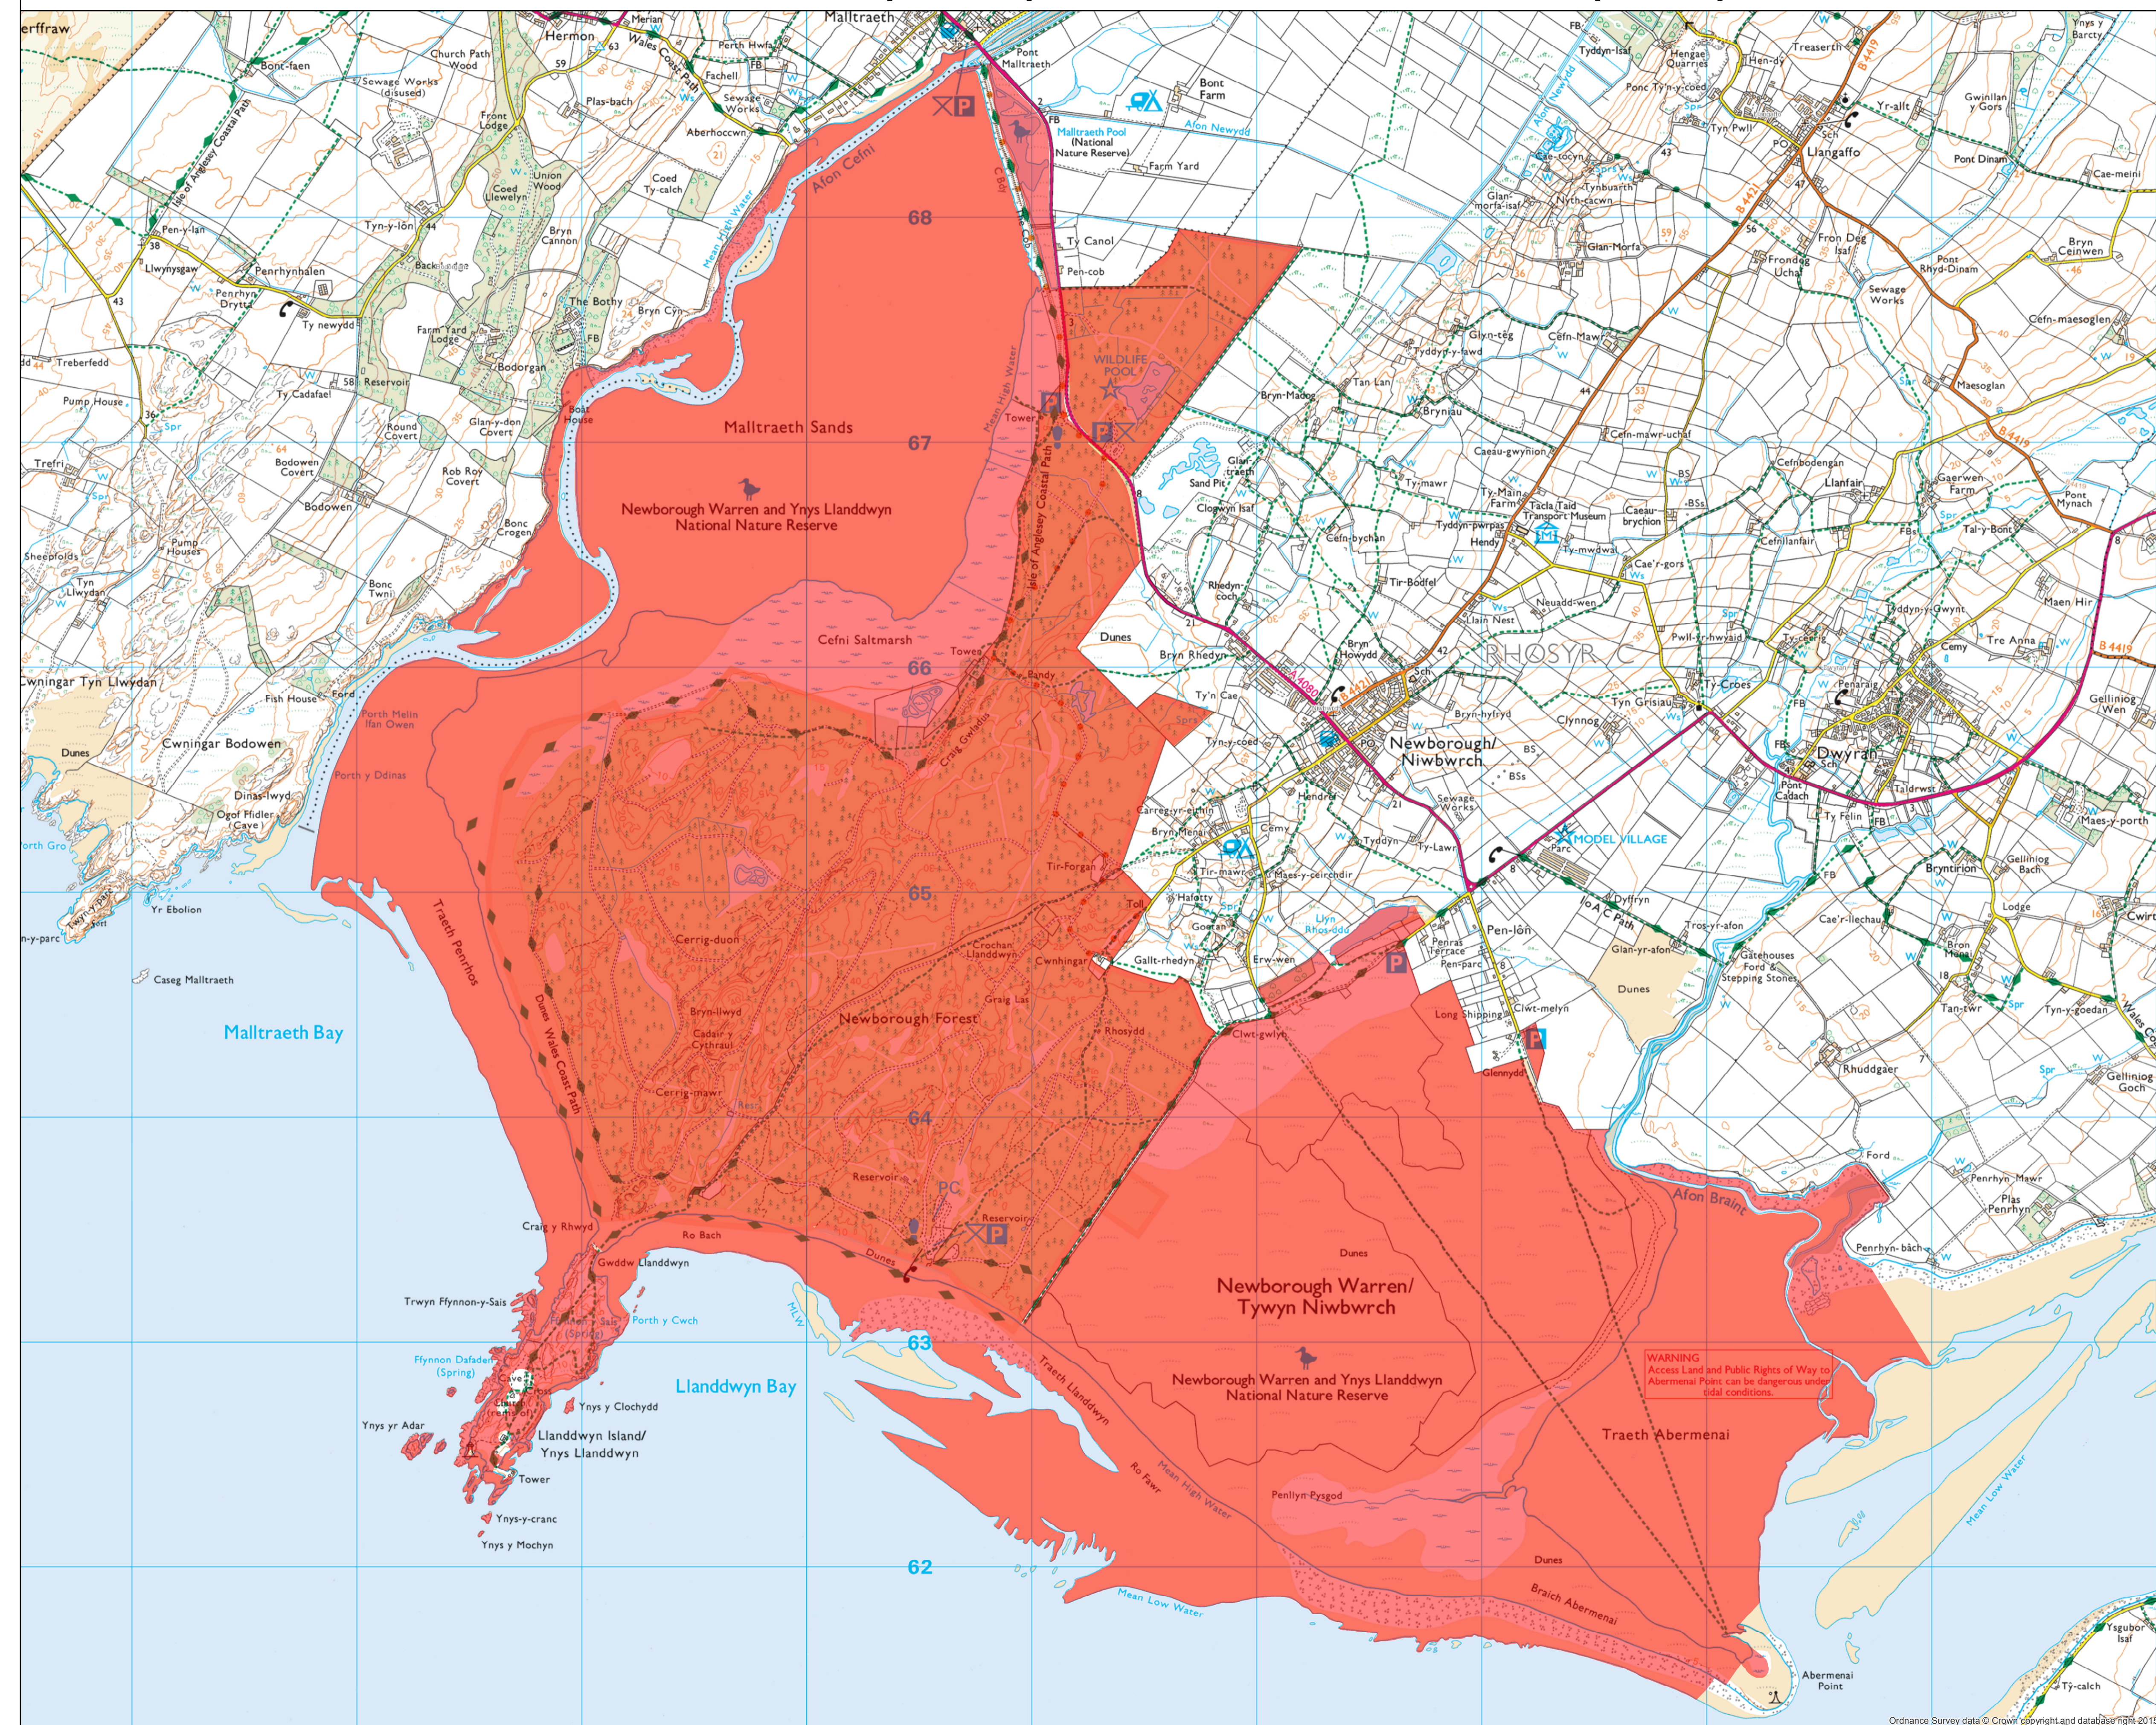

Niwbwrch Ffordd Ymlaen / Newborough A Way Forward

- diffiniad o'r safle (drafft) / definition of the site (draft)

Goriad / Key:

Haen / Tier 1

Reproduced by permission of Ordnance Survey on behalf of HMSO.
© Crown Copyright and database right 2013.
Ordnance Survey licence number 100019741.

Atgynhychwyd â chaniatâd yr Arolwg Ordnans ar ran Llyfrfa ei Mawrhydi.
© Hawffraint a hawliau cronfa ddata'r Goron 2013.
Rhif Tnwydded yr Arolwg Ordnans 100019741.

Aerial imagery is copyright Getmapping plc, all rights reserved.
Licence number 22047.