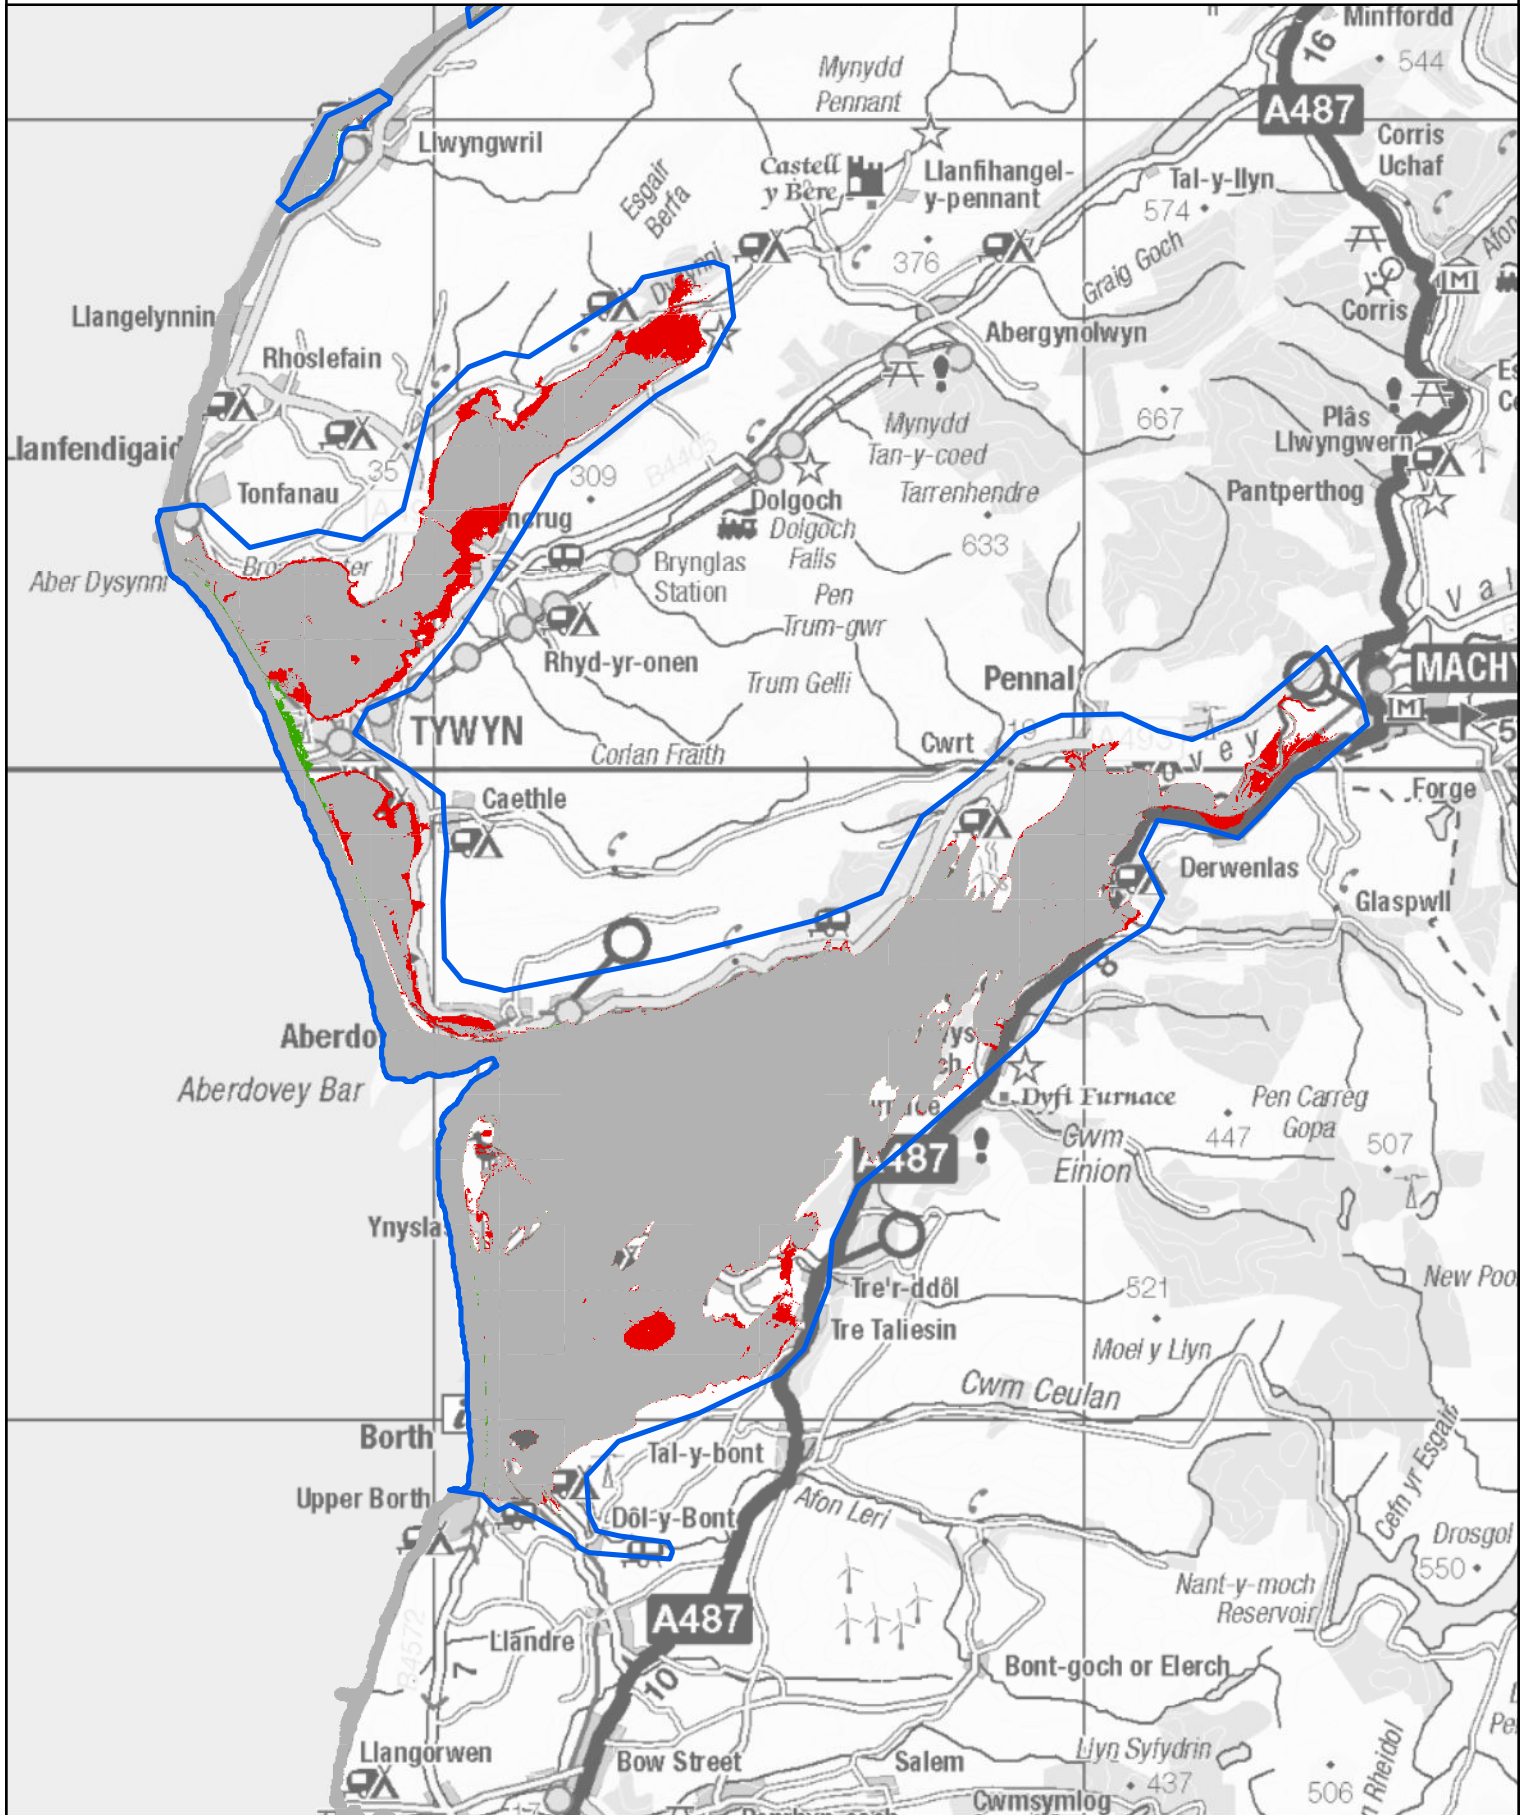

Tidal reaches from Tywyn to Borth

Gwynedd - Gwynedd, Powys, Ceredigion

Legend - Newidiadau i Barthau Llifogydd 2 / Changes to Flood Zones 2

- Maint a Ychwanegwyd / Extent Added
- Dim Newid / No change
- Maint A Ddynwyd / Extent Removed
- Modelau Newydd / New Models

0 2 4 Kilometers

© Hawffraint a hawliau cronfa ddata'r Goron 2023.
Rhif Trwydded yr Arolwg Ordnans 100019741.

© Crown Copyright and database right 2023.
Ordnance Survey licence number 100019741.