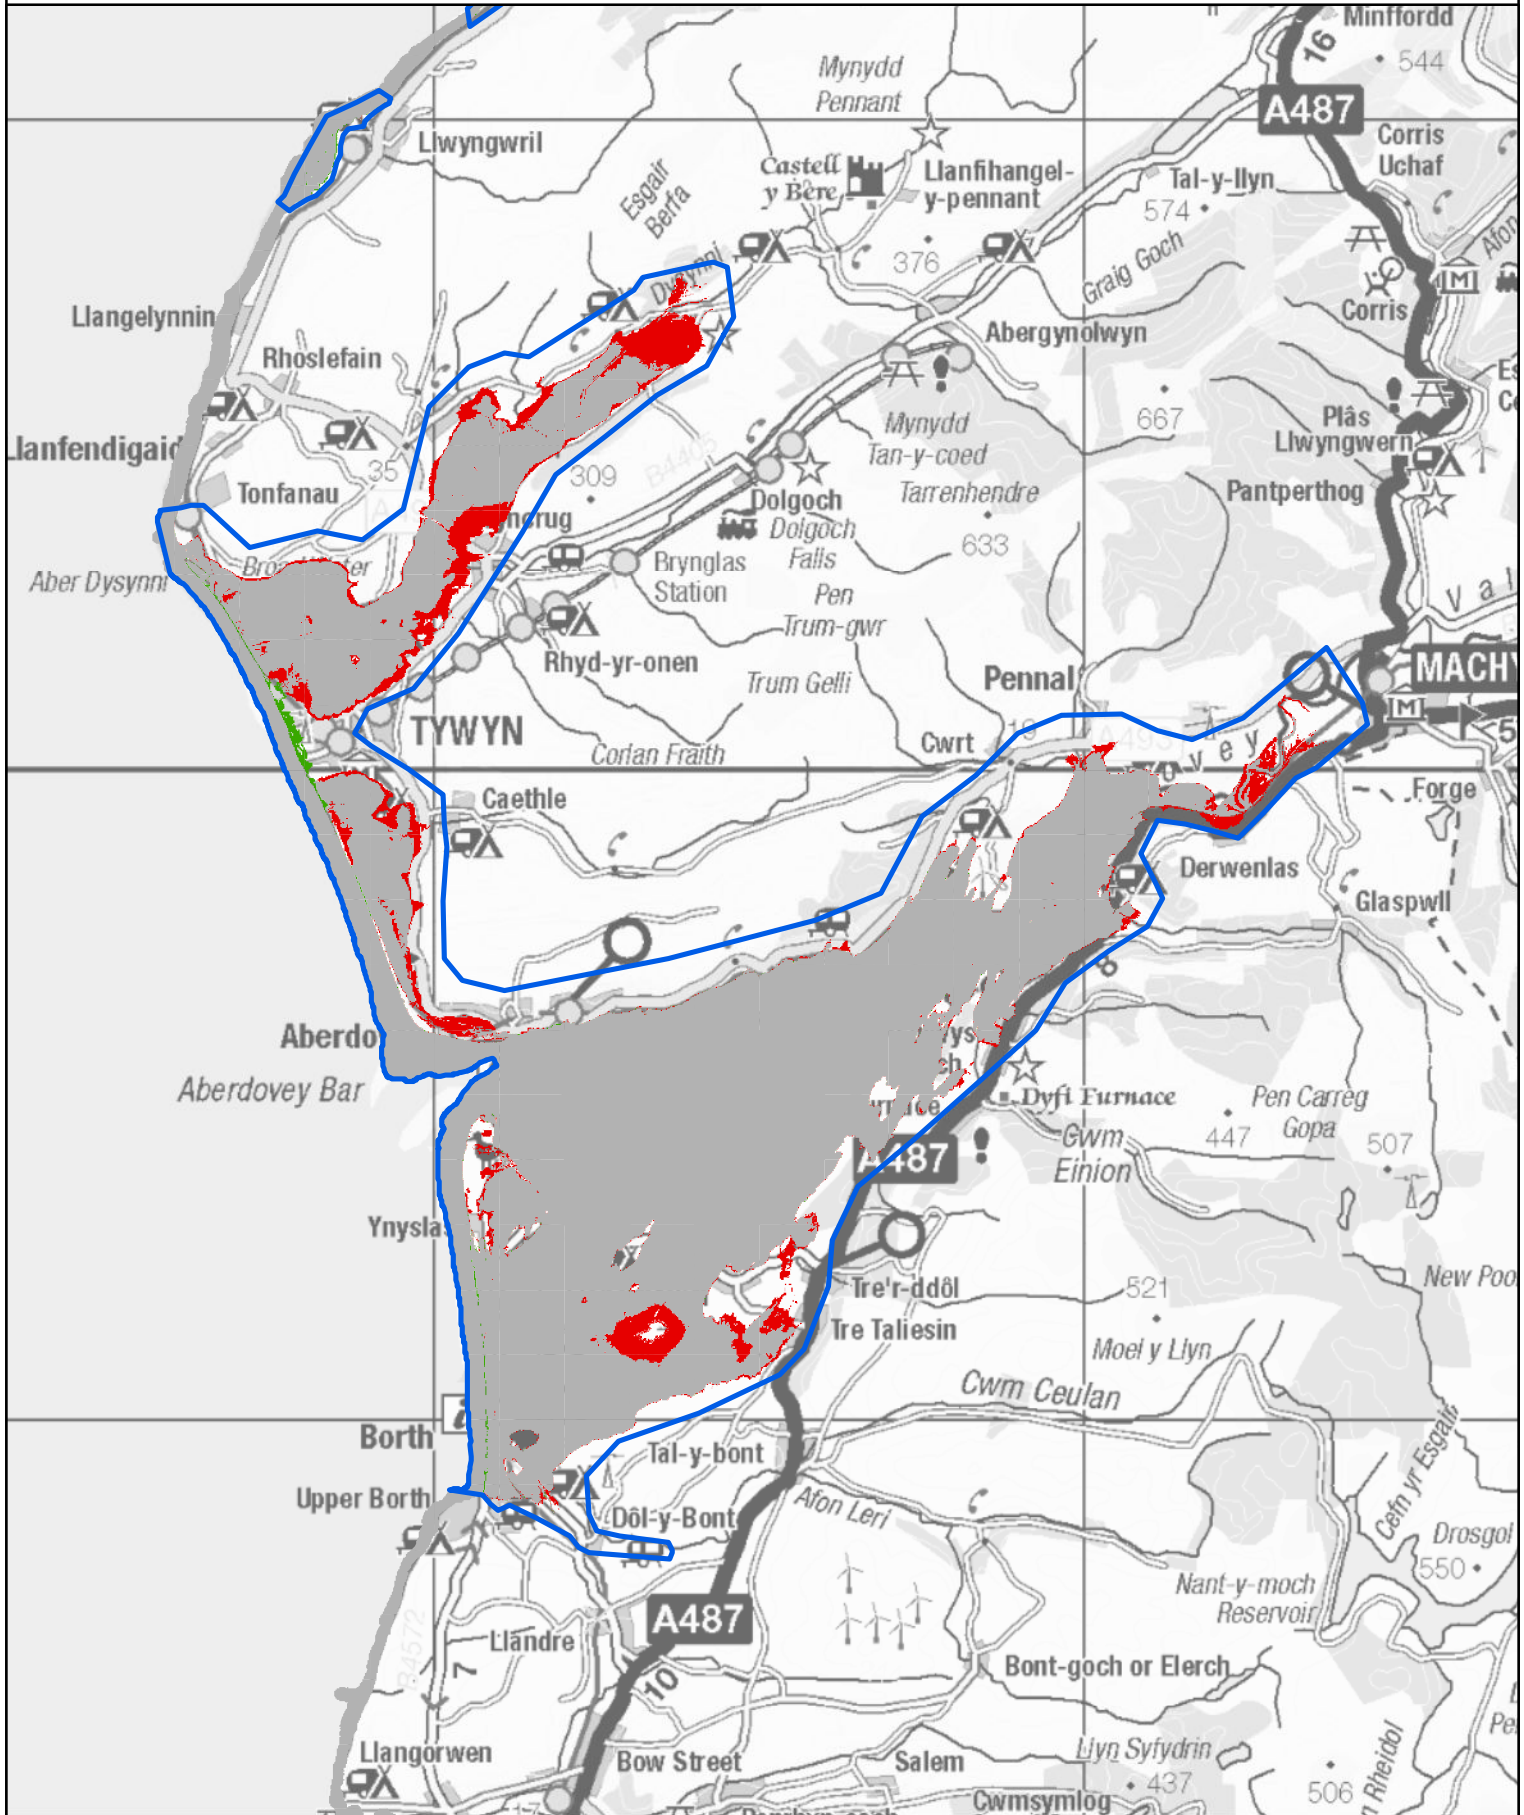

Tidal reaches from Tywyn to Borth

Gwynedd - Gwynedd, Powys, Ceredigion

Legend - Newidiadau i Barthau Llifogydd 3 / Changes to Flood Zones 3

- Maint a Ychwanegwyd / Extent Added
- Dim Newid / No change
- Maint A Ddynwyd / Extent Removed
- Modelau Newydd / New Models

© Hawffraint a hawliau crofna ddata'r Goron 2023.
Rhif Trwydded yr Arolwg Ordnans 100019741.

© Crown Copyright and database right 2023.
Ordnance Survey licence number 100019741.